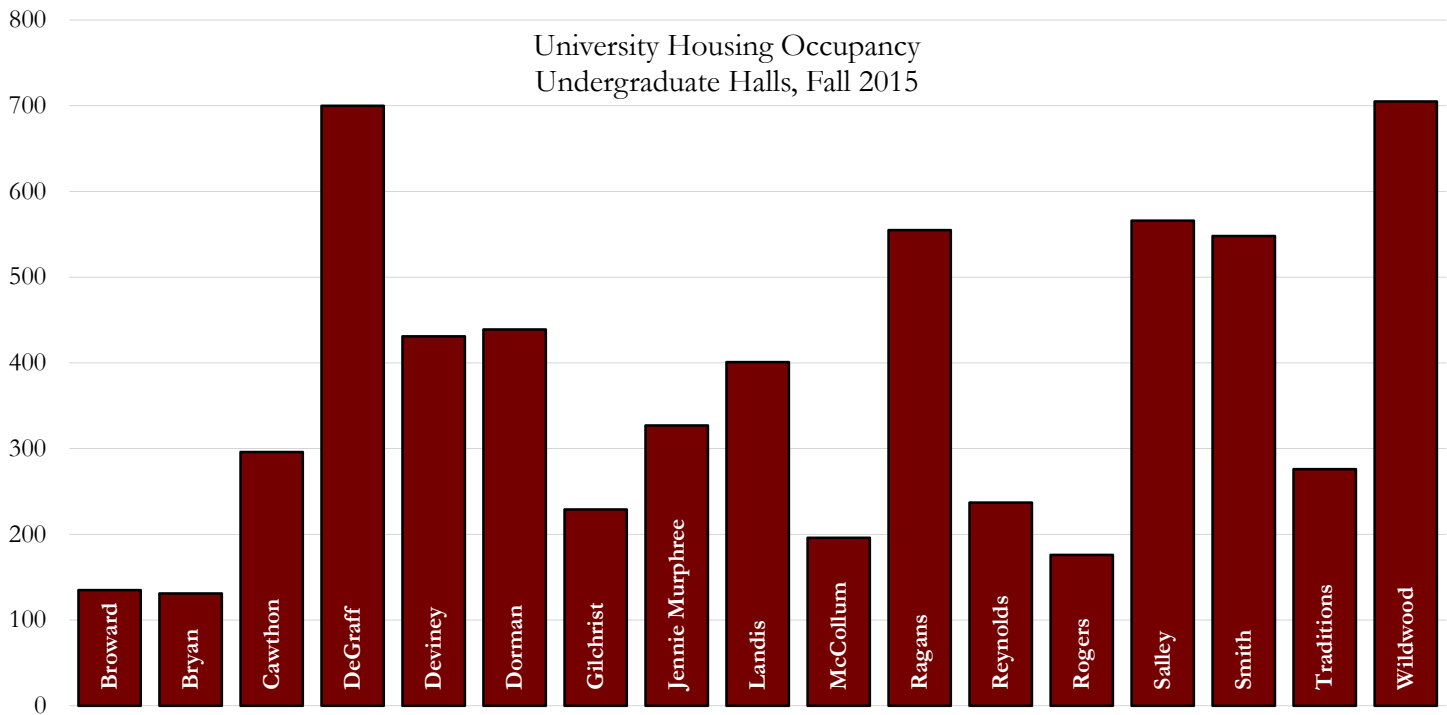

University Housing

Residence Hall	Fall 2007	Fall 2008	Fall 2009	Fall 2010	Fall 2011	Fall 2012	Fall 2013	Fall 2014	Fall 2015	Fall 2015 Capacity
Broward	135	134	135	134	135	135	135	135	135	135
Bryan	131	131	131	131	131	131	131	131	131	131
Cawthon	297	295	297	297	297	297	297	297	296	297
DeGraff	705	706	706	706	705	705	706	706	700	706
Deviney	249	254	242	252	248	257	252	258	431	433
Dorman	297	289	281	289	288	301	288	293	439	439
Gilchrist	229	229	229	229	229	229	229	229	229	229
Jennie Murphree	326	324	326	325	325	326	323	328	327	328
Kellum	537	544	538	547	537	537	535	551	*	538
Landis	403	401	403	403	403	403	402	403	401	403
McCollum	193	196	194	196	196	196	196	196	196	196
Ragans	554	556	554	555	555	555	554	554	555	555
Reynolds	239	239	238	236	238	239	238	238	237	239
Rogers	**	**	**	**	**	**	176	173	176	176
Salley	567	570	582	579	582	577	580	580	566	570
Smith	557	556	550	570	563	556	547	571	548	551
Traditions						275	276	277	276	276
Wildwood	704	706	706	706	706	705	705	706	705	706
Total	6,123	6,130	6,112	6,155	6,138	6,424	6,570	6,626	6,348	6,566

*Residence Hall was closed for renovations.

**Rogers Hall was opened to include upperclassmen undergraduates in 2013.

Notes: The residence halls listed do not include Alumni Village (graduate facility, closed in summer 2014) or when Rogers Hall was graduate-only. Deviney Hall and Dorman Hall were razed and rebuilt, and opened again to residents in 2015. Kellum Hall closed in 2015.

Source: University Housing. Online Resource: The University Housing's website can be accessed at: <http://housing.fsu.edu>.