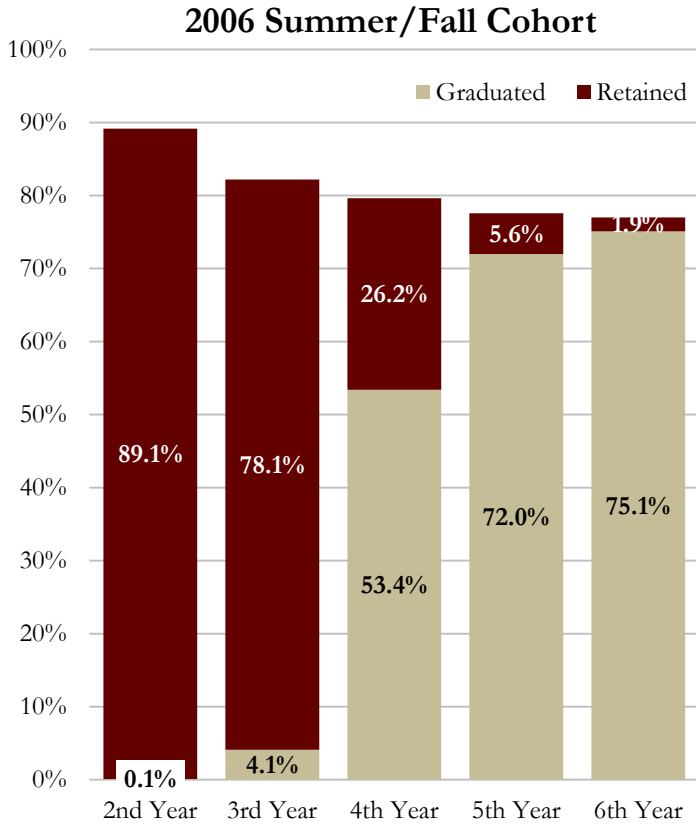

# Retention & Graduation Rates for Full-Time FTICs

Note: The fall cohort consists of full-time, FTIC students from the fall semester and the previous summer who continue into the fall.