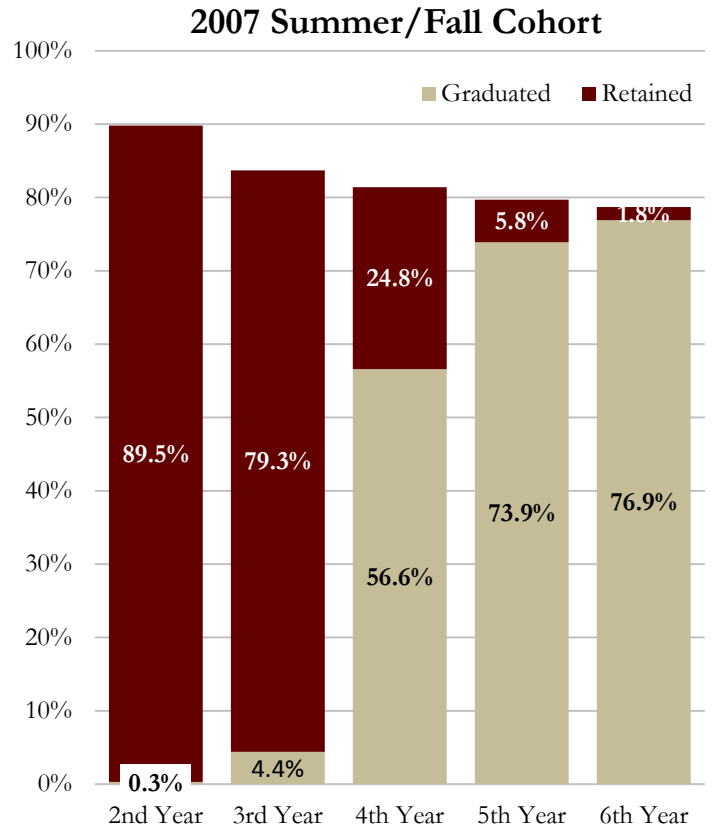

# Retention & Graduation Rates for Full-Time FTICs

Note: The fall cohort consists of full-time, FTIC students from the fall semester and the previous summer who continue into the fall.