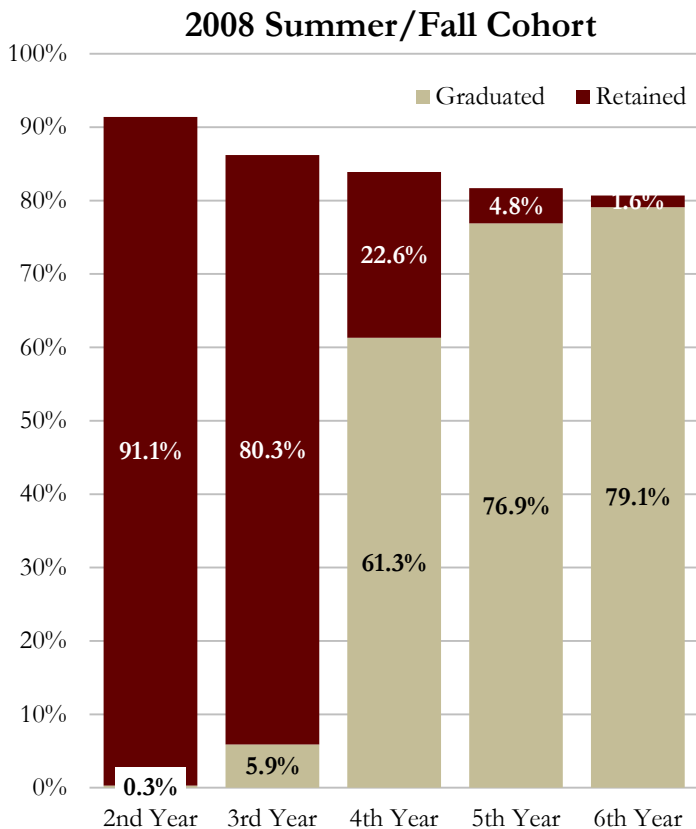

# Retention & Graduation Rates for Full-Time FTICs

Note: The fall cohort consists of full-time, FTIC students from the fall semester and the previous summer who continue into the fall.