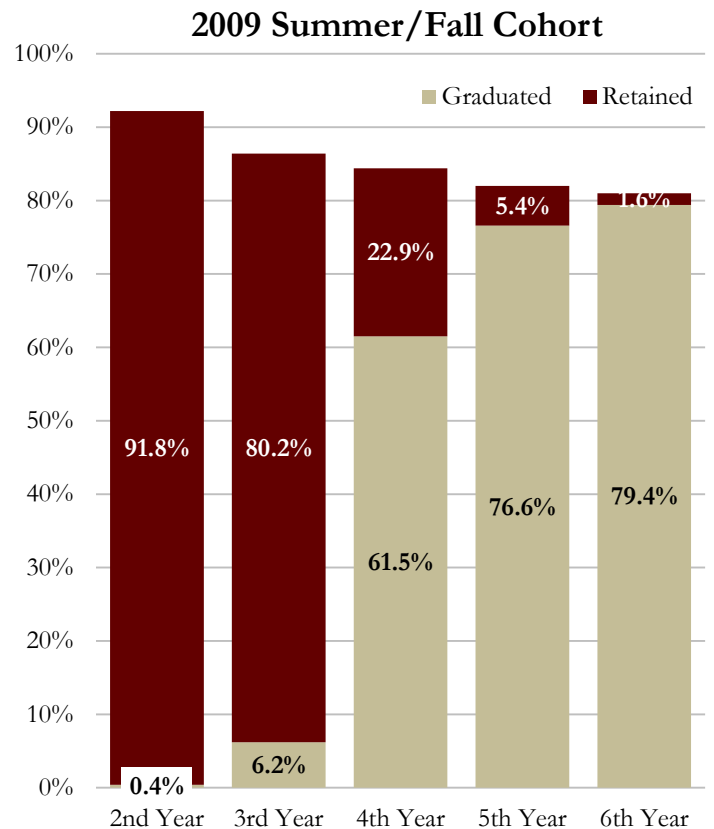

# Retention & Graduation Rates for Full-Time FTICs

Note: The fall cohort consists of full-time, FTIC students from the fall semester and the previous summer who continue into the fall.