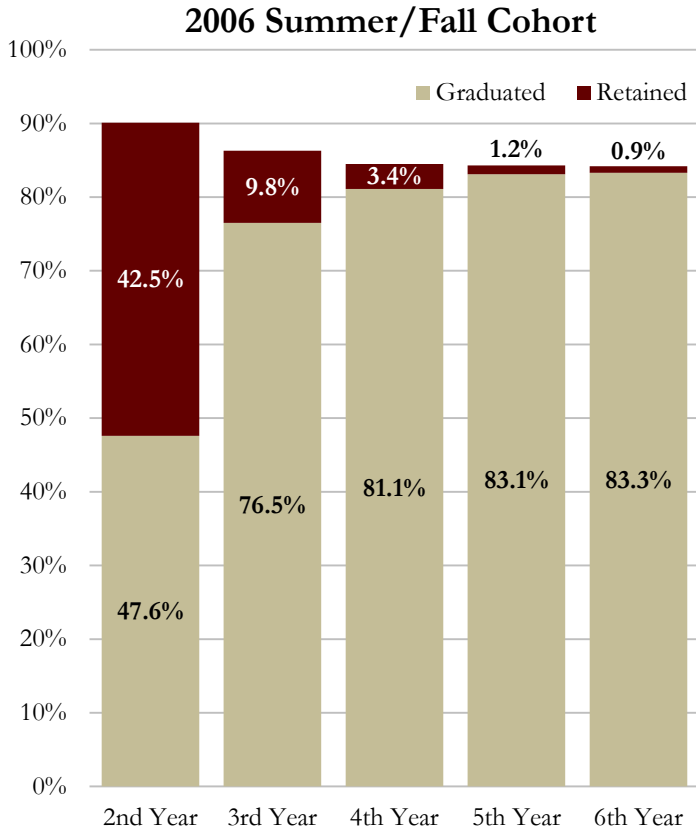

Retention & Graduation Rates for Full-Time Transfers

Note: The fall cohort consists of AA transfers from the fall semester and the previous summer who continue into the fall.