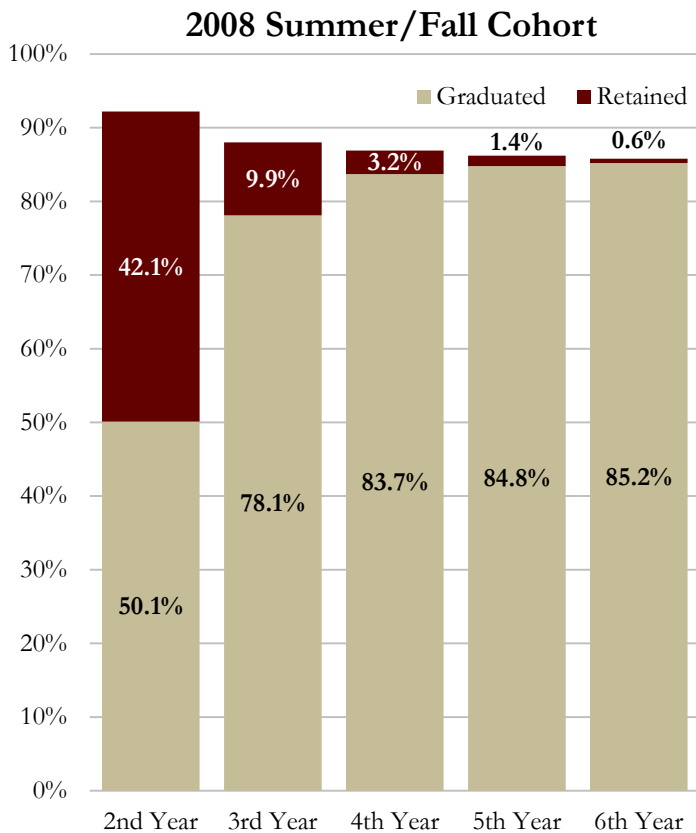

Retention & Graduation Rates for Full-Time Transfers

Note: The fall cohort consists of AA transfers from the fall semester and the previous summer who continue into the fall.