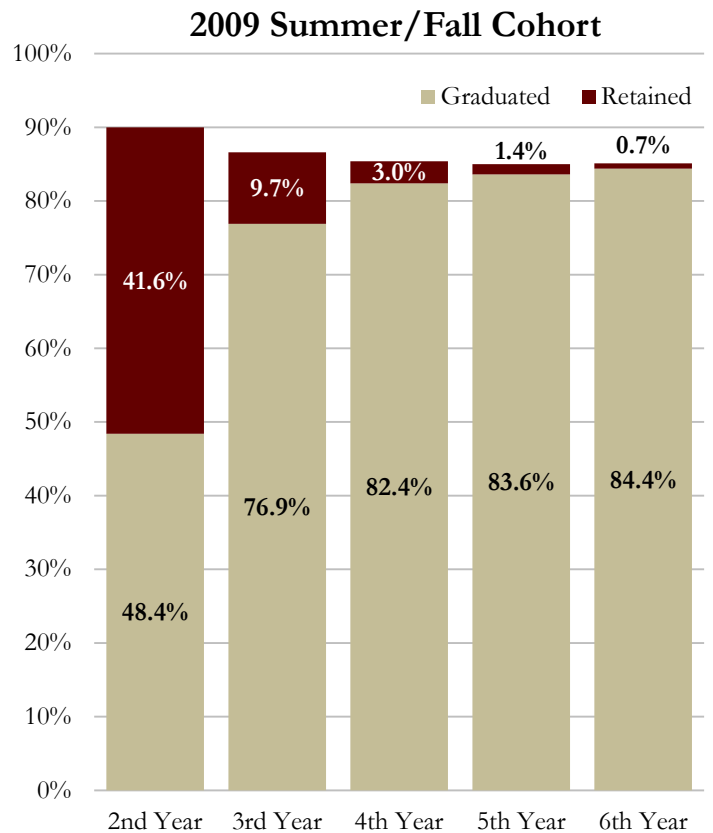

Retention & Graduation Rates for Full-Time Transfers

Note: The fall cohort consists of AA transfers from the fall semester and the previous summer who continue into the fall.