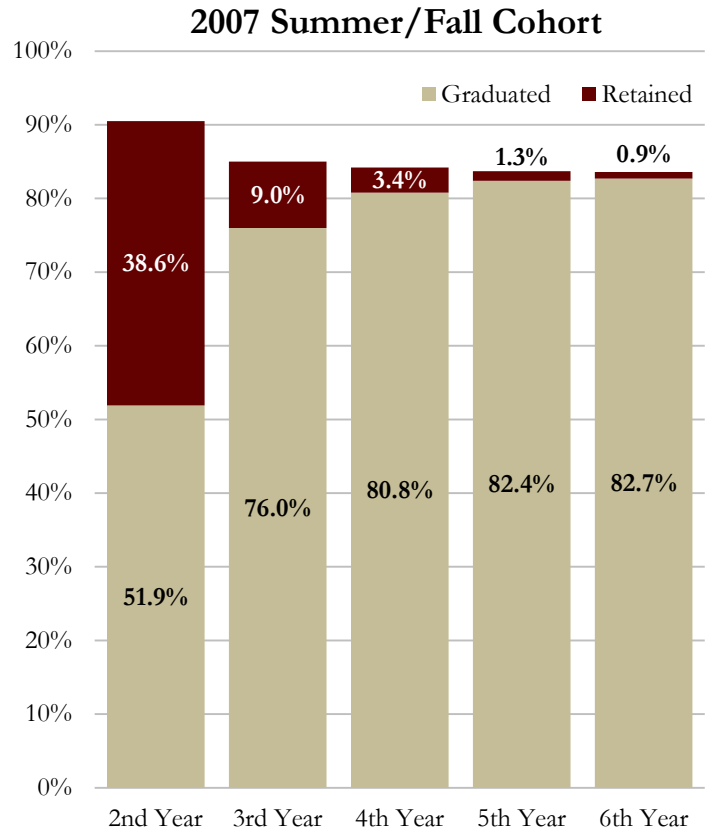

Retention & Graduation Rates for Full-Time Transfers

Note: The fall cohort consists of AA transfers from the fall semester and the previous summer who continue into the fall.