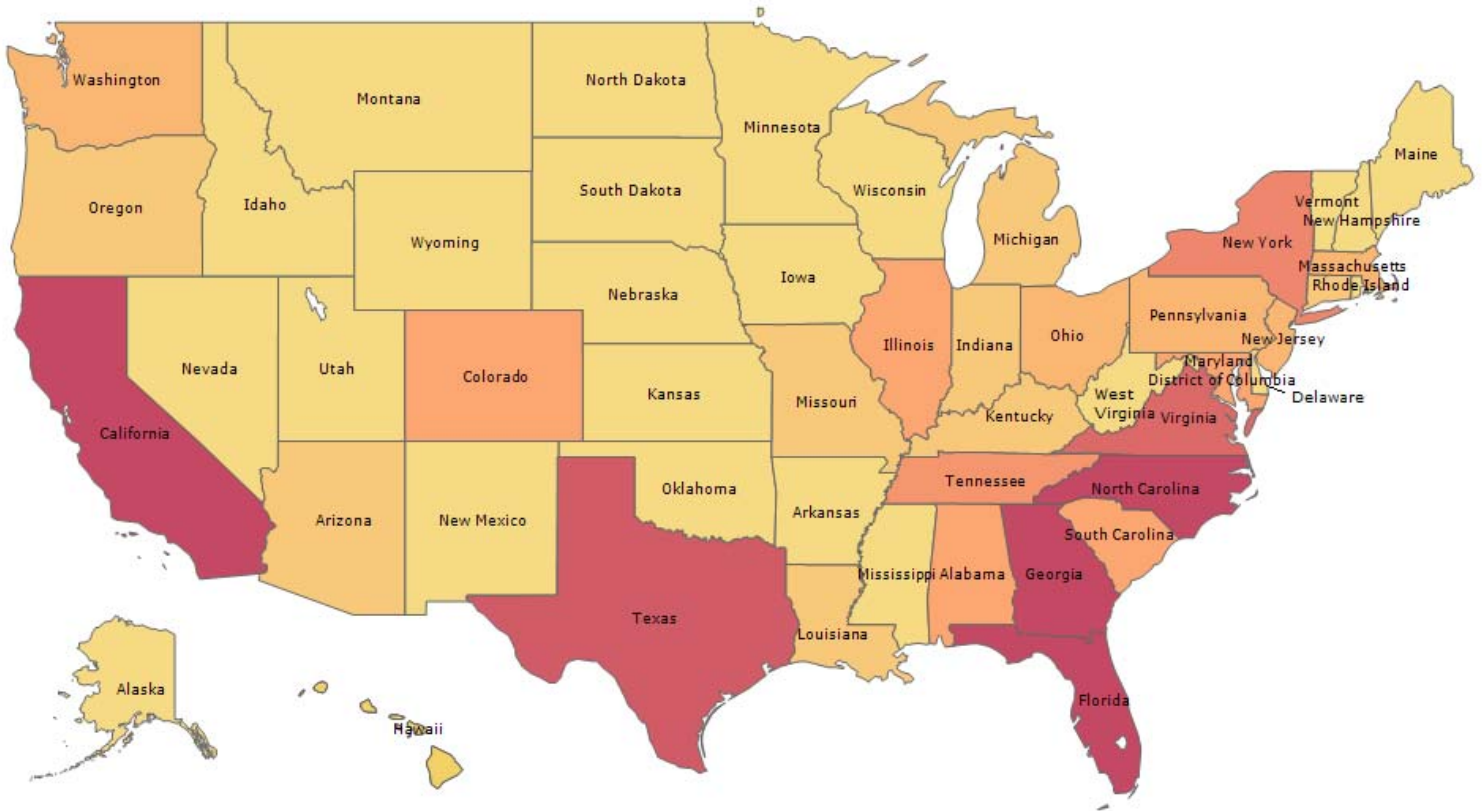

Residence of Alumni by State

<u>State</u>	<u>Alumni</u>	<u>State</u>	<u>Alumni</u>	<u>State</u>	<u>Alumni</u>
Alabama	3,931	Maryland	3,456	South Carolina	3,639
Alaska	269	Massachusetts	2,097	South Dakota	109
Arizona	1,727	Michigan	1,502	Tennessee	4,215
Arkansas	659	Minnesota	883	Texas	8,777
California	9,026	Mississippi	980	Utah	551
Colorado	3,704	Missouri	1,233	Vermont	251
Connecticut	1,163	Montana	260	Virginia	7,358
Delaware	278	Nebraska	272	Washington	2,227
District of Columbia	1,049	Nevada	732	West Virginia	322
Florida	207,685	New Hampshire	434	Wisconsin	828
Georgia	21,324	New Jersey	2,343	Wyoming	138
Hawaii	406	New Mexico	644		
Idaho	277	New York	5,630	Military APO/FPO	581
Illinois	3,087	North Carolina	9,315	Guam	20
Indiana	1,203	North Dakota	119	Puerto Rico	229
Iowa	376	Ohio	2,213	U.S. Virgin Islands	60
Kansas	560	Oklahoma	606	Foreign	1,978
Kentucky	1,204	Oregon	1,172	State/Country Unknown	7,352
Louisiana	1,582	Pennsylvania	2,653	Deceased	25,469
Maine	405	Rhode Island	294	Total - All Alumni	360,857