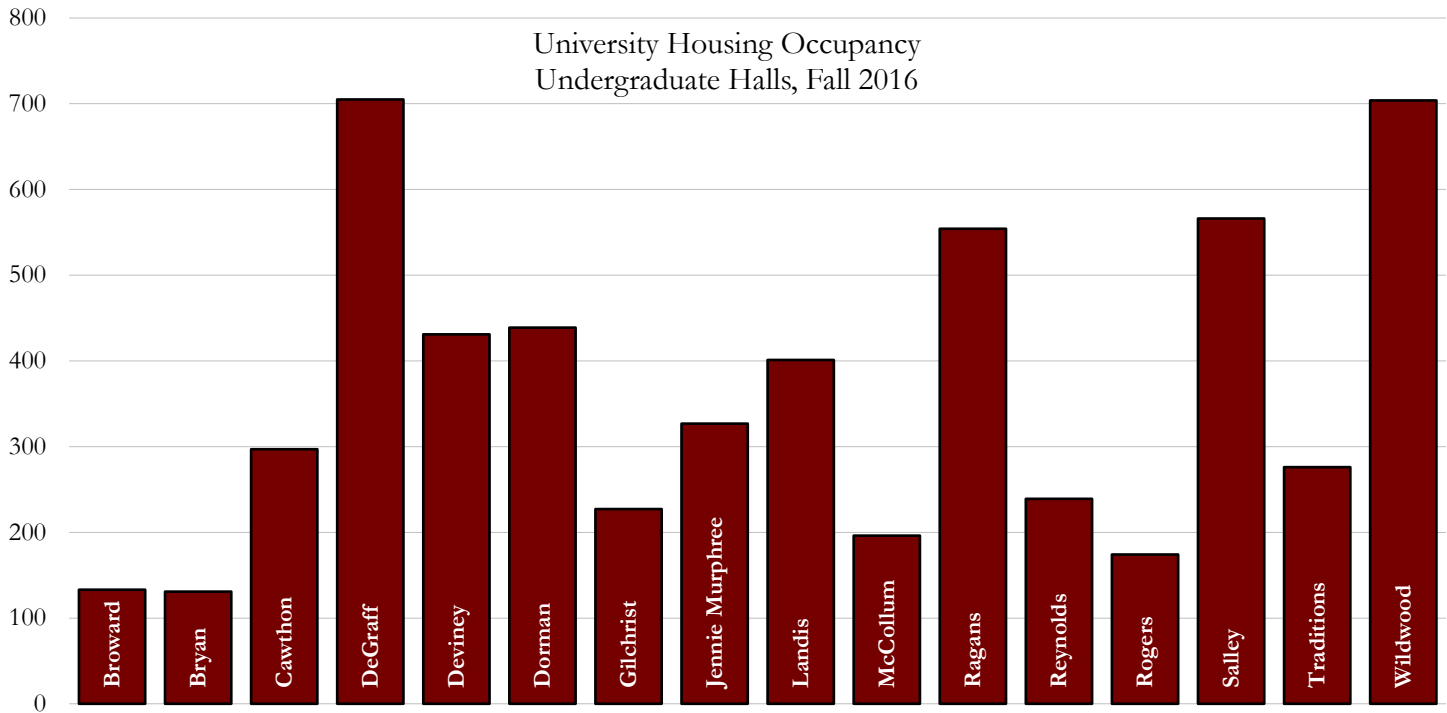

University Housing

Residence Hall	Fall <u>2008</u>	Fall <u>2009</u>	Fall <u>2010</u>	Fall <u>2011</u>	Fall <u>2012</u>	Fall <u>2013</u>	Fall <u>2014</u>	Fall <u>2015</u>	Fall <u>2016</u>	Fall 2016 <u>Capacity</u>
Broward	134	135	134	135	135	135	135	135	133	135
Bryan	131	131	131	131	131	131	131	131	131	131
Cawthon	295	297	297	297	297	297	297	296	297	297
DeGraff	706	706	706	705	705	706	706	700	705	706
Deviney	254	242	252	248	257	252	258	431	431	433
Dorman	289	281	289	288	301	288	293	439	439	439
Gilchrist	229	229	229	229	229	229	229	229	227	229
Jennie Murphree	324	326	325	325	326	323	328	327	327	328
Kellum	544	538	547	537	537	535	551	*	*	*
Landis	401	403	403	403	403	402	403	401	401	403
McCollum	196	194	196	196	196	196	196	196	196	196
Ragans	556	554	555	555	555	554	554	555	554	555
Reynolds	239	238	236	238	239	238	238	237	239	239
Rogers	**	**	**	**	**	176	173	176	174	176
Salley	570	582	579	582	577	580	580	566	566	570
Smith	556	550	570	563	556	547	571	548	*	*
Traditions					275	276	277	276	276	276
Wildwood	706	706	706	706	705	705	706	705	704	706
Total	6,130	6,112	6,155	6,138	6,424	6,570	6,626	6,348	5,800	5,819

*Residence Hall was closed. Kellum Hall closed in 2015, and Smith Hall closed in 2016.

**Rogers Hall was opened to include upperclassmen undergraduates in 2013.

Notes: The residence halls listed do not include Alumni Village (graduate facility, closed in summer 2014) or when Rogers Hall was graduate-only. Deviney Hall and Dorman Hall were razed and rebuilt, and opened again to residents in 2015.

Source: University Housing. Online Resource: The University Housing's website can be accessed at: <http://housing.fsu.edu>.