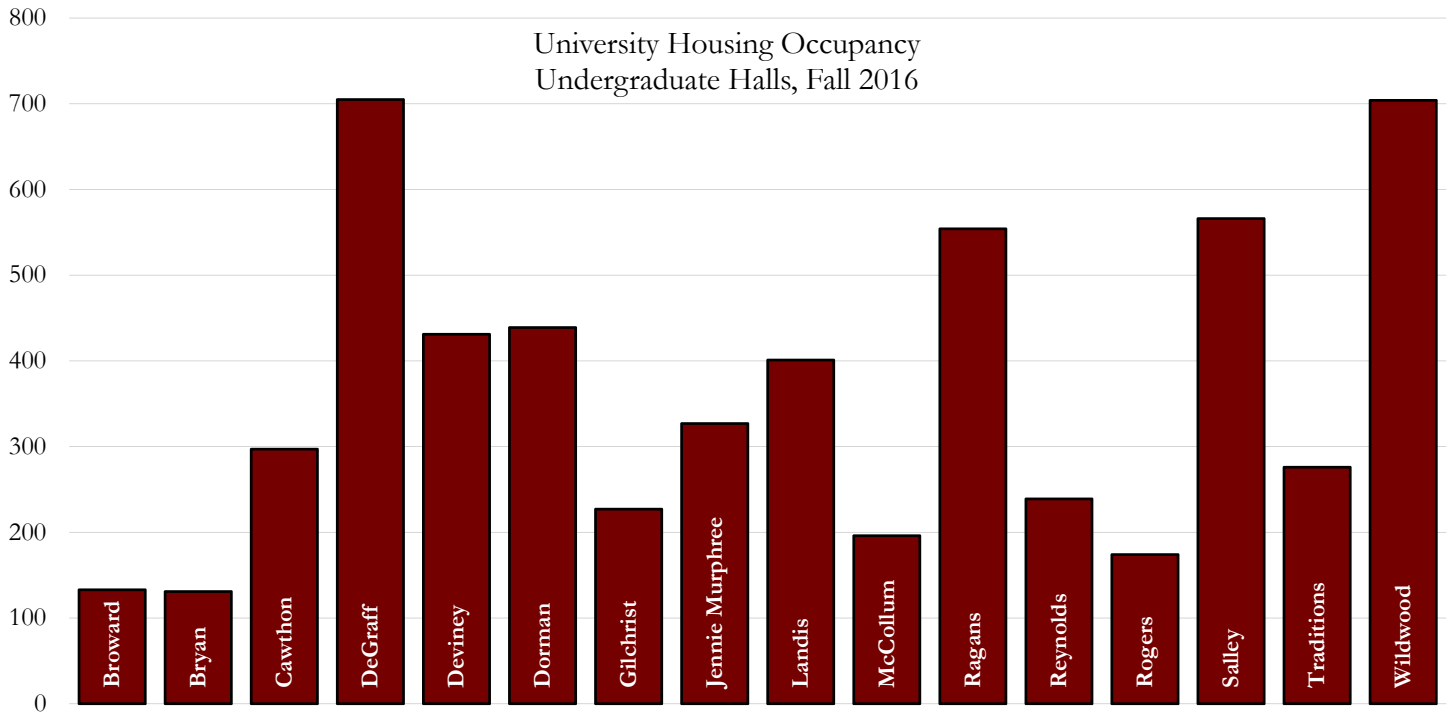

University Housing

Residence Hall	Fall 2008	Fall 2009	Fall 2010	Fall 2011	Fall 2012	Fall 2013	Fall 2014	Fall 2015	Fall 2016	Fall 2016 Capacity
Broward	134	135	134	135	135	135	135	135	133	135
Bryan	131	131	131	131	131	131	131	131	131	131
Cawthon	295	297	297	297	297	297	297	296	297	297
DeGraff	706	706	706	705	705	706	706	700	705	706
Deviney	254	242	252	248	257	252	258	431	431	433
Dorman	289	281	289	288	301	288	293	439	439	439
Gilchrist	229	229	229	229	229	229	229	229	227	229
Jennie Murphree	324	326	325	325	326	323	328	327	327	328
Kellum	544	538	547	537	537	535	551	*	*	*
Landis	401	403	403	403	403	402	403	401	401	403
McCollum	196	194	196	196	196	196	196	196	196	196
Ragans	556	554	555	555	555	554	554	555	554	555
Reynolds	239	238	236	238	239	238	238	237	239	239
Rogers	**	**	**	**	**	176	173	176	174	176
Salley	570	582	579	582	577	580	580	566	566	570
Smith	556	550	570	563	556	547	571	548	*	*
Traditions					275	276	277	276	276	276
Wildwood	706	706	706	706	705	705	706	705	704	706
Total	6,130	6,112	6,155	6,138	6,424	6,570	6,626	6,348	5,800	5,819

*Residence Hall was closed.

**Rogers Hall was opened to include upperclassmen undergraduates in 2013.

Notes: The residence halls listed do not include Alumni Village (graduate facility, closed in summer 2014) or when Rogers Hall was graduate-only. Deviney Hall and Dorman Hall were razed and rebuilt, and opened again to residents in 2015. Kellum Hall closed in 2015.

Source: University Housing. Online Resource: The University Housing's website can be accessed at: <http://housing.fsu.edu>.