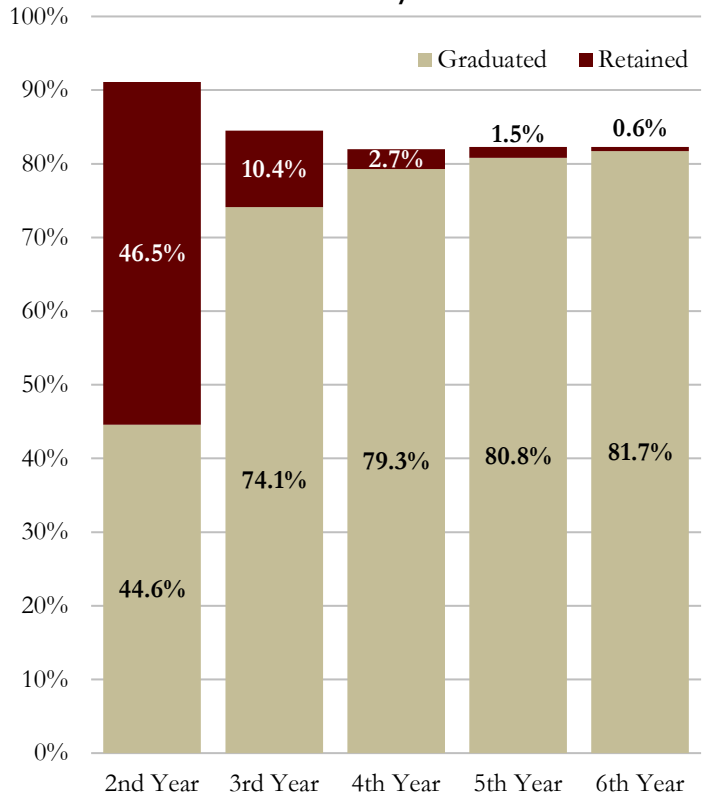

Retention & Graduation Rates for Full-Time Transfers

2007 Summer/Fall Cohort

2008 Summer/Fall Cohort

2009 Summer/Fall Cohort

2010 Summer/Fall Cohort

Note: The fall cohort consists of AA transfers from the fall semester and the previous summer who continue into the fall.