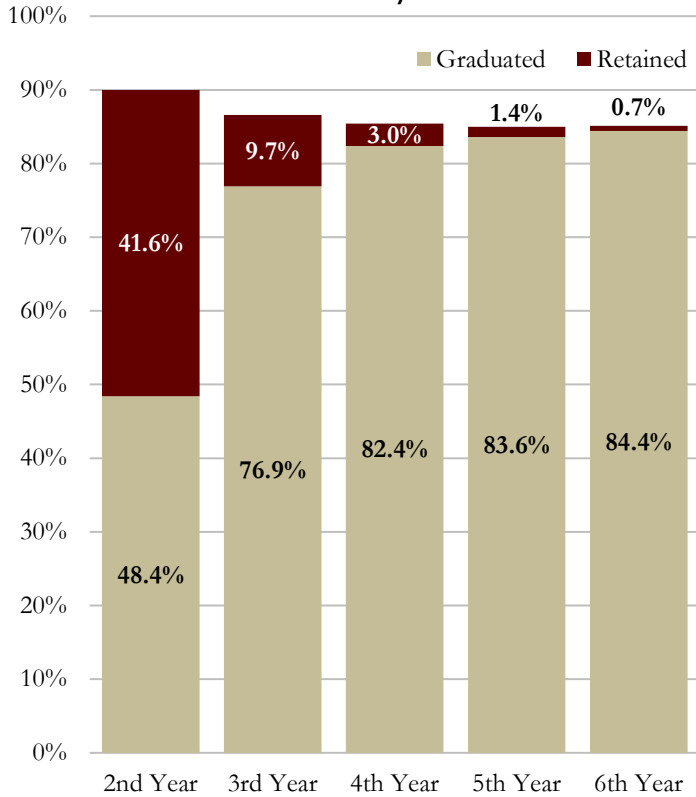

Retention & Graduation Rates for Full-Time Transfers

2007 Summer/Fall Cohort

2008 Summer/Fall Cohort

2009 Summer/Fall Cohort

2010 Summer/Fall Cohort

Note: The fall cohort consists of AA transfers from the fall semester and the previous summer who continue into the fall.