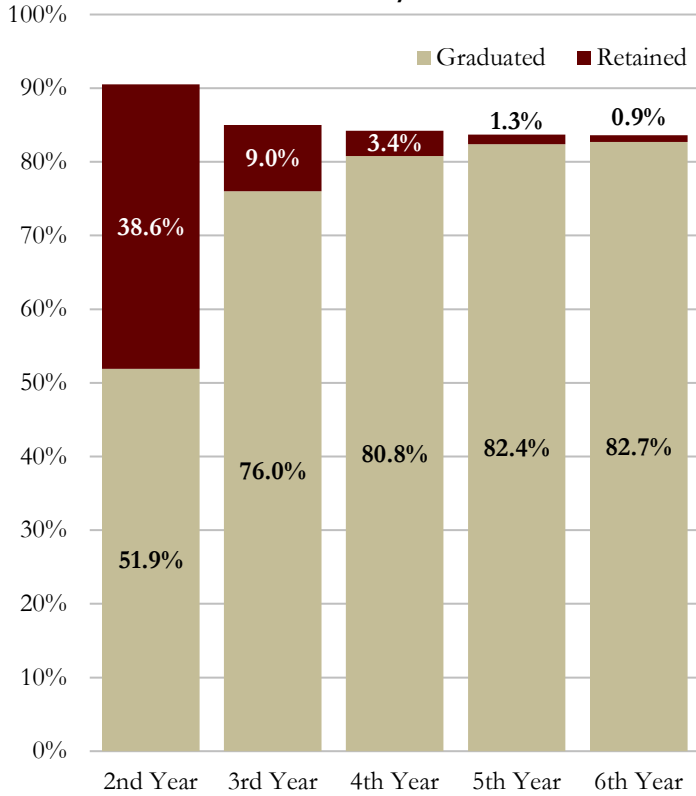

Retention & Graduation Rates for Full-Time Transfers

2007 Summer/Fall Cohort

2008 Summer/Fall Cohort

2009 Summer/Fall Cohort

2010 Summer/Fall Cohort

Note: The fall cohort consists of AA transfers from the fall semester and the previous summer who continue into the fall.