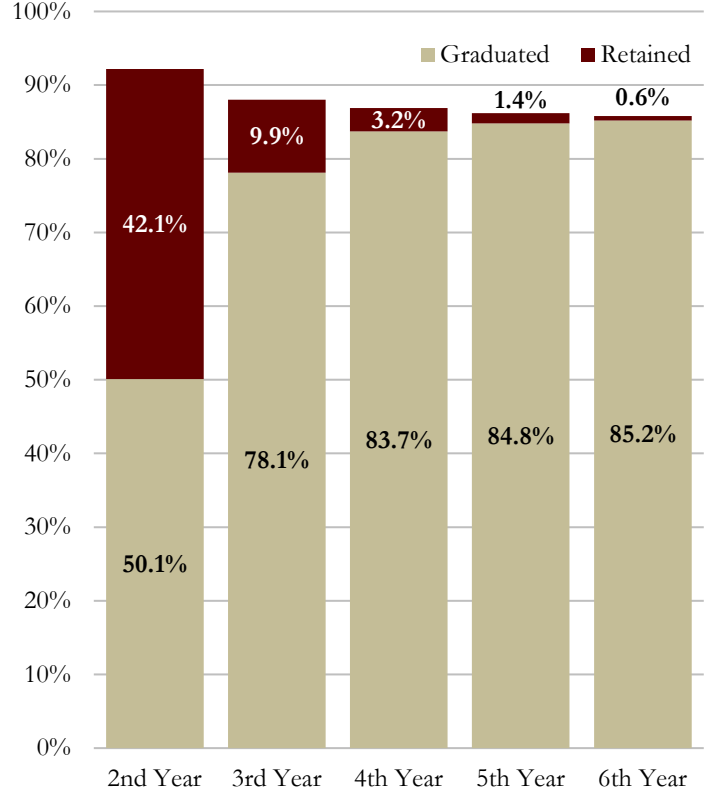

Retention & Graduation Rates for Full-Time Transfers

2007 Summer/Fall Cohort

2008 Summer/Fall Cohort

2009 Summer/Fall Cohort

2010 Summer/Fall Cohort

Note: The fall cohort consists of AA transfers from the fall semester and the previous summer who continue into the fall.