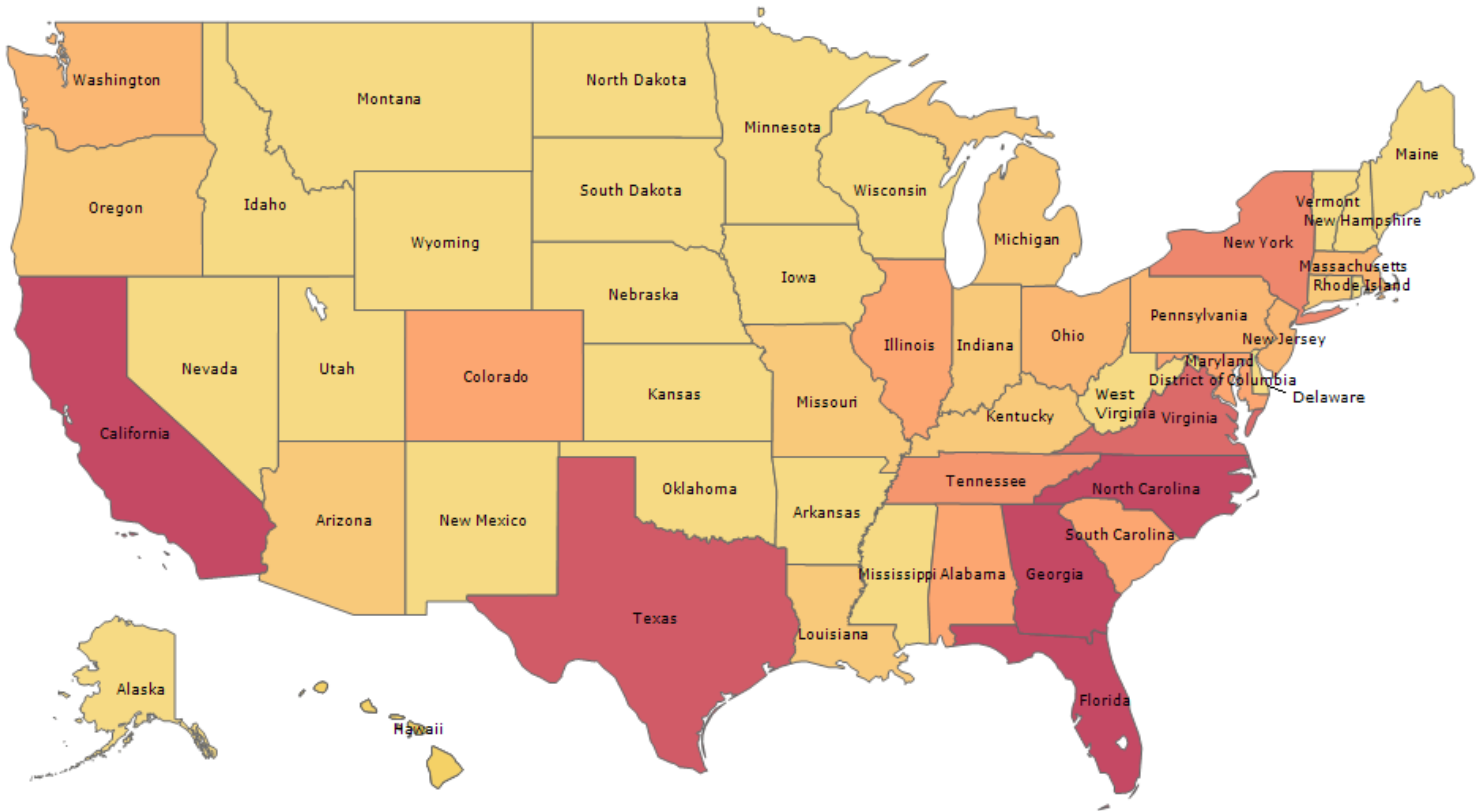

Residence of Alumni by State

<u>State</u>	<u>Alumni</u>	<u>State</u>	<u>Alumni</u>	<u>State</u>	<u>Alumni</u>
Alabama	3,786	Maryland	3,372	South Carolina	3,551
Alaska	256	Massachusetts	2,006	South Dakota	106
Arizona	1,651	Michigan	1,418	Tennessee	4,113
Arkansas	631	Minnesota	855	Texas	8,461
California	8,649	Mississippi	952	Utah	545
Colorado	3,610	Missouri	1,174	Vermont	225
Connecticut	1,119	Montana	243	Virginia	7,112
Delaware	267	Nebraska	257	Washington	2,155
District of Columbia	1,001	Nevada	714	West Virginia	310
Florida	203,428	New Hampshire	414	Wisconsin	792
Georgia	20,664	New Jersey	2,231	Wyoming	131
Hawaii	402	New Mexico	585	Military APO/FPO	525
Idaho	252	New York	5,267	Guam	11
Illinois	2,899	North Carolina	8,950	Puerto Rico	211
Indiana	1,124	North Dakota	112	U.S. Virgin Islands	35
Iowa	363	Ohio	2,102	Foreign	1,699
Kansas	539	Oklahoma	552	State/Country Unknown	26,281
Kentucky	1,141	Oregon	1,129	Deceased	<u>26,948</u>
Louisiana	1,504	Pennsylvania	2,548	Total - All Alumni	372,025
Maine	364	Rhode Island	283		