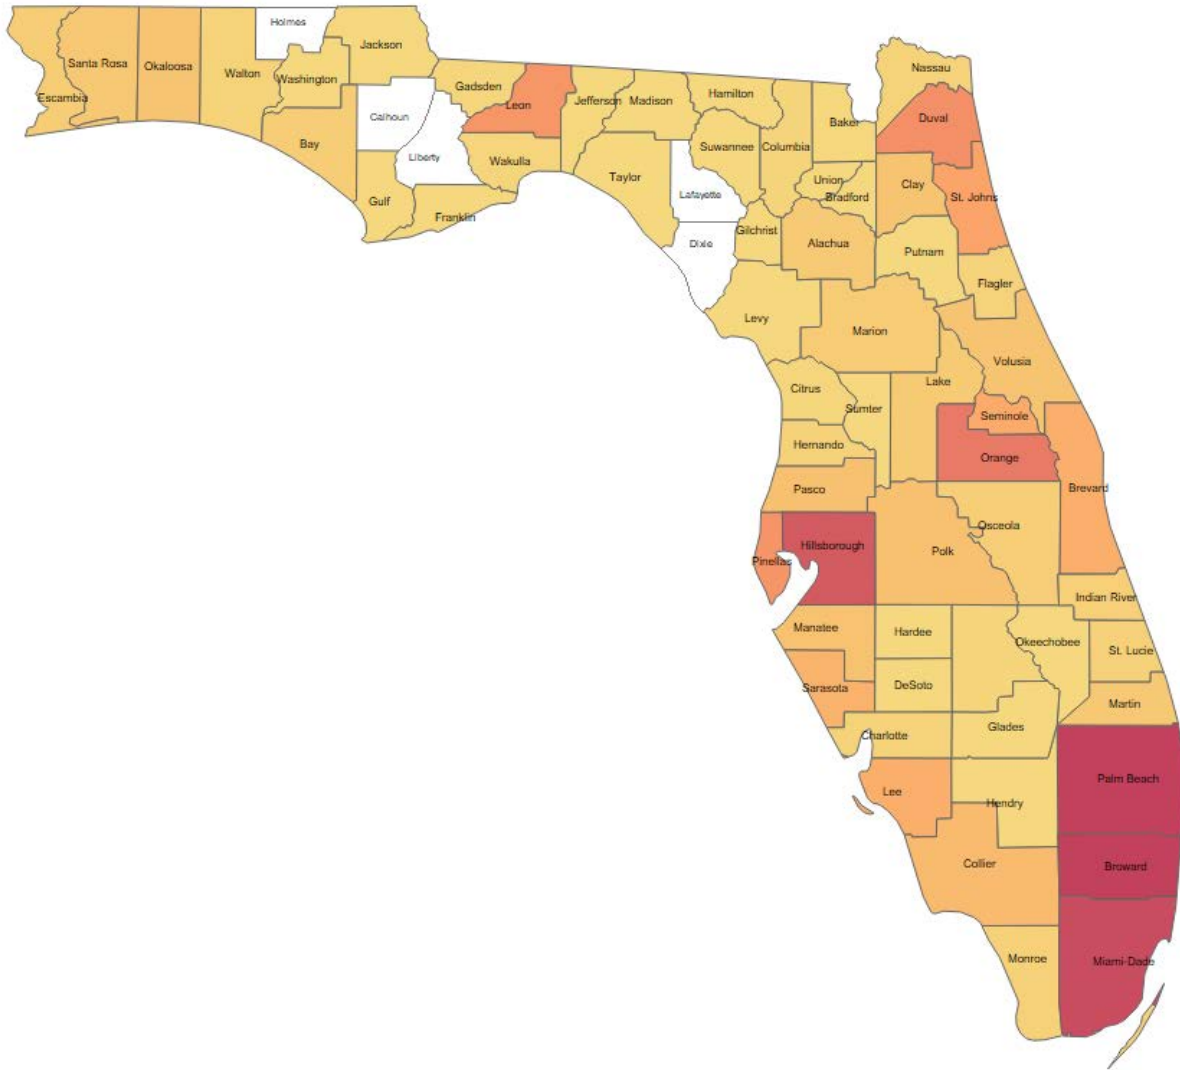

# Geographical Origin of FTICs by Florida County, Fall 2017

County	Number	County	Number	County	Number	County	Number
Alachua	54	Franklin	3	Leon	244	St. Johns	194
Baker	5	Gadsden	11	Levy	1	St. Lucie	30
Bay	46	Gilchrist	2	Liberty	0	Santa Rosa	60
Bradford	4	Glades	1	Madison	4	Sarasota	139
Brevard	152	Gulf	4	Manatee	85	Seminole	165
Broward	729	Hamilton	1	Marion	49	Sumter	2
Calhoun	0	Hardee	1	Martin	58	Suwannee	4
Charlotte	24	Hendry	3	Monroe	30	Taylor	2
Citrus	11	Hernando	27	Nassau	24	Union	1
Clay	75	Highlands	14	Okaloosa	77	Volusia	76
Collier	110	Hillsborough	502	Okeechobee	1	Wakulla	13
Columbia	15	Holmes	0	Orange	366	Walton	24
Miami-Dade	560	Indian River	34	Osceola	41	Washington	4
DeSoto	1	Jackson	2	Palm Beach	604	Non-Florida	819
Dixie	0	Jefferson	5	Pasco	88	Non-USA	41
Duval	271	Lafayette	0	Pinellas	251	<b>Total</b>	<b>6,524</b>
Escambia	47	Lake	52	Polk	87		
Flagler	20	Lee	153	Putnam	1		