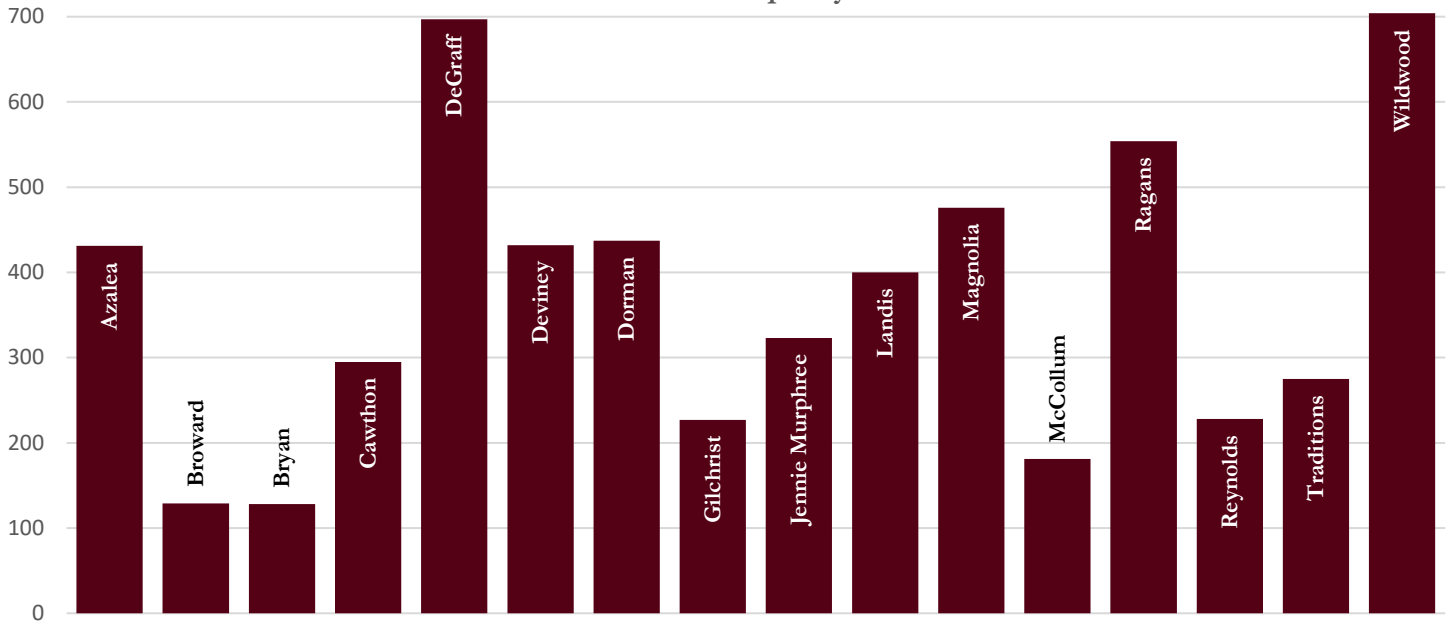

University Housing

Fall 2021 Occupancy

Residence Hall	Fall 2013	Fall 2014	Fall 2015	Fall 2016	Fall 2017	Fall 2018	Fall 2019	Fall 2020	Fall 2021	Fall 2021 Capacity
Azalea	-	-	-	-	433	431	432	373	431	433
Broward	135	135	135	133	127	129	129	68	129	135
Bryan	131	131	131	131	130	130	131	88	128	131
Cawthon	297	297	296	297	296	293	291	232	295	297
DeGraff	706	706	700	705	703	698	695	423	697	706
Deviney	252	258	431	431	433	431	428	363	432	433
Dorman	288	293	439	439	438	437	437	375	437	433
Gilchrist	229	229	229	227	228	227	228	167	227	229
Jennie Murphree	323	328	327	327	323	322	323	238	323	328
Kellum	535	551	*	*	*	*	*	*	*	*
Landis	402	403	401	401	403	401	400	324	400	403
Magnolia	-	-	-	-	478	472	477	417	476	479
McCollum	196	196	196	196	196	192	195	129	181	196
Ragans	554	554	555	555	554	552	551	414	554	555
Reynolds	238	238	237	237	231	227	227	165	228	239
Rogers	176	173	176	176	175	175	172	†	174	184
Salley	580	580	566	566	560	519	558	†	554	570
Smith	547	571	548	*	*	*	*	*	*	*
Traditions	276	277	276	276	275	276	276	215	275	276
Wildwood	705	706	705	704	701	700	698	531	704	706
Total	6,570	6,626	6,348	5,801	6,684	6,612	6,648	4,522	6,645	6,733

* Kellum Hall closed in 2015; Smith Hall closed in 2016.

**Rogers Hall was opened to include upperclassmen undergraduates in 2013.

† Rogers and Salley Hall were offline in Fall 2020 and were used to isolate students as necessary due to the COVID-19 pandemic.