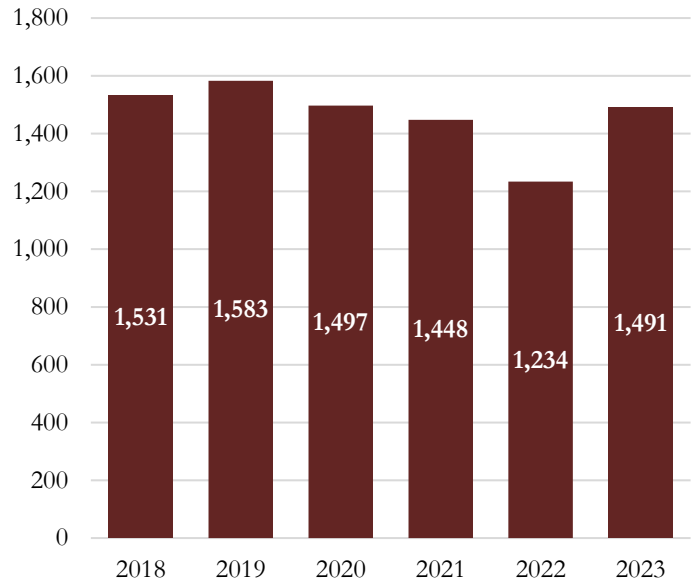

# Florida Community/State College Transfers to FSU

**Source of Fall 2023 Undergraduates**

Type of Student at Most Recent Admission

**CC Transfers by Summer/Fall Cohort**

**Florida Community/State College Transfers by Summer/Fall Cohort**

<u>County</u>	<u>Community/State College</u>	<u>2018</u>	<u>2019</u>	<u>2020</u>	<u>2021</u>	<u>2022</u>	<u>2023</u>
1. Broward	Broward College	52	42	53	37	40	34
2. Jackson	Chipola College	42	32	38	31	26	42
3. Marion	College of Central Florida	5	5	9	6	9	5
4. Monroe	College of the Florida Keys	1	2	0	0	1	0
5. Volusia	Daytona State College	18	17	12	15	10	19
6. Brevard	Eastern Florida State College	27	19	17	16	9	18
7. Columbia	Florida Gateway College	5	3	4	2	5	0
8. Lee	Florida SouthWestern State College	8	19	13	11	10	12
9. Duval	Florida State College at Jacksonville	34	32	36	23	21	24
10. Bay	Gulf Coast State College	116	101	117	101	87	102
11. Hillsborough	Hillsborough Community College	25	32	33	35	31	41
12. St. Lucie	Indian River State College	20	27	9	15	16	26
13. Lake	Lake-Sumter State College	5	5	9	5	1	4
14. Miami-Dade	Miami-Dade College	28	63	59	71	52	53
15. Madison	North Florida College	11	8	12	12	9	10
16. Okaloosa	Northwest Florida State College	30	37	22	18	21	18
17. Palm Beach	Palm Beach State College	54	52	42	52	30	32
18. Pasco	Pasco-Hernando State College	7	14	12	7	8	5
19. Escambia	Pensacola State College	18	15	9	14	7	7
20. Polk	Polk State College	9	8	11	10	11	6
21. Alachua	Santa Fe College	28	34	30	38	24	20
22. Seminole	Seminole State College of Florida	7	10	21	12	12	12
23. Highlands	South Florida State College	2	3	5	2	2	3
24. Putnam	St. Johns River State College	11	8	12	8	12	11
25. Pinellas	St. Petersburg College	36	27	20	23	29	34
26. Manatee	State College of Florida, Manatee-Sarasota	22	23	17	16	19	17
27. Leon	Tallahassee Community College	869	918	848	830	688	900
28. Orange	Valencia College	41	27	27	38	44	36
<b>Total</b>		<b>1,531</b>	<b>1,583</b>	<b>1,497</b>	<b>1,448</b>	<b>1,234</b>	<b>1491</b>