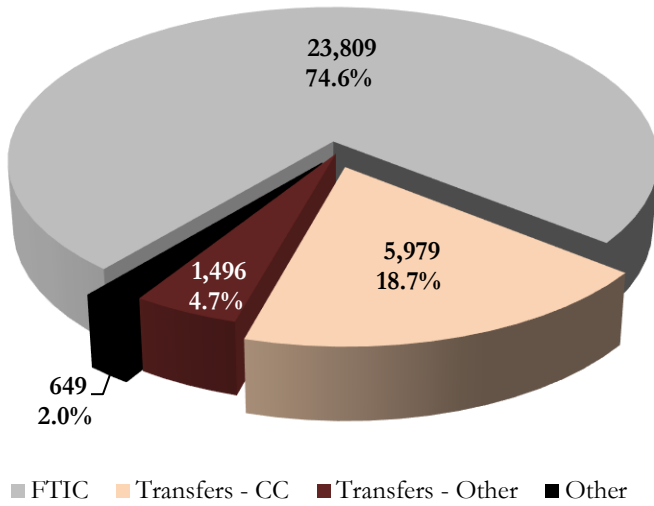

# Florida Community/State College Transfers to FSU

**Source of Fall 2023 Undergraduates**

Type of Student at Most Recent Admission

**CC Transfers by Summer/Fall Cohort**

**Florida Community/State College Transfers by Summer/Fall Cohort**

<u>County</u>	<u>Community/State College</u>	<u>2018</u>	<u>2019</u>	<u>2020</u>	<u>2021</u>	<u>2022</u>	<u>2023</u>
1. Broward	Broward College	52	42	53	37	40	34
2. Jackson	Chipola College	42	32	38	31	26	42
3. Marion	College of Central Florida	5	5	9	6	9	5
4. Monroe	College of the Florida Keys	1	2	0	0	1	0
5. Volusia	Daytona State College	18	17	12	15	10	19
6. Brevard	Eastern Florida State College	27	19	17	16	9	18
7. Columbia	Florida Gateway College	5	3	4	2	5	0
8. Lee	Florida SouthWestern State College	8	19	13	11	10	12
9. Duval	Florida State College at Jacksonville	34	32	36	23	21	24
10. Bay	Gulf Coast State College	116	101	117	101	87	102
11. Hillsborough	Hillsborough Community College	25	32	33	35	31	41
12. St. Lucie	Indian River State College	20	27	9	15	16	26
13. Lake	Lake-Sumter State College	5	5	9	5	1	4
14. Miami-Dade	Miami-Dade College	28	63	59	71	52	53
15. Madison	North Florida College	11	8	12	12	9	10
16. Okaloosa	Northwest Florida State College	30	37	22	18	21	18
17. Palm Beach	Palm Beach State College	54	52	42	52	30	32
18. Pasco	Pasco-Hernando State College	7	14	12	7	8	5
19. Escambia	Pensacola State College	18	15	9	14	7	7
20. Polk	Polk State College	9	8	11	10	11	6
21. Alachua	Santa Fe College	28	34	30	38	24	20
22. Seminole	Seminole State College of Florida	7	10	21	12	12	12
23. Highlands	South Florida State College	2	3	5	2	2	3
24. Putnam	St. Johns River State College	11	8	12	8	12	11
25. Pinellas	St. Petersburg College	36	27	20	23	29	34
26. Manatee	State College of Florida, Manatee-Sarasota	22	23	17	16	19	17
27. Leon	Tallahassee Community College	869	918	848	830	688	900
28. Orange	Valencia College	41	27	27	38	44	36
<b>Total</b>		<b>1,531</b>	<b>1,583</b>	<b>1,497</b>	<b>1,448</b>	<b>1,234</b>	<b>1491</b>