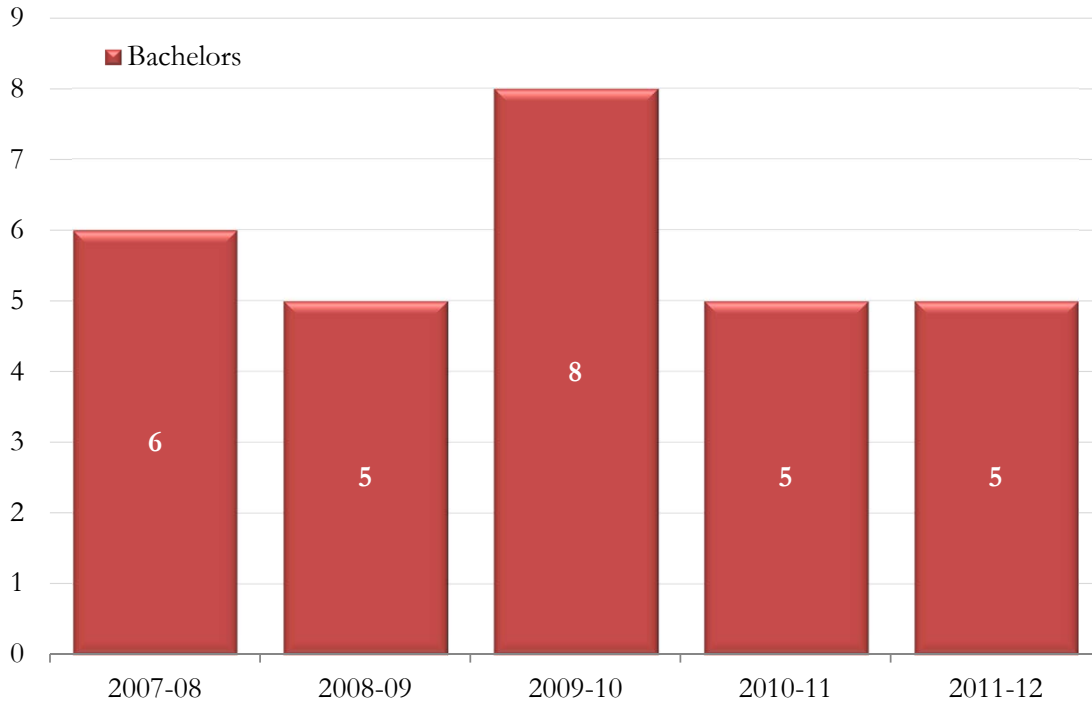

College of Arts and Sciences  
 Department of Mathematics  
 Degrees Awarded by Semester - Double Majors  
 CIP Code: 270101

		Bachelors	Masters	Doctorate	Total
2007-08	Summer '07	0	0	0	0
	Fall '07	1	0	0	1
	Spring '08	5	0	0	5
<b>2007-08</b>	<b>Total</b>	<b>6</b>	<b>0</b>	<b>0</b>	<b>6</b>
2008-09	Summer '08	3	0	0	3
	Fall '08	0	0	0	0
	Spring '09	2	0	0	2
<b>2008-09</b>	<b>Total</b>	<b>5</b>	<b>0</b>	<b>0</b>	<b>5</b>
2009-10	Summer '09	2	0	0	2
	Fall '09	1	0	0	1
	Spring '10	5	0	0	5
<b>2009-10</b>	<b>Total</b>	<b>8</b>	<b>0</b>	<b>0</b>	<b>8</b>
2010-11	Summer '10	2	0	0	2
	Fall '10	0	0	0	0
	Spring '11	3	0	0	3
<b>2010-11</b>	<b>Total</b>	<b>5</b>	<b>0</b>	<b>0</b>	<b>5</b>
2011-12	Summer '11	0	0	0	0
	Fall '11	0	0	0	0
	Spring '12	5	0	0	5
<b>2011-12</b>	<b>Total</b>	<b>5</b>	<b>0</b>	<b>0</b>	<b>5</b>

Double degrees are earned by students who declared two majors, but earned one degree. The degrees represented on this page were reported as secondary and thus not otherwise reported to CIP 270101.

Source: Final Student Instruction Files (SIF) except spring 2012 (Candidate for Degree file)