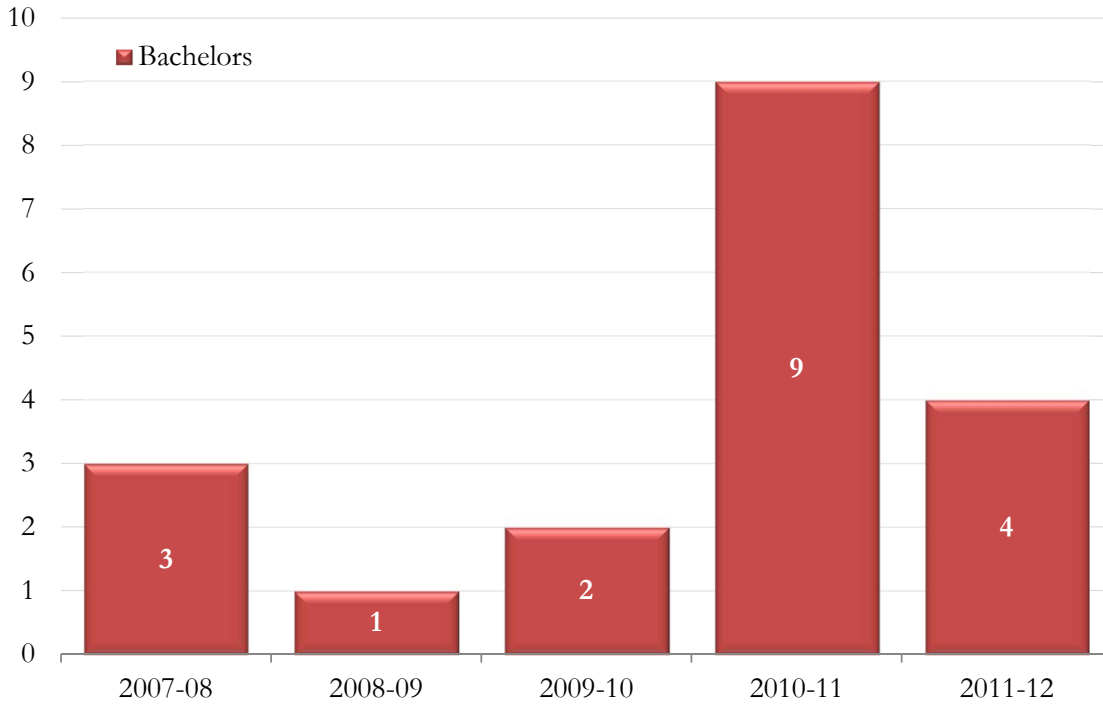

College of Arts and Sciences
 Department of Statistics
 Degrees Awarded by Semester - Double Majors
 CIP Code: 270501

		Bachelors	Masters	Doctorate	Total
2007-08	Summer '07	1	0	0	1
	Fall '07	1	0	0	1
	Spring '08	1	0	0	1
2007-08	Total	3	0	0	3
2008-09	Summer '08	0	0	0	0
	Fall '08	0	0	0	0
	Spring '09	1	0	0	1
2008-09	Total	1	0	0	1
2009-10	Summer '09	1	0	0	1
	Fall '09	0	0	0	0
	Spring '10	1	0	0	1
2009-10	Total	2	0	0	2
2010-11	Summer '10	0	0	0	0
	Fall '10	3	0	0	3
	Spring '11	6	0	0	6
2010-11	Total	9	0	0	9
2011-12	Summer '11	1	0	0	1
	Fall '11	1	0	0	1
	Spring '12	2	0	0	2
2011-12	Total	4	0	0	4

Double degrees are earned by students who declared two majors, but earned one degree. The degrees represented on this page were reported as secondary and thus not otherwise reported to CIP 270501.

Source: Final Student Instruction Files (SIF) except spring 2012 (Candidate for Degree file)