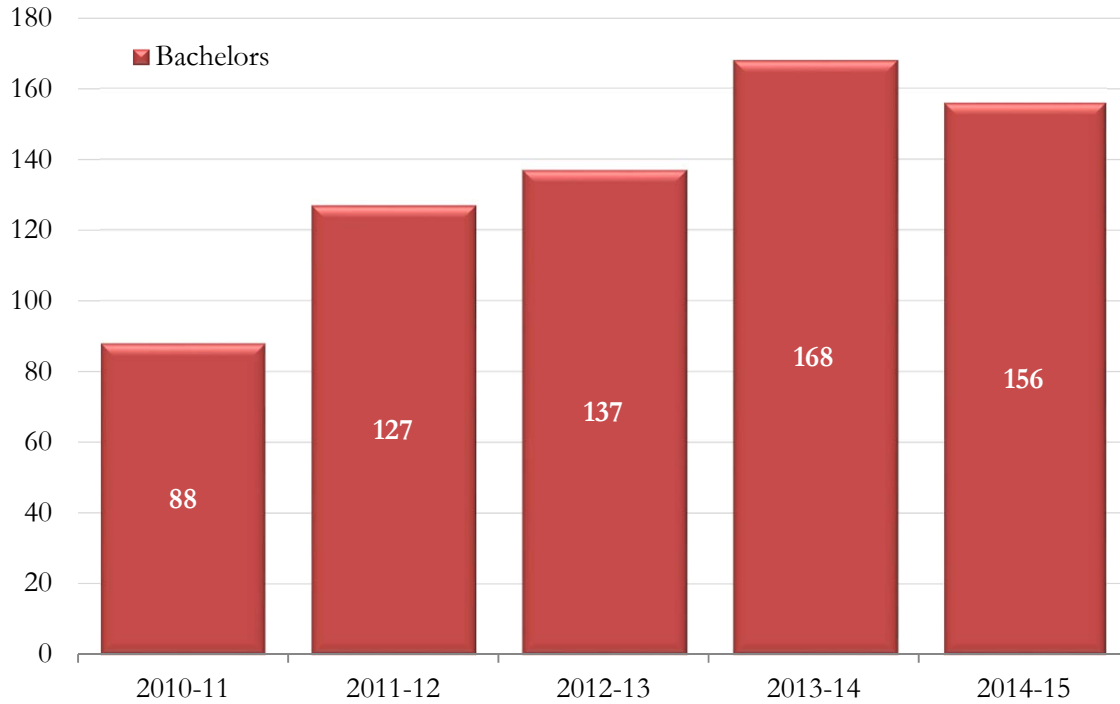

College of Arts and Sciences
 Department of Psychology
 Degrees Awarded by Semester - Double Majors
 CIP Code: 420101

		Bachelors	Masters	Doctorate	Total
2010-11	Summer '10	15	0	0	15
	Fall '10	15	0	0	15
	Spring '11	58	0	0	58
2010-11	Total	88	0	0	88
2011-12	Summer '11	21	0	0	21
	Fall '11	28	0	0	28
	Spring '12	78	0	0	78
2011-12	Total	127	0	0	127
2012-13	Summer '12	26	0	0	26
	Fall '12	27	0	0	27
	Spring '13	84	0	0	84
2012-13	Total	137	0	0	137
2013-14	Summer '13	25	0	0	25
	Fall '13	38	0	0	38
	Spring '14	105	0	0	105
2013-14	Total	168	0	0	168
2014-15	Summer '14	33	0	0	33
	Fall '14	29	0	0	29
	Spring '15	94	0	0	94
2014-15	Total	156	0	0	156

Double degrees are earned by students who declared two majors, but earned one degree. The degrees represented on this page were reported as secondary and thus not otherwise reported to CIP 420101.

Source: Final Student Instruction Files (SIF)