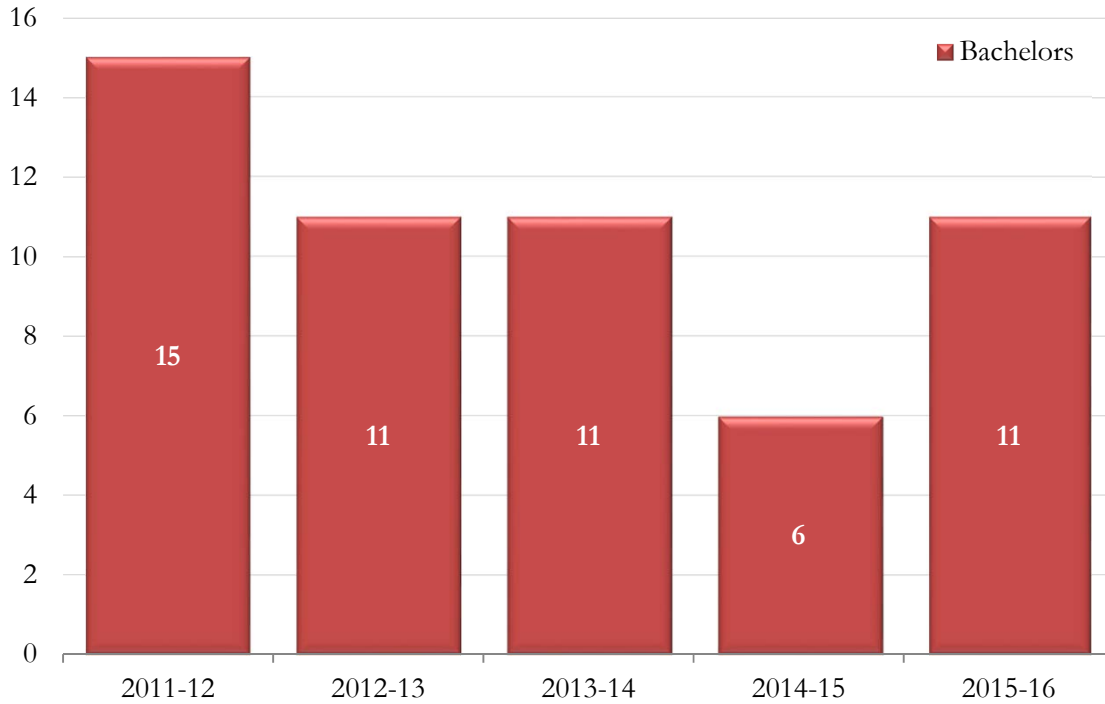

College of Human Sciences  
 Department of Family and Child Sciences  
 Degrees Awarded by Semester - Double Majors  
 CIP Code: 190701

		Bachelors	Masters	Doctorate	Total
2011-12	Summer '11	2	0	0	2
	Fall '11	2	0	0	2
	Spring '12	11	0	0	11
<b>2011-12</b>	<b>Total</b>	<b>15</b>	<b>0</b>	<b>0</b>	<b>15</b>
2012-13	Summer '12	2	0	0	2
	Fall '12	0	0	0	0
	Spring '13	9	0	0	9
<b>2012-13</b>	<b>Total</b>	<b>11</b>	<b>0</b>	<b>0</b>	<b>11</b>
2013-14	Summer '13	1	0	0	1
	Fall '13	2	0	0	2
	Spring '14	8	0	0	8
<b>2013-14</b>	<b>Total</b>	<b>11</b>	<b>0</b>	<b>0</b>	<b>11</b>
2014-15	Summer '14	1	0	0	1
	Fall '14	1	0	0	1
	Spring '15	4	0	0	4
<b>2014-15</b>	<b>Total</b>	<b>6</b>	<b>0</b>	<b>0</b>	<b>6</b>
2015-16	Summer '15	0	0	0	0
	Fall '15	2	0	0	2
	Spring '16	9	0	0	9
<b>2015-16</b>	<b>Total</b>	<b>11</b>	<b>0</b>	<b>0</b>	<b>11</b>

Double degrees are earned by students who declared two majors, but earned one degree. The degrees represented on this page were reported as secondary and thus not otherwise reported to CIP 190701.

Source: Final Student Instruction Files (SIF)