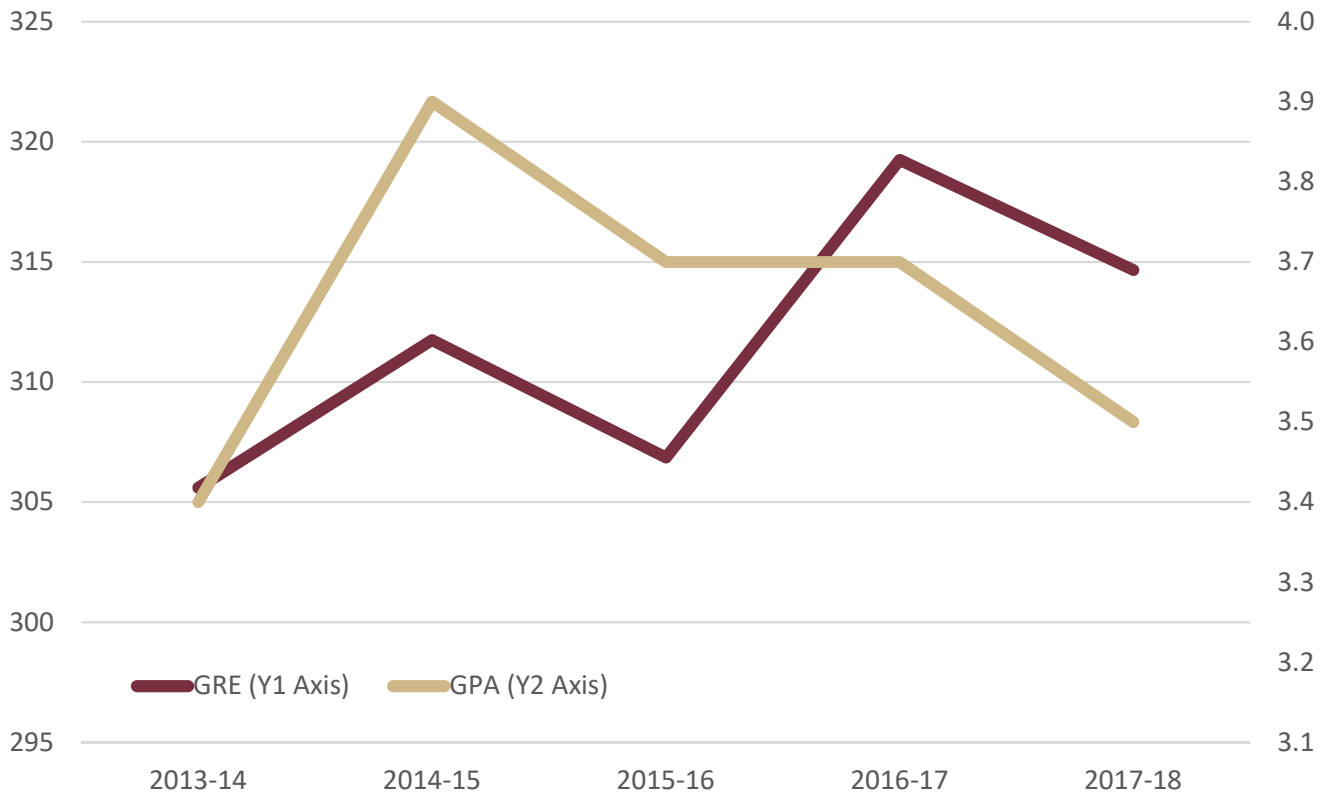

College of Arts and Sciences
 Department of English | Creative Writing Program
 Graduate Admissions - Average GRE and College GPA

Enrolled New Graduate Students

CIP Code	Year	Number of GRE Scores	Quantitative Average	Verbal Average	Total Average	Number of GPAs	Average GPA
231302	2013-14	5	148	158	306	6	3.4
	2014-15	4	150	162	312	4	3.9
	2015-16	7	149	158	307	7	3.7
	2016-17	4	155	165	319	4	3.7
	2017-18	3	151	164	315	3	3.5