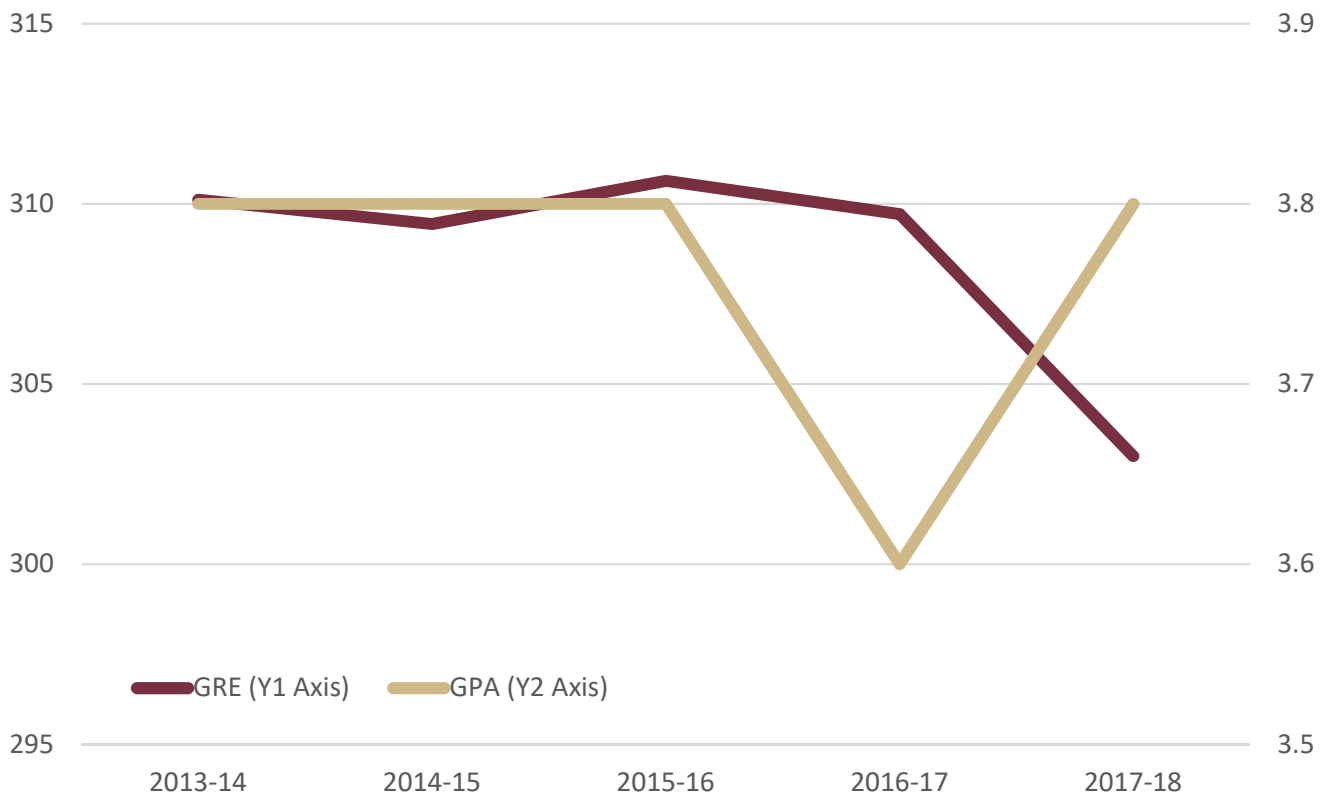

College of Arts and Sciences
 Department of English | English Program
 Graduate Admissions - Average GRE and College GPA

Enrolled New Graduate Students

CIP Code	Year	Number of GRE Scores	Quantitative Average	Verbal Average	Total Average	Number of GPAs	Average GPA
230101	2013-14	26	149	161	310	34	3.8
	2014-15	25	148	161	309	30	3.8
	2015-16	36	149	161	311	39	3.8
	2016-17	39	150	160	310	39	3.6
	2017-18	28	146	157	303	29	3.8