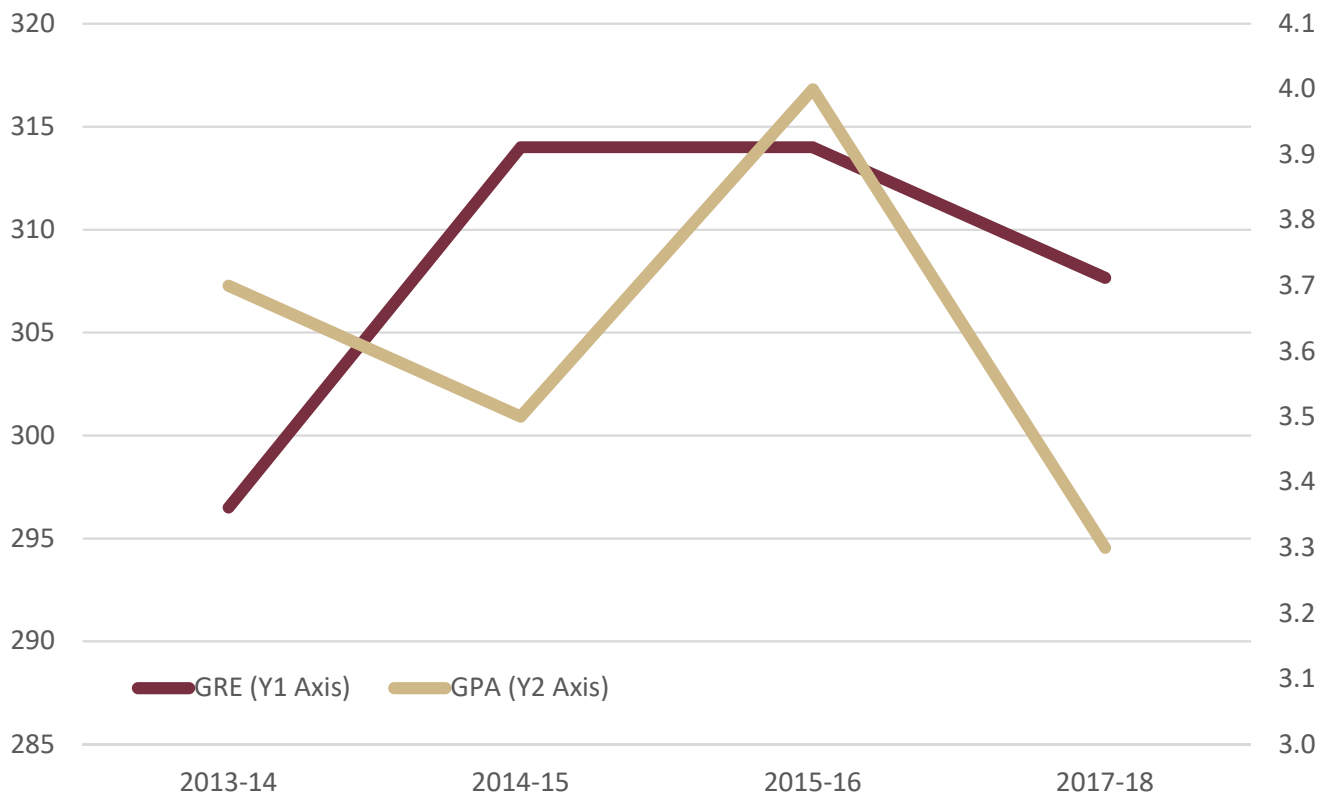

College of Arts and Sciences
 Program in History & Philosophy of Science
 Graduate Admissions - Average GRE and College GPA

Enrolled New Graduate Students

CIP Code	Year	Number of GRE Scores	Quantitative Average	Verbal Average	Total Average	Number of GPAs	Average GPA
540104	2013-14	2	143	154	297	2	3.7
	2014-15	1	153	161	314	1	3.5
	2015-16	1	148	166	314	1	4.0
	2016-17	0				0	
	2017-18	3	147	161	308	3	3.3