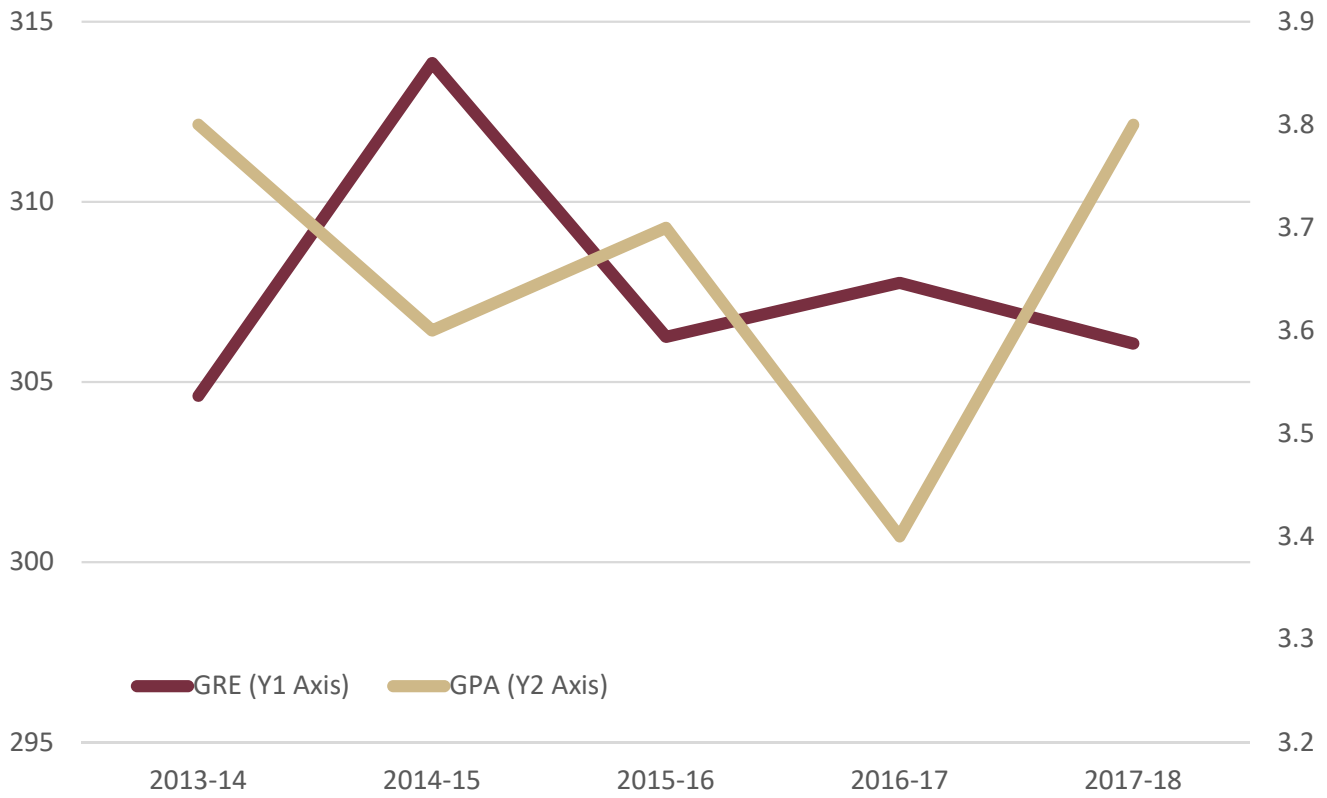

College of Arts and Sciences  
 Department of History  
 Graduate Admissions - Average GRE and College GPA

Enrolled New Graduate Students

CIP Code	Year	Number of GRE Scores	Quantitative Average	Verbal Average	Total Average	Number of GPAs	Average GPA
540101	2013-14	13	148	157	305	15	3.8
	2014-15	14	152	162	314	14	3.6
	2015-16	12	148	158	306	13	3.7
	2016-17	16	148	160	308	20	3.4
	2017-18	16	149	157	306	16	3.8