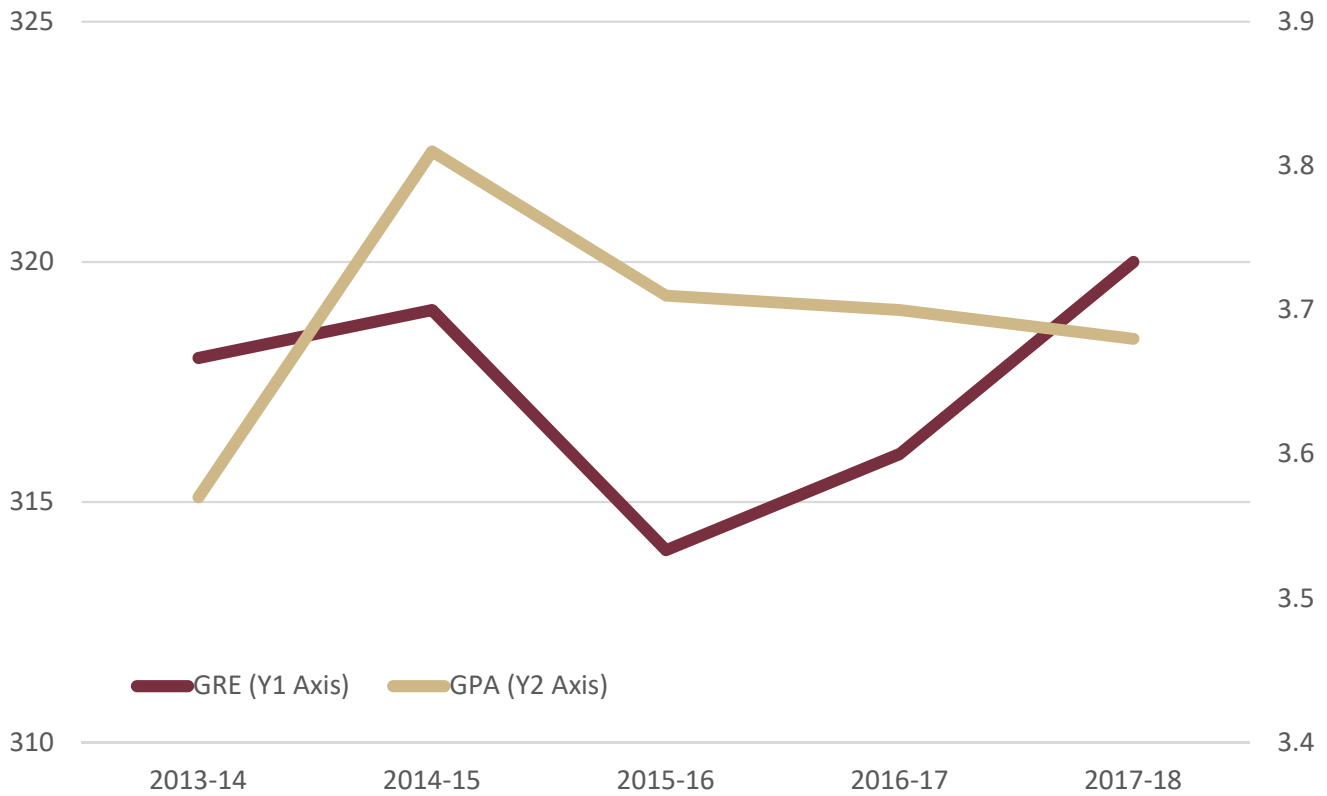

College of Arts and Sciences
 Department of Philosophy
 Graduate Admissions - Average GRE and College GPA

Enrolled New Graduate Students

CIP Code	Year	Number of GRE Scores	Quantitative Average	Verbal Average	Total Average	Number of GPAs	Average GPA
380101	2013-14	8	156	162	318	9	3.6
	2014-15	7	156	163	319	7	3.8
	2015-16	13	154	160	314	14	3.7
	2016-17	16	154	163	316	16	3.7
	2017-18	8	157	163	320	8	3.7