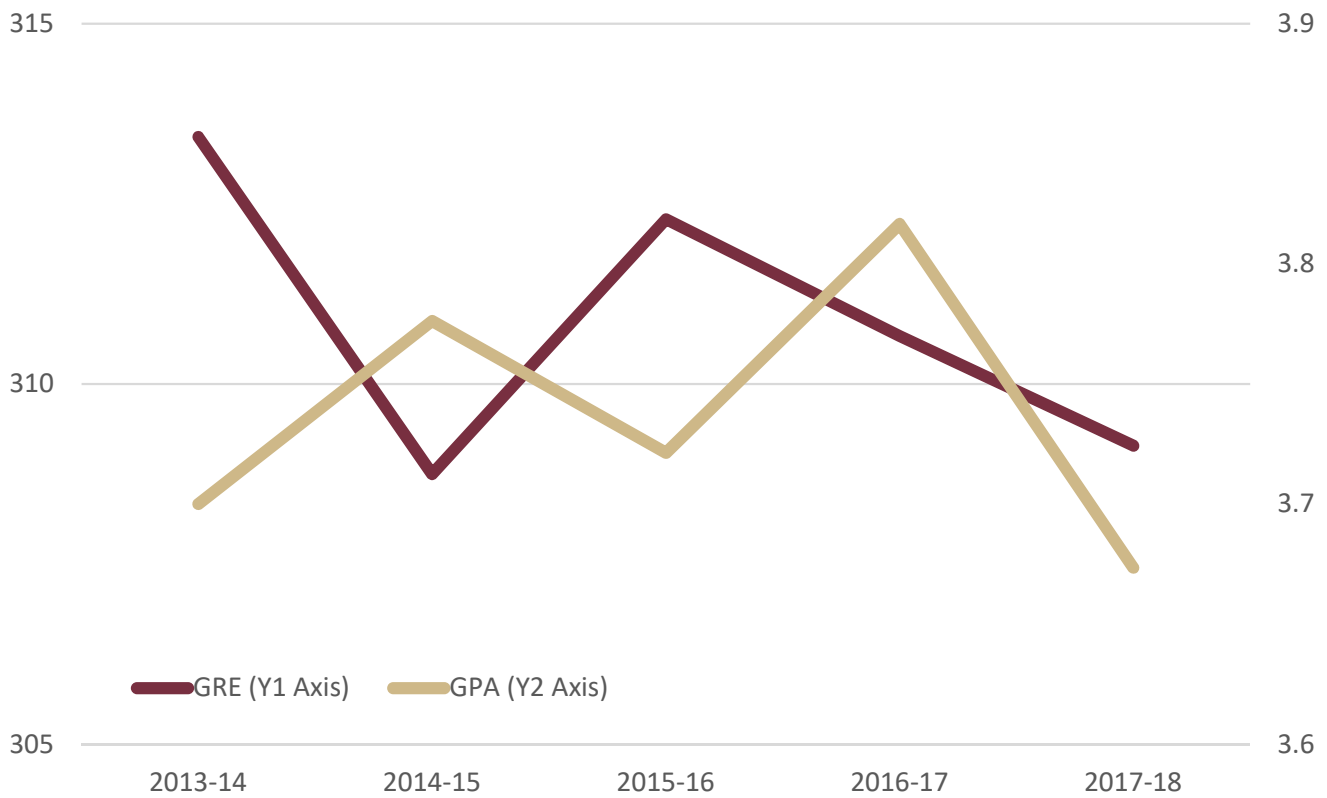

College of Arts and Sciences
 Department of Classics
 Graduate Admissions - Average GRE and College GPA

Enrolled New Graduate Students

CIP Code	Year	Number of GRE Scores	Quantitative Average	Verbal Average	Total Average	Number of GPAs	Average GPA
161200	2013-14	7	151	163	313	8	3.7
	2014-15	8	150	159	309	8	3.8
	2015-16	14	152	161	312	14	3.7
	2016-17	12	150	161	311	12	3.8
	2017-18	14	150	159	309	14	3.7

Note: 2015-16 data includes one student in CIP 161202 and one student in CIP 161203.

Source: Admissions Files