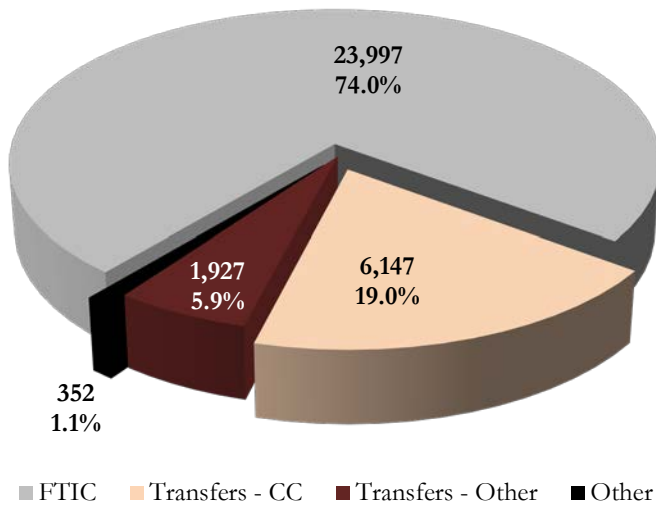

# Florida Community/Junior/State College Transfers to FSU

Source of Fall 2018 Undergraduates

Type of Student at Most Recent Admission

CC Transfers by Summer/Fall Cohort

Florida Community/State College Transfers by Summer/Fall Cohort

County	Community/State College	2013	2014	2015	2016	2017	2018
1. Broward	Broward College	77	68	51	65	60	52
2. Jackson	Chipola College	53	49	38	39	42	42
3. Marion	College of Central Florida	20	19	16	10	14	5
4. Volusia	Daytona State College	34	27	20	29	27	18
5. Brevard	Eastern Florida State College	47	40	34	33	25	27
6. Lee	Edison State College	24	23	17	21	15	8
7. Columbia	Florida Gateway College	8	7	12	5	7	5
8. Monroe	Florida Keys Community College	3	3	0	0	3	1
9. Duval	Florida State College at Jacksonville	66	68	36	46	50	34
10. Bay	Gulf Coast State College	171	148	141	119	130	116
11. Hillsborough	Hillsborough Community College	32	38	25	22	26	25
12. St. Lucie	Indian River State College	38	39	28	45	34	20
13. Lake	Lake-Sumter State College	9	10	12	7	11	5
14. Manatee	State College of Florida, Manatee-Sarasota	29	37	27	38	26	28
15. Miami-Dade	Miami-Dade College	105	87	113	80	86	11
16. Madison	North Florida Community College	16	10	15	9	10	30
17. Okaloosa	Northwest Florida State College	55	31	38	47	40	54
18. Palm Beach	Palm Beach State College	72	60	47	63	70	7
19. Pasco	Pasco-Hernando State College	21	15	13	13	18	18
20. Escambia	Pensacola State College	32	22	27	16	16	9
21. Polk	Polk State College	12	11	9	12	10	28
22. Putnam	St. Johns River State College	14	16	5	7	13	7
23. Pinellas	St. Petersburg College	54	76	34	57	39	2
24. Alachua	Santa Fe College	40	56	42	34	38	11
25. Seminole	Seminole State College of Florida	20	33	17	19	22	36
26. Highlands	South Florida College	3	7	12	3	6	22
27. Leon	Tallahassee Community College	922	908	874	1,010	884	869
28. Orange	Valencia College	63	62	65	35	56	41
<b>Total</b>		<b>2,040</b>	<b>1,970</b>	<b>1,768</b>	<b>1,885</b>	<b>1,778</b>	<b>1,531</b>