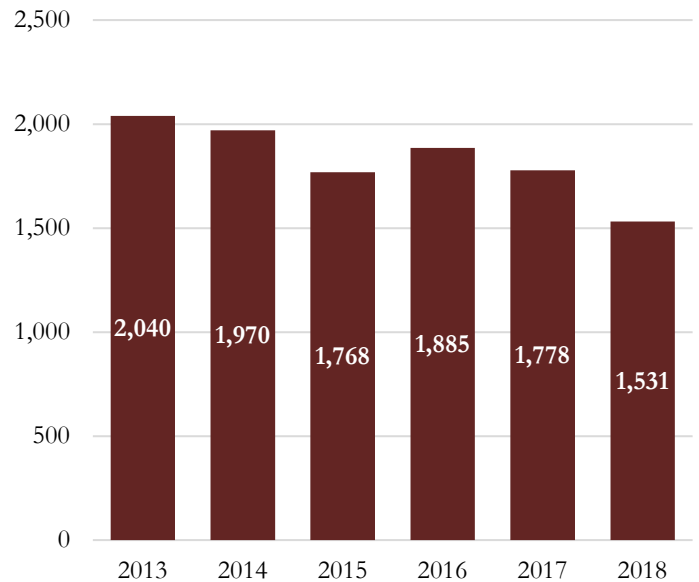

# Florida Community/Junior/State College Transfers to FSU

Source of Fall 2018 Undergraduates

Type of Student at Most Recent Admission

CC Transfers by Summer/Fall Cohort

Florida Community/State College Transfers by Summer/Fall Cohort