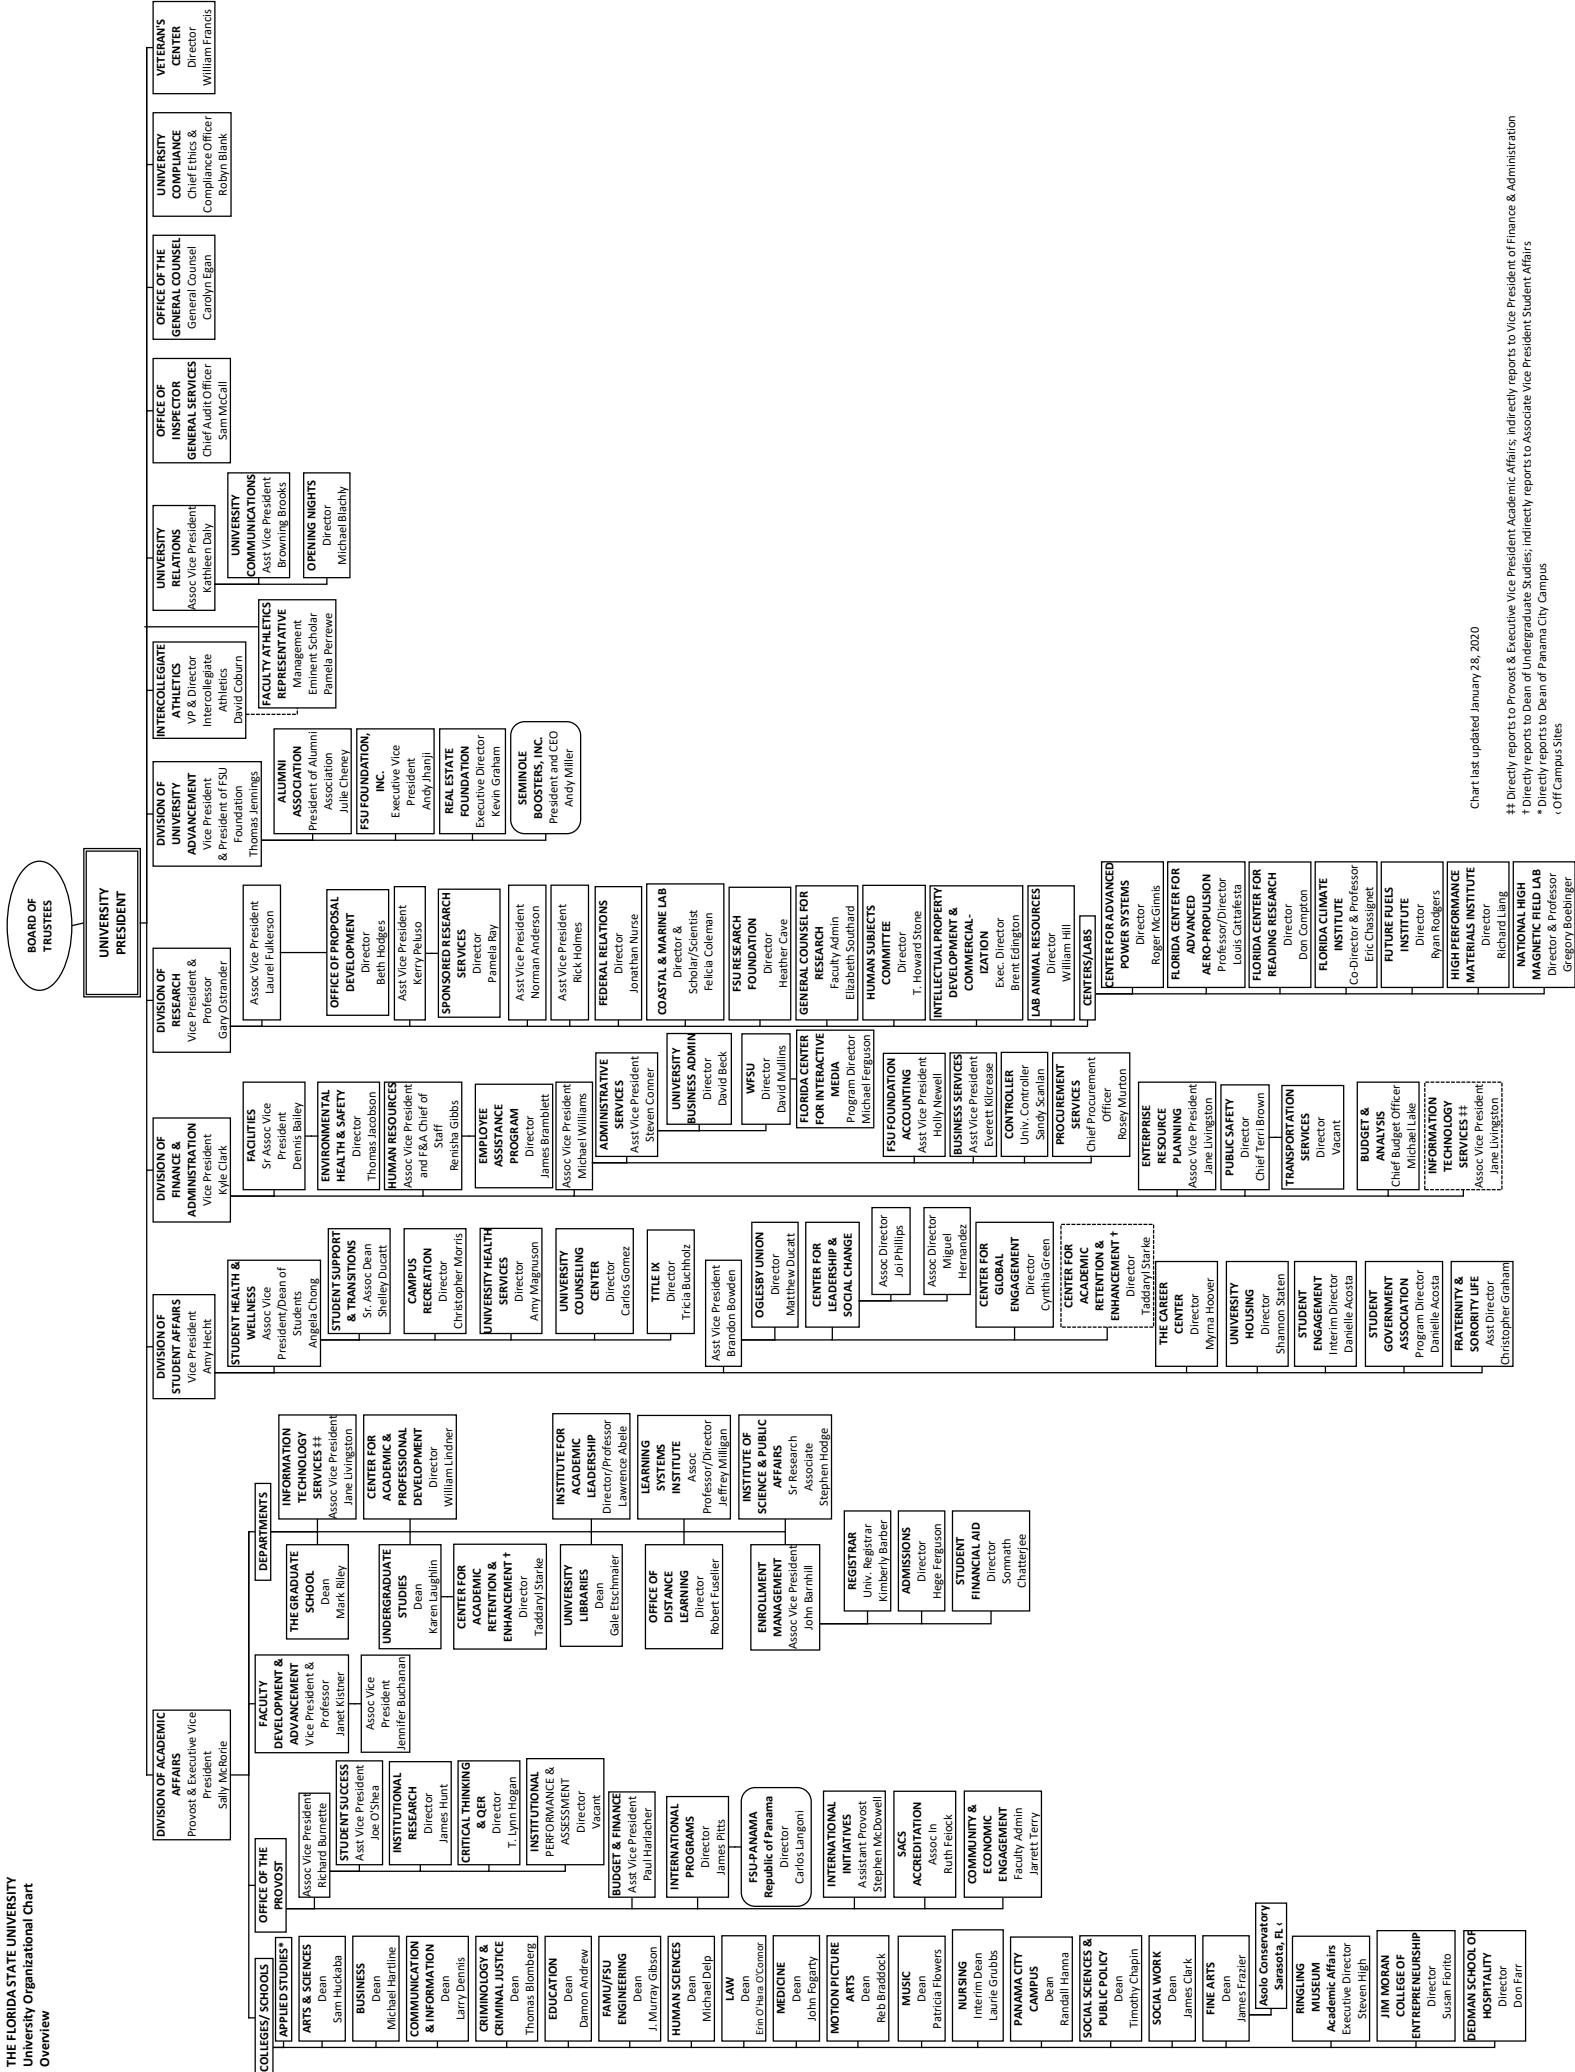

THE FLORIDA STATE UNIVERSITY
University Organizational Chart
Overview

Chart last updated January 28, 2020

Directly reports to Provost & Executive Vice President Academic Affairs; indirectly reports to Vice President of Finance & Administration
 † Directly reports to Dean of Undergraduate Studies; indirectly reports to Associate Vice President Student Affairs
 * Directly reports to Dean of Panama City Campus
 † Off Campus Sites