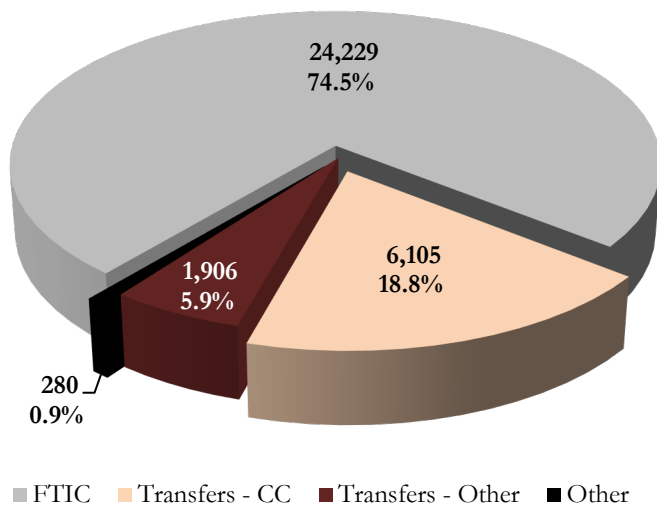

Florida Community/Junior/State College Transfers to FSU

Source of Fall 2020 Undergraduates

Type of Student at Most Recent Admission

CC Transfers by Summer/Fall Cohort

Florida Community/State College Transfers by Summer/Fall Cohort

County	Community/State College	2015	2016	2017	2018	2019	2020
1. Broward	Broward College	51	65	60	52	42	53
2. Jackson	Chipola College	38	39	42	42	32	38
3. Marion	College of Central Florida	16	10	14	5	5	9
4. Volusia	Daytona State College	20	29	27	18	17	12
5. Brevard	Eastern Florida State College	34	33	25	27	19	17
6. Lee	Edison State College	17	21	15	8	19	13
7. Columbia	Florida Gateway College	12	5	7	5	3	4
8. Monroe	Florida Keys Community College	0	0	3	1	2	0
9. Duval	Florida State College at Jacksonville	36	46	50	34	32	36
10. Bay	Gulf Coast State College	141	119	130	116	101	117
11. Hillsborough	Hillsborough Community College	25	22	26	25	32	33
12. St. Lucie	Indian River State College	28	45	34	20	27	9
13. Lake	Lake-Sumter State College	12	7	11	5	5	9
14. Manatee	State College of Florida, Manatee-Sarasota	27	38	26	22	23	17
15. Miami-Dade	Miami-Dade College	113	80	86	28	63	59
16. Madison	North Florida Community College	15	9	10	11	8	12
17. Okaloosa	Northwest Florida State College	38	47	40	30	37	22
18. Palm Beach	Palm Beach State College	47	63	70	54	52	42
19. Pasco	Pasco-Hernando State College	13	13	18	7	14	12
20. Escambia	Pensacola State College	27	16	16	18	15	9
21. Polk	Polk State College	9	12	10	9	8	11
22. Putnam	St. Johns River State College	5	7	13	11	8	12
23. Pinellas	St. Petersburg College	34	57	39	36	27	20
24. Alachua	Santa Fe College	42	34	38	28	34	30
25. Seminole	Seminole State College of Florida	17	19	22	7	10	21
26. Highlands	South Florida College	12	3	6	2	3	5
27. Leon	Tallahassee Community College	874	1,010	884	869	918	848
28. Orange	Valencia College	65	35	56	41	27	27
Total		1,768	1,885	1,778	1,531	1,583	1,497