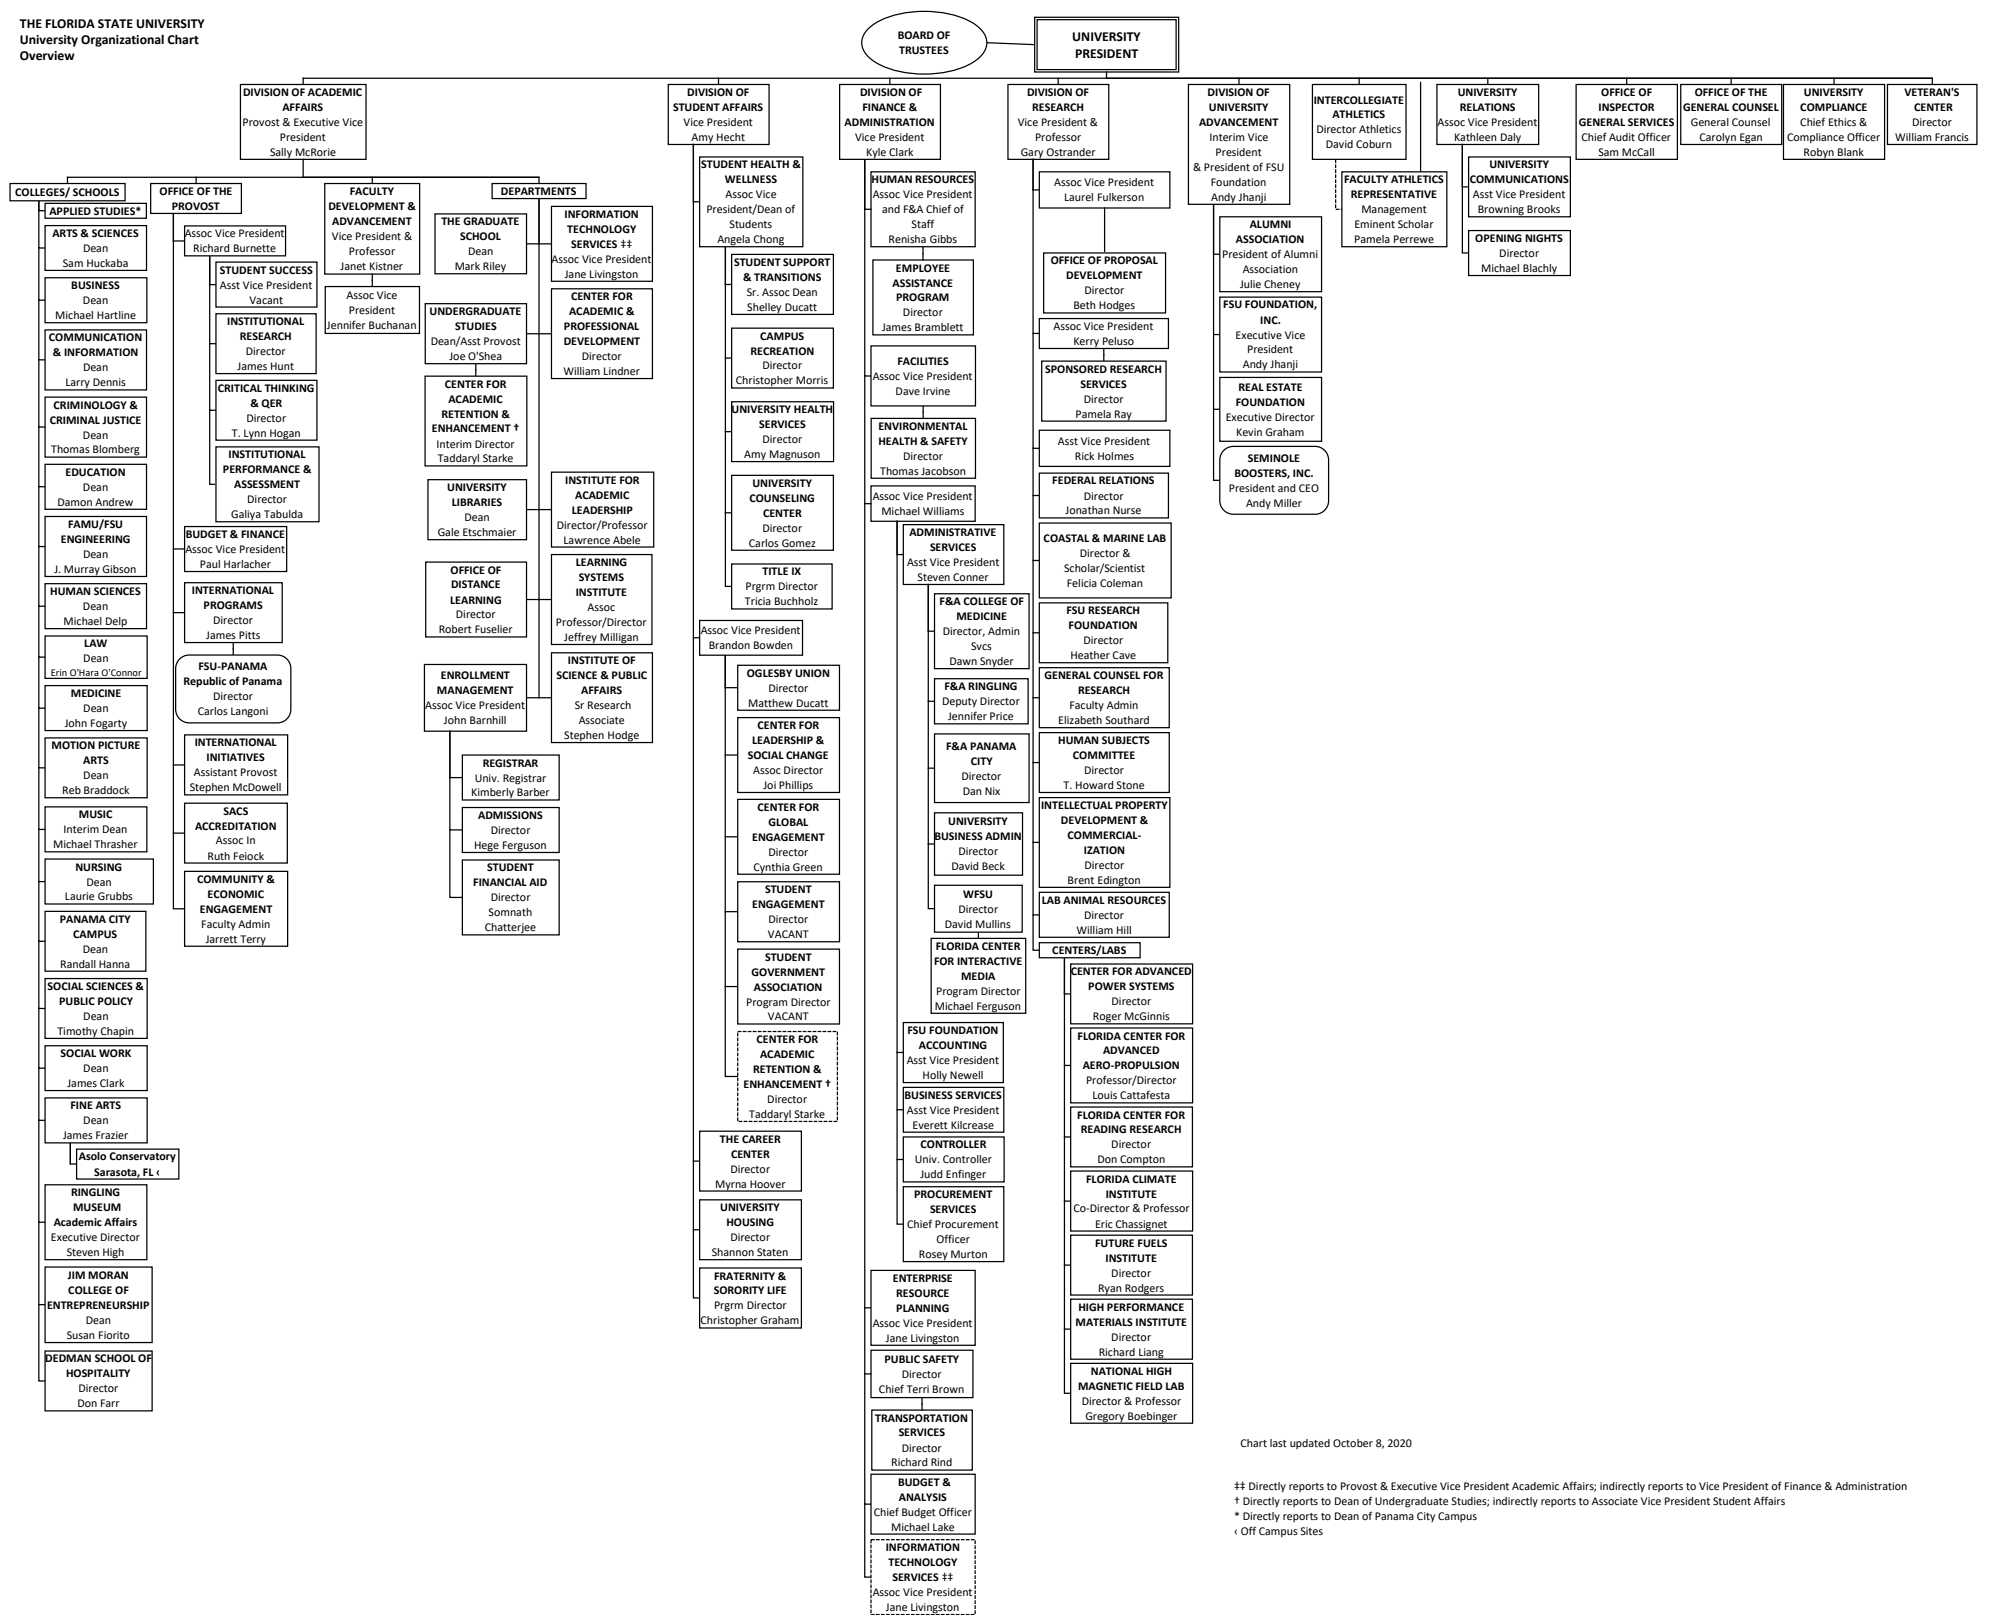

**THE FLORIDA STATE UNIVERSITY**  
**University Organizational Chart**  
**Overview**

Chart last updated October 8, 2020

†† Directly reports to Provost & Executive Vice President Academic Affairs; indirectly reports to Vice President of Finance & Administration  
 † Directly reports to Dean of Undergraduate Studies; indirectly reports to Associate Vice President Student Affairs  
 \* Directly reports to Dean of Panama City Campus  
 † Off Campus Sites