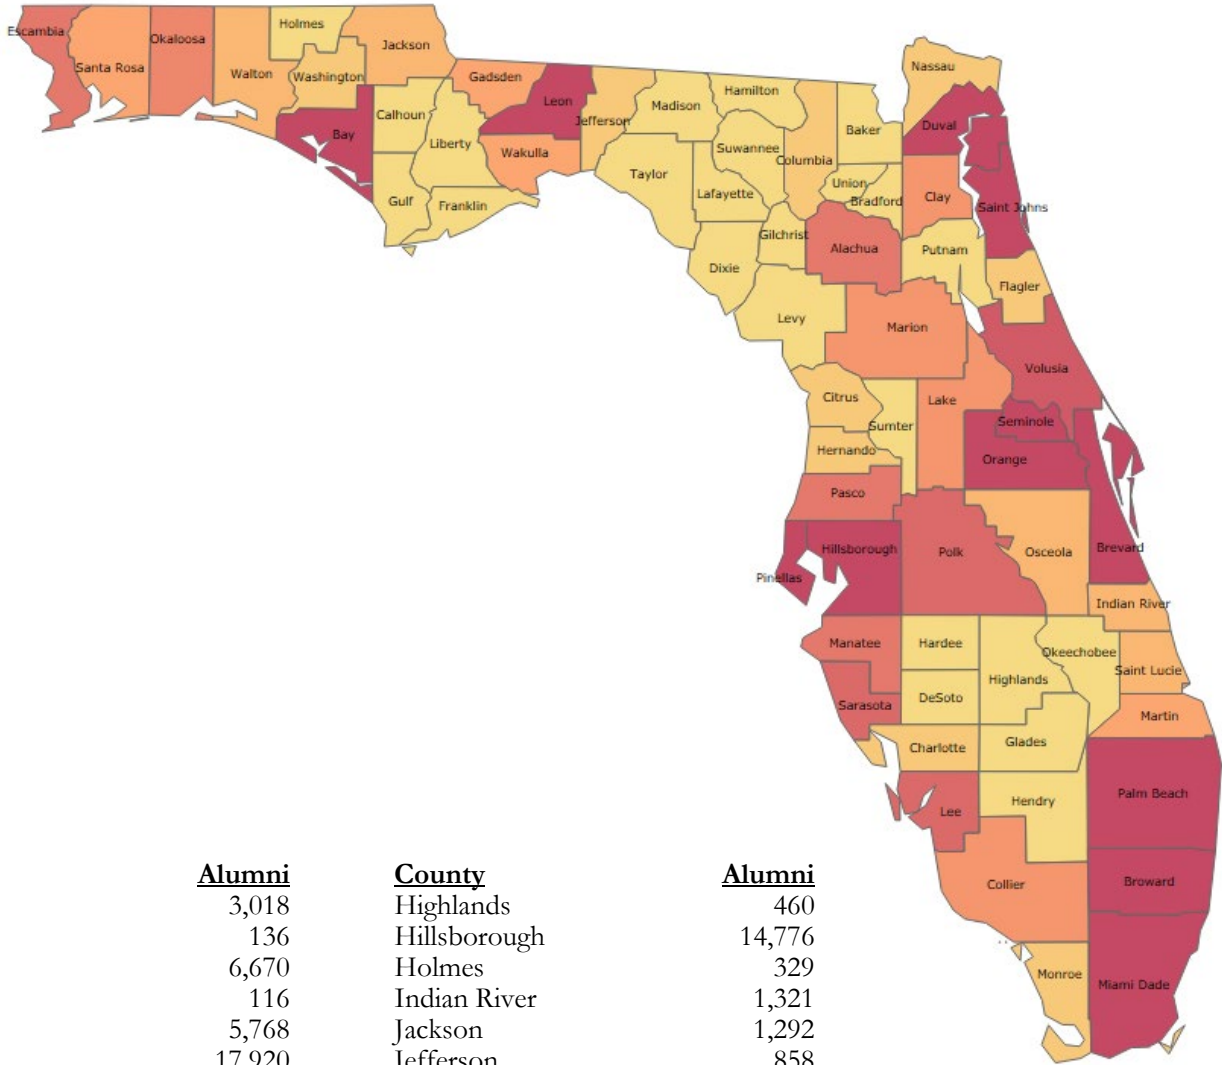

Residence of Alumni by Florida County

<u>County</u>	<u>Alumni</u>	<u>County</u>	<u>Alumni</u>	<u>County</u>	<u>Alumni</u>
Alachua	3,018	Highlands	460	Polk	3,670
Baker	136	Hillsborough	14,776	Putnam	354
Bay	6,670	Holmes	329	St. Johns	5,333
Bradford	116	Indian River	1,321	St. Lucie	1,475
Brevard	5,768	Jackson	1,292	Santa Rosa	1,969
Broward	17,920	Jefferson	858	Sarasota	3,769
Calhoun	425	Lafayette	109	Seminole	5,964
Charlotte	731	Lake	2,376	Sumter	496
Citrus	741	Lee	3,501	Suwannee	470
Clay	2,338	Leon	43,339	Taylor	489
Collier	2,042	Levy	203	Union	68
Columbia	641	Liberty	275	Volusia	4,174
De Soto	79	Madison	378	Wakulla	1,881
Dixie	81	Manatee	3,130	Walton	1,268
Duval	12,468	Marion	2,123	Washington	587
Escambia	3,259	Martin	1,999	Florida – County Unknown	485
Flagler	645	Miami-Dade	14,807	Total - Fla Residents	231,659
Franklin	353	Monroe	764		
Gadsden	1,856	Nassau	865		
Gilchrist	129	Okaloosa	2,996		
Glades	29	Okeechobee	120		
Gulf	381	Orange	12,655		
Hamilton	88	Osceola	1,096		
Hardee	95	Palm Beach	14,451		
Hendry	95	Pasco	3,041		
Hernando	730	Pinellas	11,115		