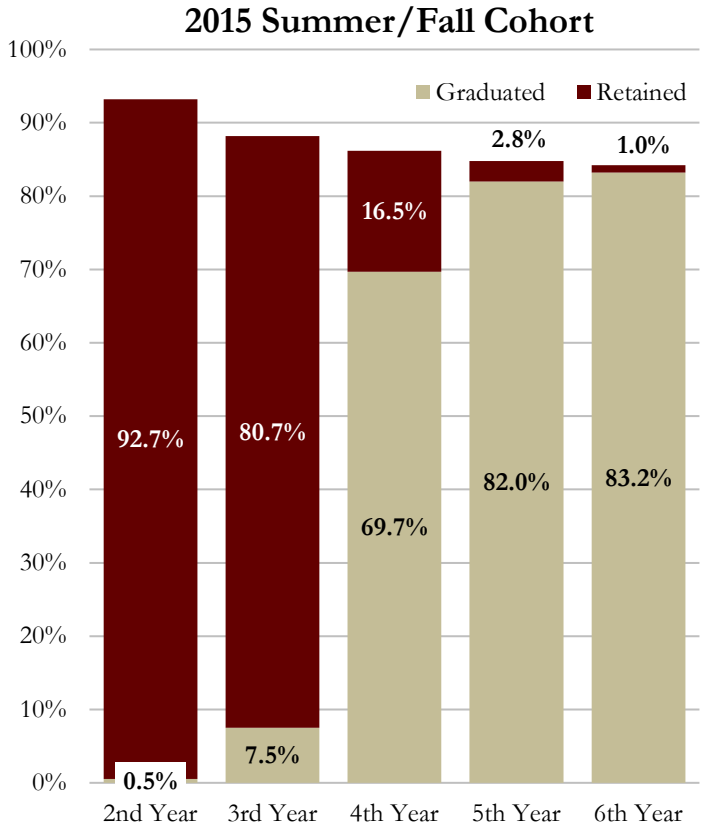

Retention & Graduation Rates for Full-Time FTICs

Note: The fall cohort consists of full-time, FTIC students from the fall semester and the previous summer who continue into the fall.