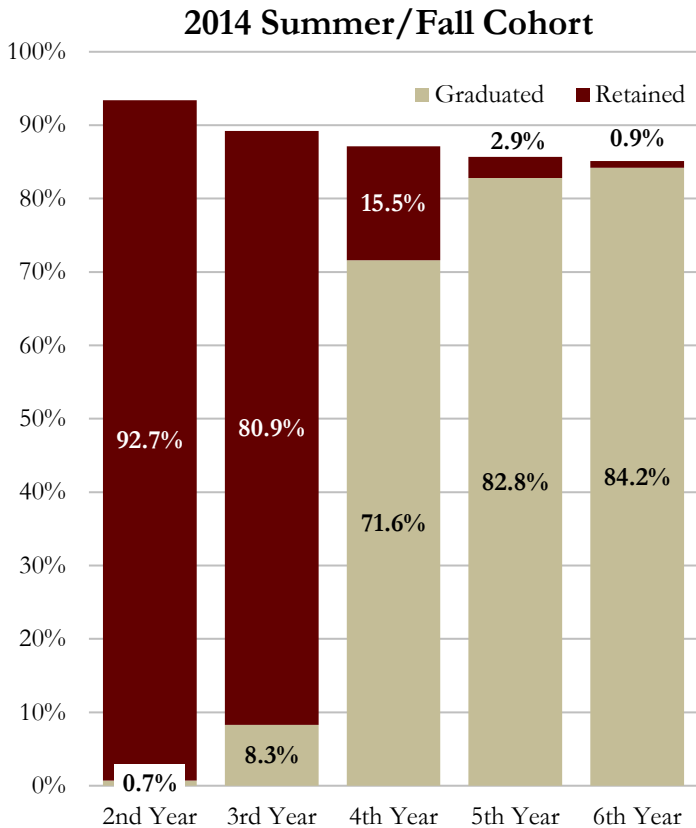

Retention & Graduation Rates for Full-Time FTICs

Note: The fall cohort consists of full-time, FTIC students from the fall semester and the previous summer who continue into the fall.