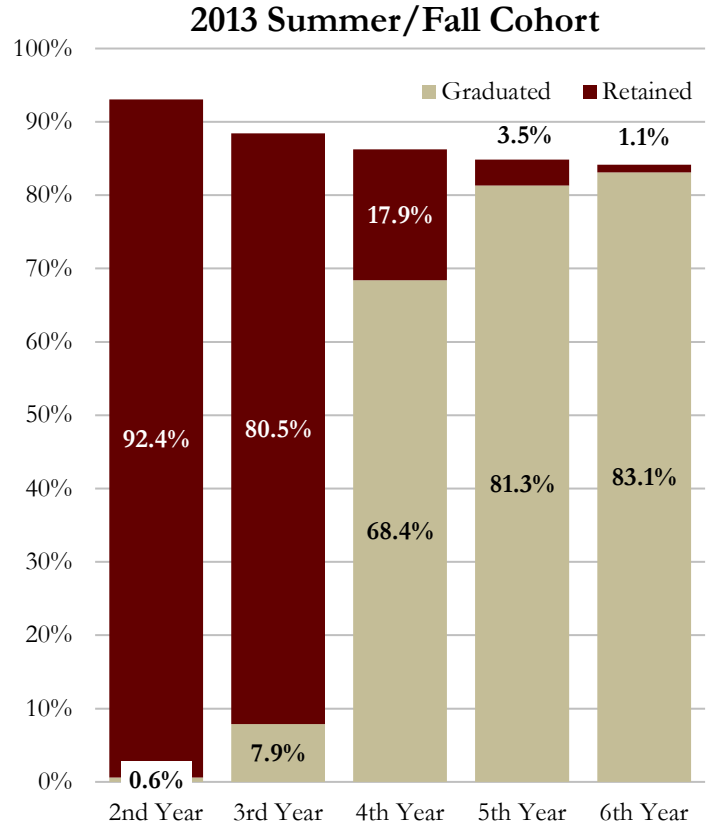

Retention & Graduation Rates for Full-Time FTICs

Note: The fall cohort consists of full-time, FTIC students from the fall semester and the previous summer who continue into the fall.