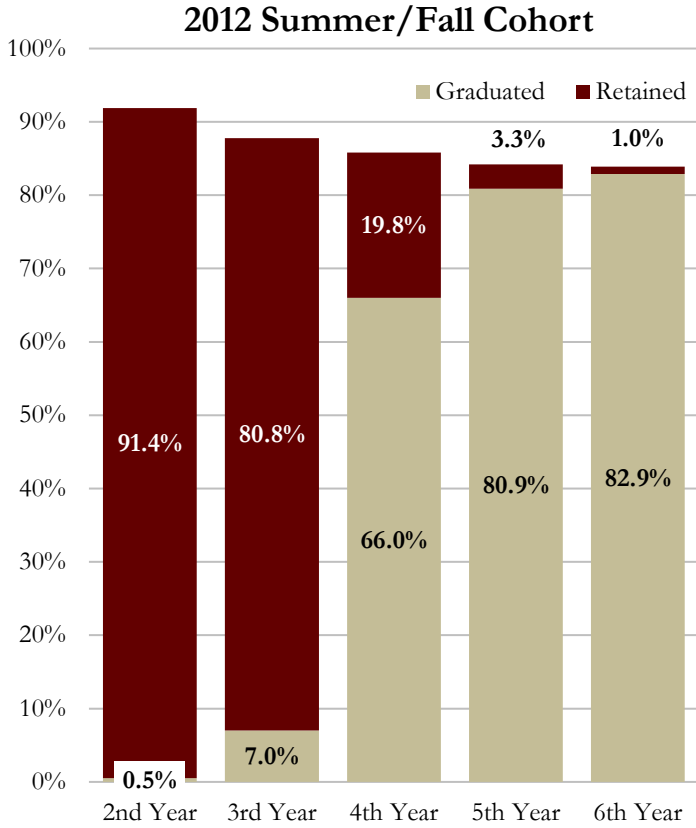

Retention & Graduation Rates for Full-Time FTICs

Note: The fall cohort consists of full-time, FTIC students from the fall semester and the previous summer who continue into the fall.