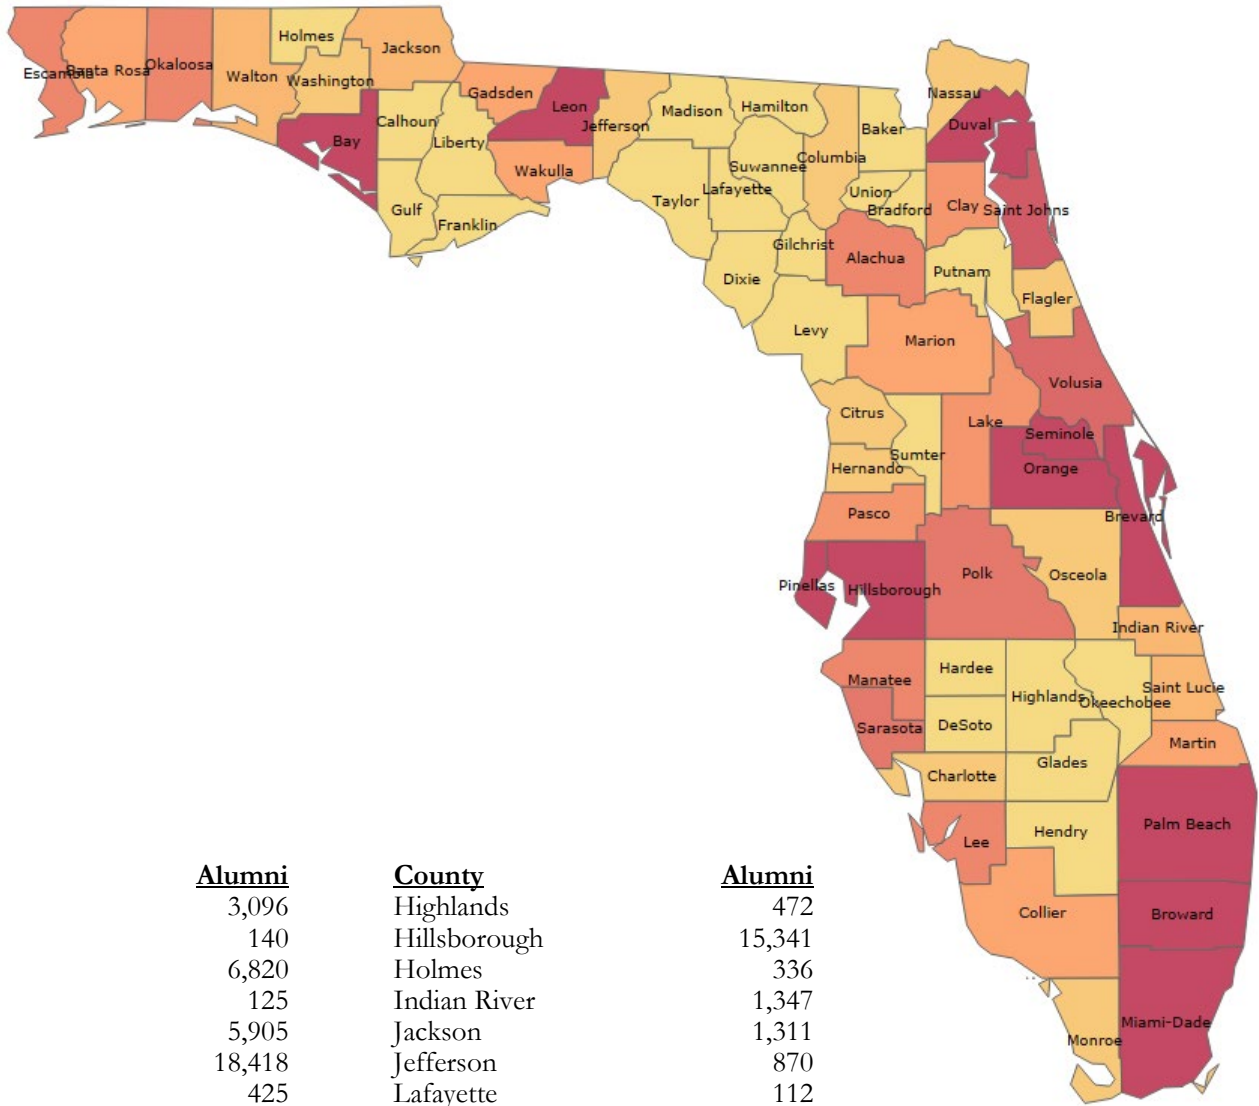

## Residence of Alumni by Florida County

<u>County</u>	<u>Alumni</u>	<u>County</u>	<u>Alumni</u>	<u>County</u>	<u>Alumni</u>
Alachua	3,096	Highlands	472	Polk	3,821
Baker	140	Hillsborough	15,341	Putnam	356
Bay	6,820	Holmes	336	Saint Johns	5,535
Bradford	125	Indian River	1,347	Saint Lucie	1,597
Brevard	5,905	Jackson	1,311	Santa Rosa	2,017
Broward	18,418	Jefferson	870	Sarasota	3,934
Calhoun	425	Lafayette	112	Seminole	6,093
Charlotte	759	Lake	2,485	Sumter	506
Citrus	763	Lee	3,611	Suwannee	475
Clay	2,403	Leon	44,039	Taylor	497
Collier	2,133	Levy	215	Union	62
Columbia	670	Liberty	279	Volusia	4,320
DeSoto	81	Madison	379	Wakulla	1,956
Dixie	81	Manatee	3,256	Walton	1,328
Duval	12,873	Marion	2,208	Washington	599
Escambia	3,275	Martin	2,070	Florida – County Unknown	271
Flagler	670	Miami-Dade	15,381	<b>Total - Fla Residents</b>	<b>238,421</b>
Franklin	363	Monroe	773		
Gadsden	1,887	Nassau	940		
Gilchrist	129	Okaloosa	3,051		
Glades	31	Okeechobee	119		
Gulf	395	Orange	13,103		
Hamilton	88	Osceola	1,159		
Hardee	90	Palm Beach	15,024		
Hendry	98	Pasco	3,232		
Hernando	763	Pinellas	11,460		