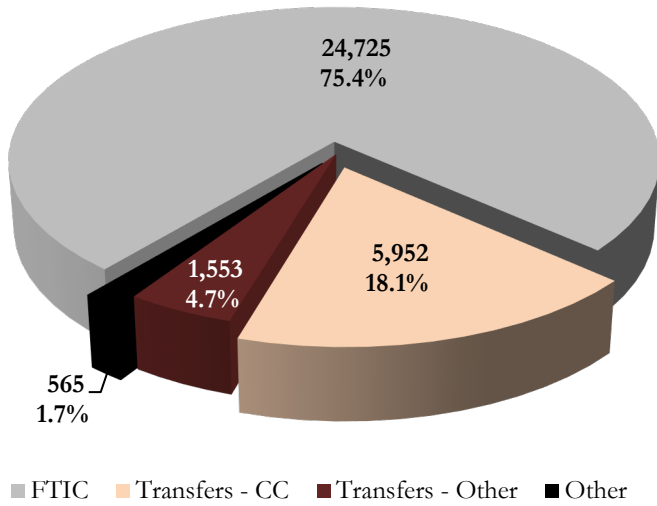

Florida Community/Junior/State College Transfers to FSU

Source of Fall 2022 Undergraduates

Type of Student at Most Recent Admission

CC Transfers by Summer/Fall Cohort

Florida Community/State College Transfers by Summer/Fall Cohort

County	Community/State College	2017	2018	2019	2020	2021	2022
1. Broward	Broward College	60	52	42	53	37	40
2. Jackson	Chipola College	42	42	32	38	31	26
3. Marion	College of Central Florida	14	5	5	9	6	9
4. Monroe	College of the Florida Keys	3	1	2	0	0	1
5. Volusia	Daytona State College	27	18	17	12	15	10
6. Brevard	Eastern Florida State College	25	27	19	17	16	9
7. Lee	Florida SouthWestern State College	15	8	19	13	11	10
8. Columbia	Florida Gateway College	7	5	3	4	2	5
9. Duval	Florida State College at Jacksonville	50	34	32	36	23	21
10. Bay	Gulf Coast State College	130	116	101	117	101	87
11. Hillsborough	Hillsborough Community College	26	25	32	33	35	31
12. St. Lucie	Indian River State College	34	20	27	9	15	16
13. Lake	Lake-Sumter State College	11	5	5	9	5	1
14. Manatee	State College of Florida, Manatee-Sarasota	26	22	23	17	16	19
15. Miami-Dade	Miami-Dade College	86	28	63	59	71	52
16. Madison	North Florida College	10	11	8	12	12	9
17. Okaloosa	Northwest Florida State College	40	30	37	22	18	21
18. Palm Beach	Palm Beach State College	70	54	52	42	52	30
19. Pasco	Pasco-Hernando State College	18	7	14	12	7	8
20. Escambia	Pensacola State College	16	18	15	9	14	7
21. Polk	Polk State College	10	9	8	11	10	11
22. Putnam	St. Johns River State College	13	11	8	12	8	12
23. Pinellas	St. Petersburg College	39	36	27	20	23	29
24. Alachua	Santa Fe College	38	28	34	30	38	24
25. Seminole	Seminole State College of Florida	22	7	10	21	12	12
26. Highlands	South Florida State College	6	2	3	5	2	2
27. Leon	Tallahassee Community College	884	869	918	848	830	688
28. Orange	Valencia College	56	41	27	27	38	44
Total		1,778	1,531	1,583	1,497	1,448	1,234