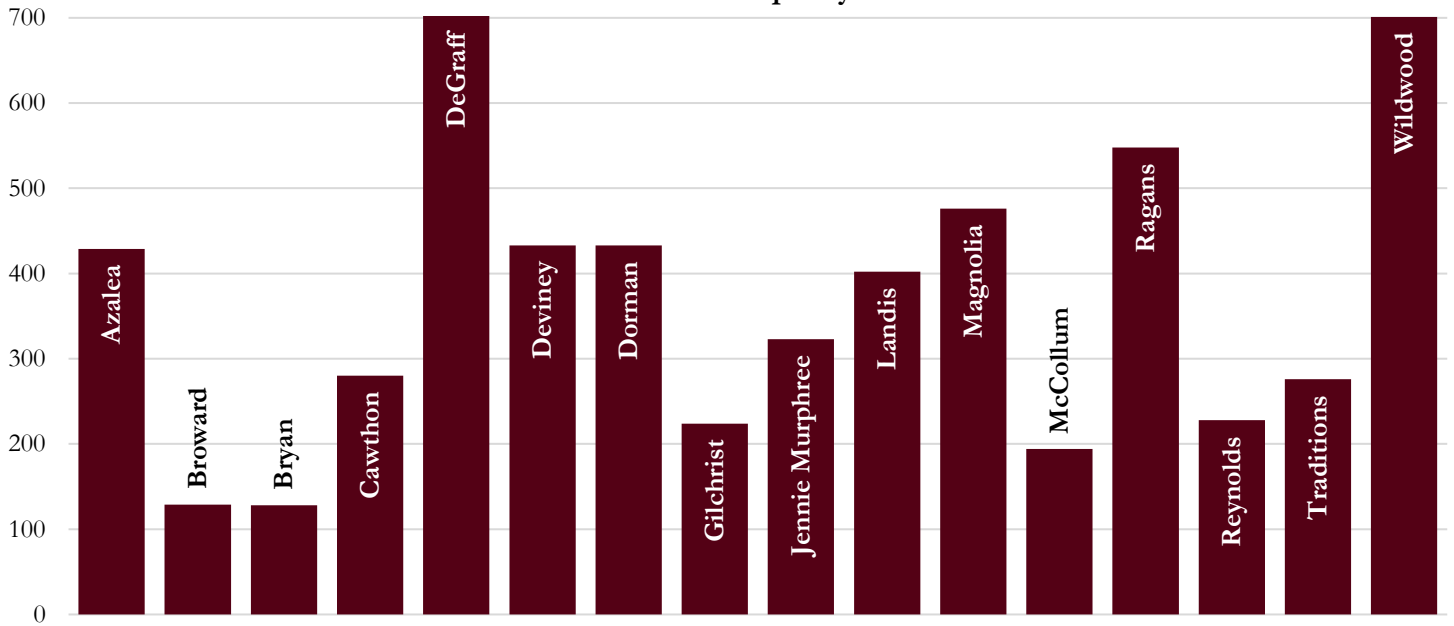

University Housing

Fall 2023 Occupancy

Residence Hall	Fall 2015	Fall 2016	Fall 2017	Fall 2018	Fall 2019	Fall 2020	Fall 2021	Fall 2022	Fall 2023	Fall 2023 Capacity
Azalea	-	-	433	431	432	373	431	432	429	433
Broward	135	133	127	129	129	68	129	126	129	129
Bryan	131	131	130	130	131	88	128	130	128	130
Cawthon	296	297	296	293	291	232	295	288	280	296
DeGraff	700	705	703	698	695	423	697	695	702	706
Deviney	431	431	433	431	428	363	432	431	433	433
Dorman	439	439	438	437	437	375	437	436	433	438
Gilchrist	229	227	228	227	228	167	227	227	224	228
Jennie Murphree	327	327	323	322	323	238	323	323	323	325
Landis	401	401	403	401	400	324	400	398	402	402
Magnolia	-	-	478	472	477	417	476	476	476	479
McCollum	196	196	196	192	195	129	181	194	194	196
Ragans	555	555	554	552	551	414	554	548	548	555
Reynolds	237	237	231	227	227	165	228	226	228	228
Rogers	176	176	175	175	172	†	174	169	171	176
Salley	566	566	560	519	558	†	554	562	563	570
Smith	548	*	*	*	*	*	*	*	*	*
Traditions	276	276	275	276	276	215	275	272	276	276
Wildwood	<u>705</u>	<u>704</u>	<u>701</u>	<u>700</u>	<u>698</u>	<u>531</u>	<u>704</u>	<u>704</u>	<u>701</u>	<u>705</u>
Total	6,348	5,801	6,684	6,612	6,648	4,522	6,645	6,637	6,640	6,705

* Smith Hall closed in 2016.

† Rogers and Salley Hall were offline in Fall 2020 and were used to isolate students as necessary due to the COVID-19 pandemic. Azalea and Magnolia Halls opened in 2017.

Deviney Hall and Dorman Hall were razed and rebuilt, and opened again to residents in 2015.