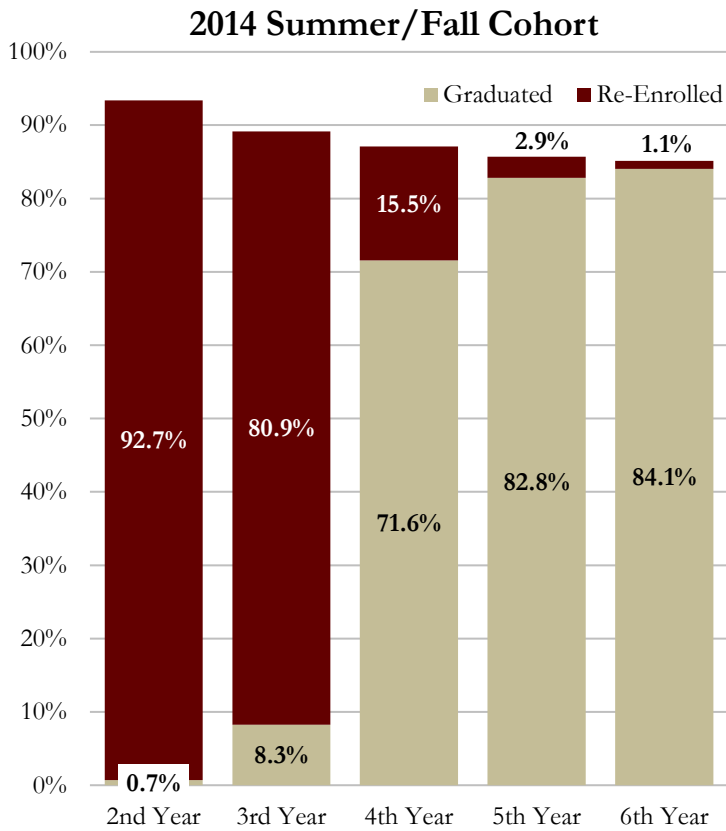

## Retention & Graduation Rates for Full-Time FTICs

Note: The fall cohort consists of full-time, FTIC students from the fall semester and the previous summer who continue into the fall.