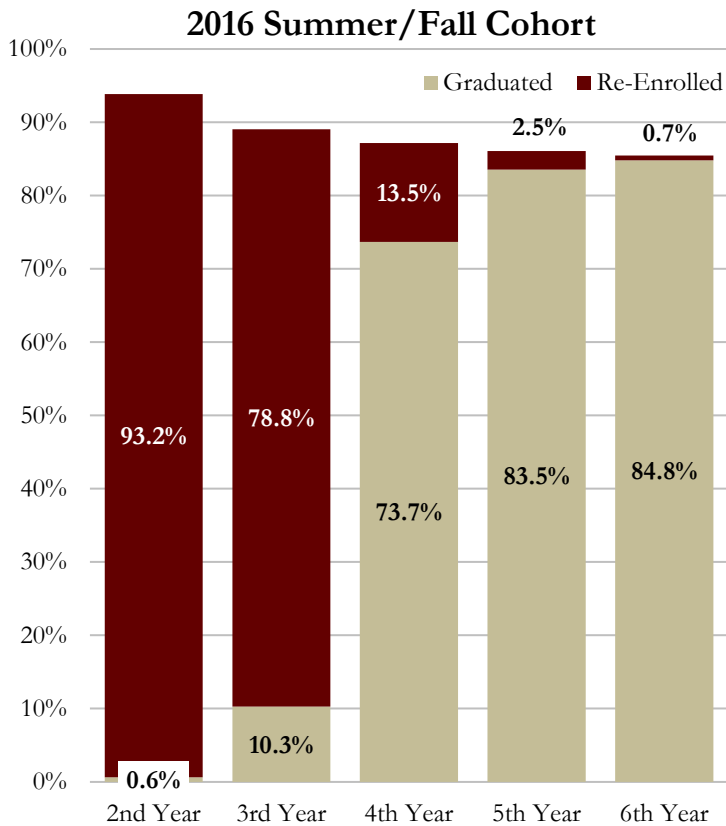

## Retention & Graduation Rates for Full-Time FTICs

Note: The fall cohort consists of full-time, FTIC students from the fall semester and the previous summer who continue into the fall.