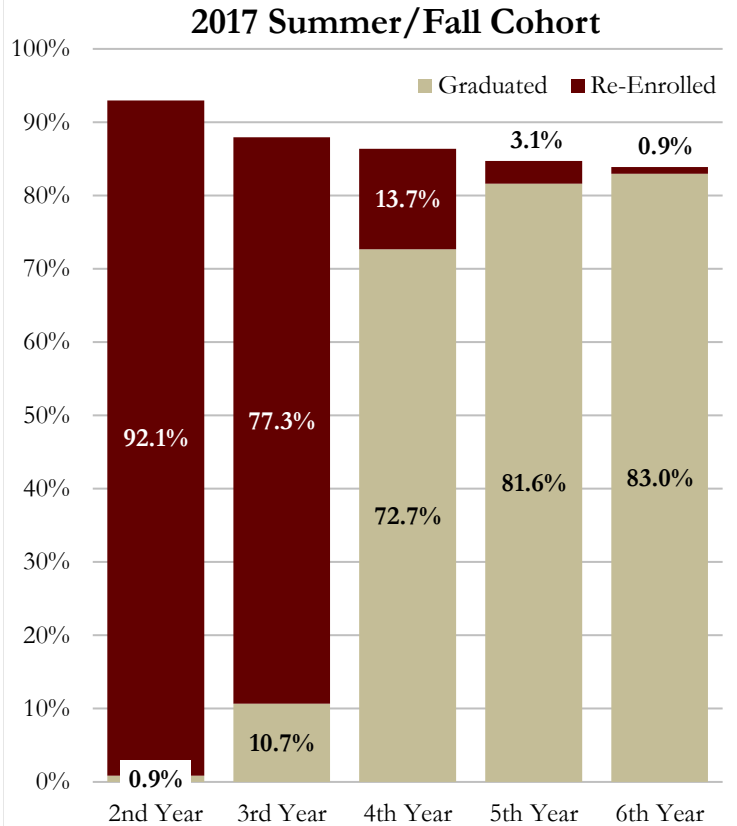

## Retention & Graduation Rates for Full-Time FTICs

Note: The fall cohort consists of full-time, FTIC students from the fall semester and the previous summer who continue into the fall.