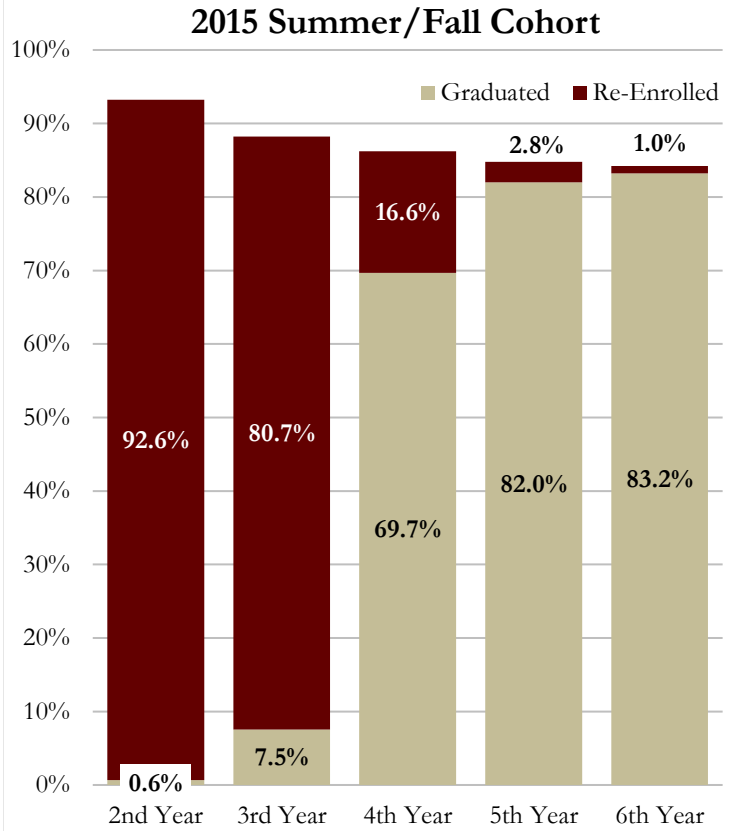

## Retention & Graduation Rates for Full-Time FTICs

Note: The fall cohort consists of full-time, FTIC students from the fall semester and the previous summer who continue into the fall.