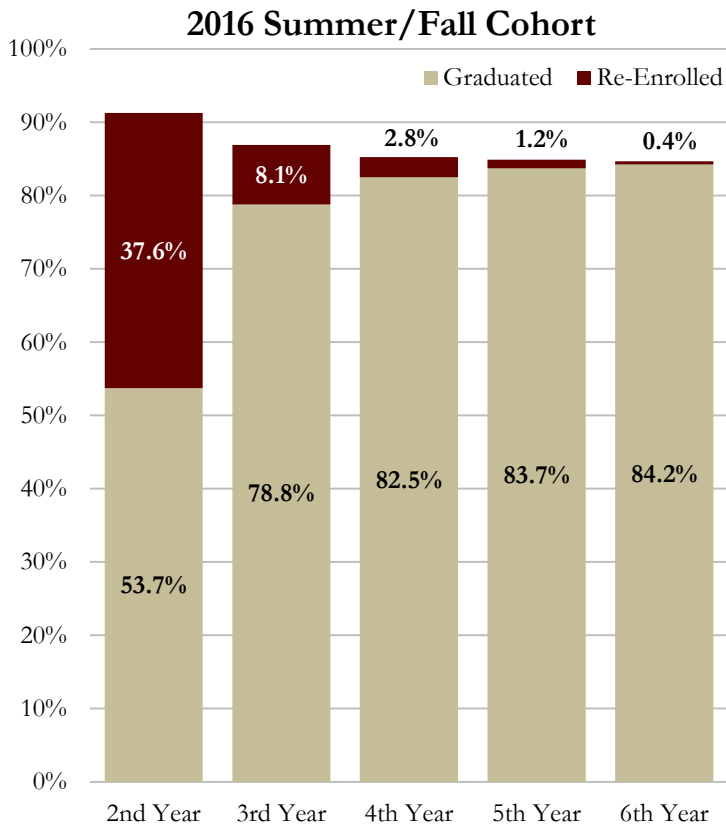

## Retention & Graduation Rates for Full-Time Transfers

Note: The fall cohort consists of AA transfers from the fall semester and the previous summer who continue into the fall.