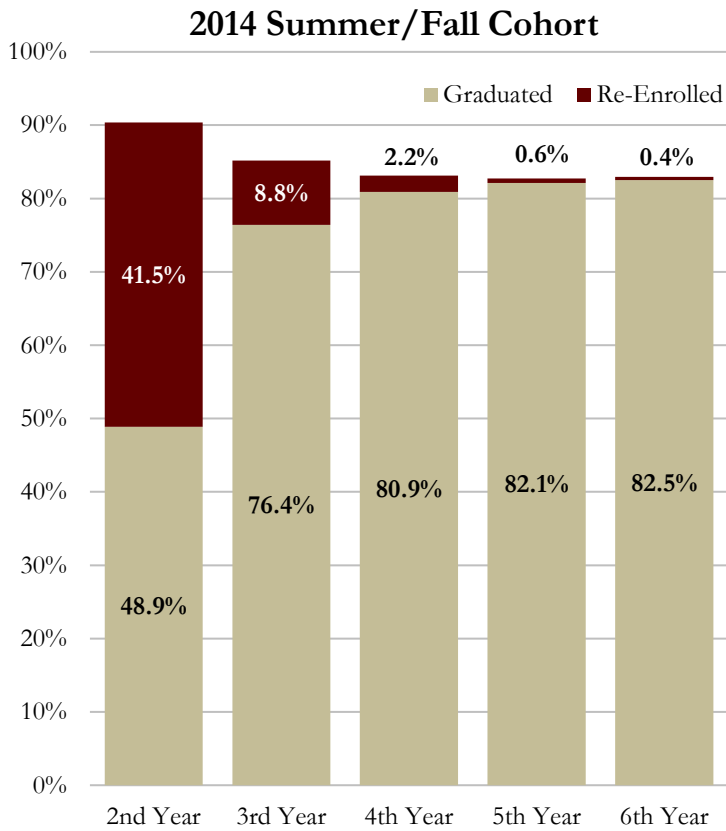

## Retention & Graduation Rates for Full-Time Transfers

Note: The fall cohort consists of AA transfers from the fall semester and the previous summer who continue into the fall.