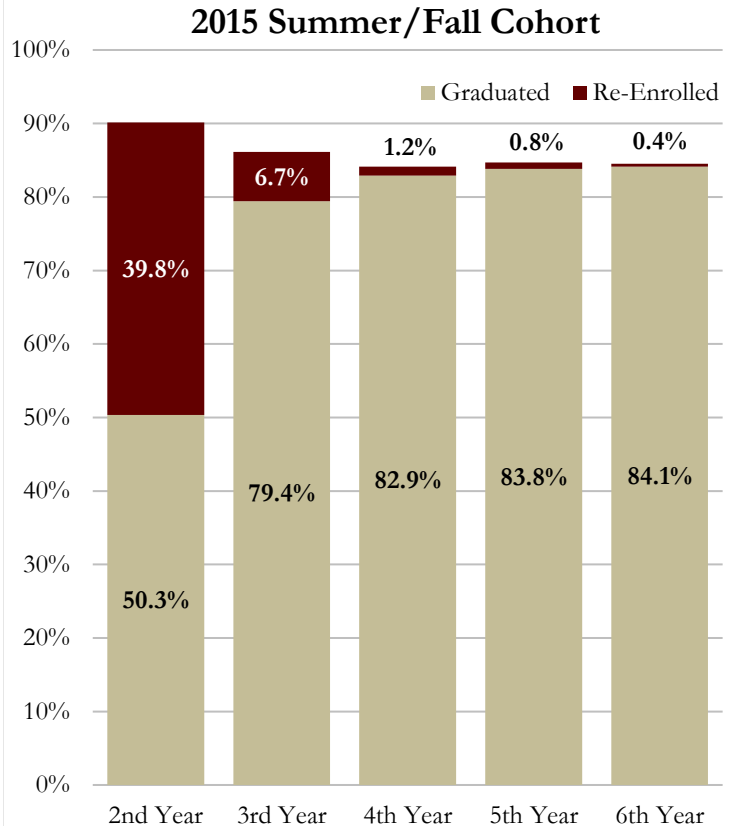

## Retention & Graduation Rates for Full-Time Transfers

Note: The fall cohort consists of AA transfers from the fall semester and the previous summer who continue into the fall.