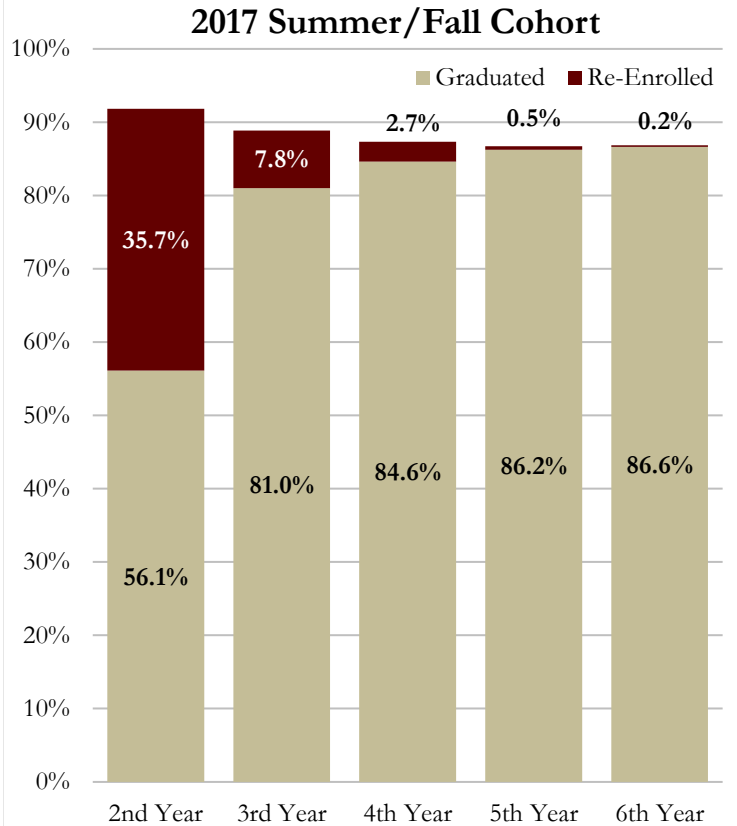

## Retention & Graduation Rates for Full-Time Transfers

Note: The fall cohort consists of AA transfers from the fall semester and the previous summer who continue into the fall.