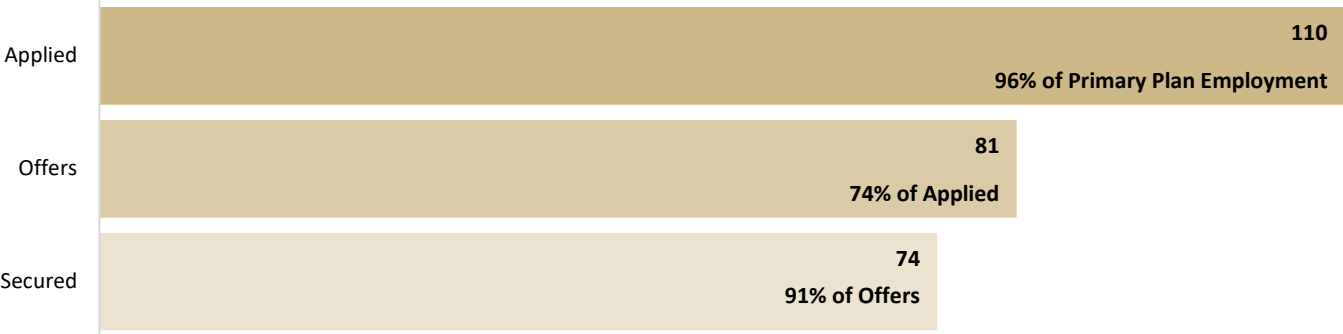

Table 4: Post-Graduation Outcomes of Undergraduate Students

A. Primary Post-Graduation Plan (n=137)

B. Employment Outcomes

C. Reported Salary Information

Number of Reported Salaries	Salary Mean	Salary Median
67	\$52,197	\$50,000

D. Education Outcomes

Table 4: Post-Graduation Outcomes of Undergraduate Students

E. Experiential Learning Opportunity

Experiential Learning Opportunity	Number of Students	Percent of Total
Participated in At Least One Experiential Learning Opportunity	87	63.5%
Internship	69	50.4%
Leadership	54	39.4%
Fieldwork	3	2.2%
Student Teaching	1	0.7%
Fellowship	1	0.7%
Practica	1	0.7%
Clinical	0	0.0%
Apprenticeship	1	0.7%
Cooperative Education	5	3.6%
Other Experiential Learning Opportunity	11	8.0%
Distinct Number of Respondents	137	