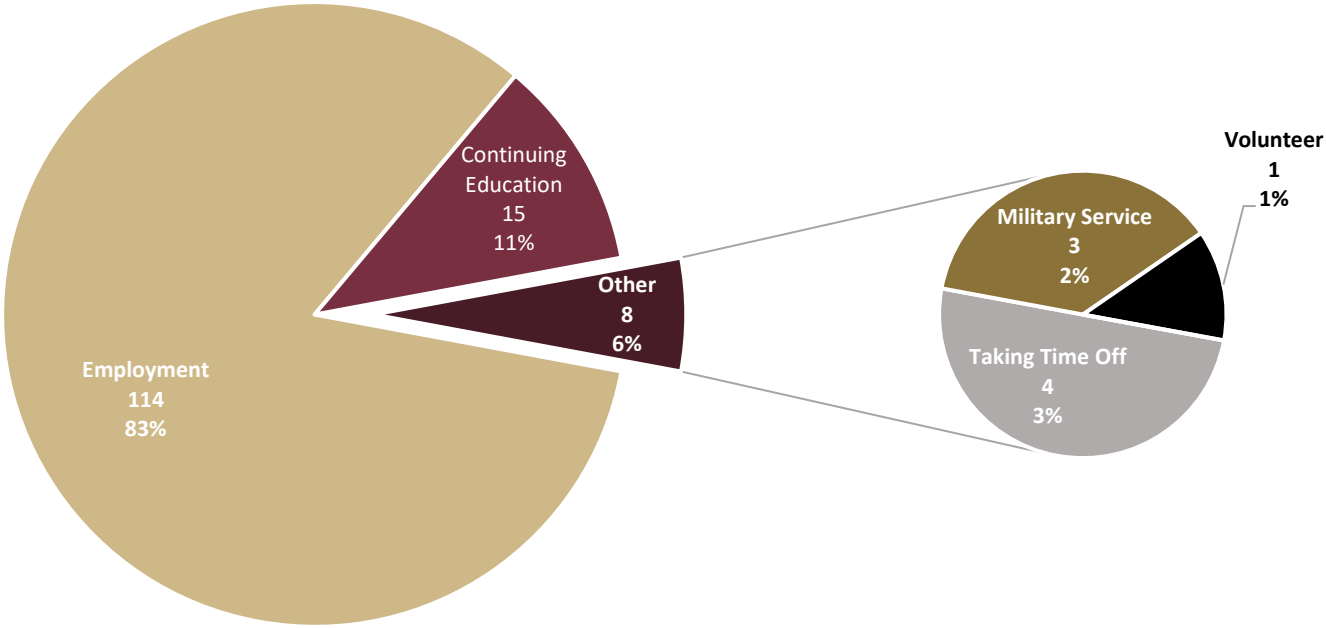

Table 4: Post-Graduation Outcomes of Undergraduate Students

A. Primary Post-Graduation Plan (n=137)

B. Employment Outcomes

C. Reported Salary Information

Number of Reported Salaries	Salary Mean	Salary Median
67	\$52,197	\$50,000

D. Education Outcomes

Table 4: Post-Graduation Outcomes of Undergraduate Students

E. Experiential Learning Opportunity

Experiential Learning Opportunity	Number of Students	Percent of Total
Participated in At Least One Experiential Learning Opportunity	87	63.5%
Internship	69	50.4%
Leadership	54	39.4%
Fieldwork	3	2.2%
Student Teaching	1	0.7%
Fellowship	1	0.7%
Practica	1	0.7%
Clinical	0	0.0%
Apprenticeship	1	0.7%
Cooperative Education	5	3.6%
Other Experiential Learning Opportunity	11	8.0%
Distinct Number of Respondents	137	