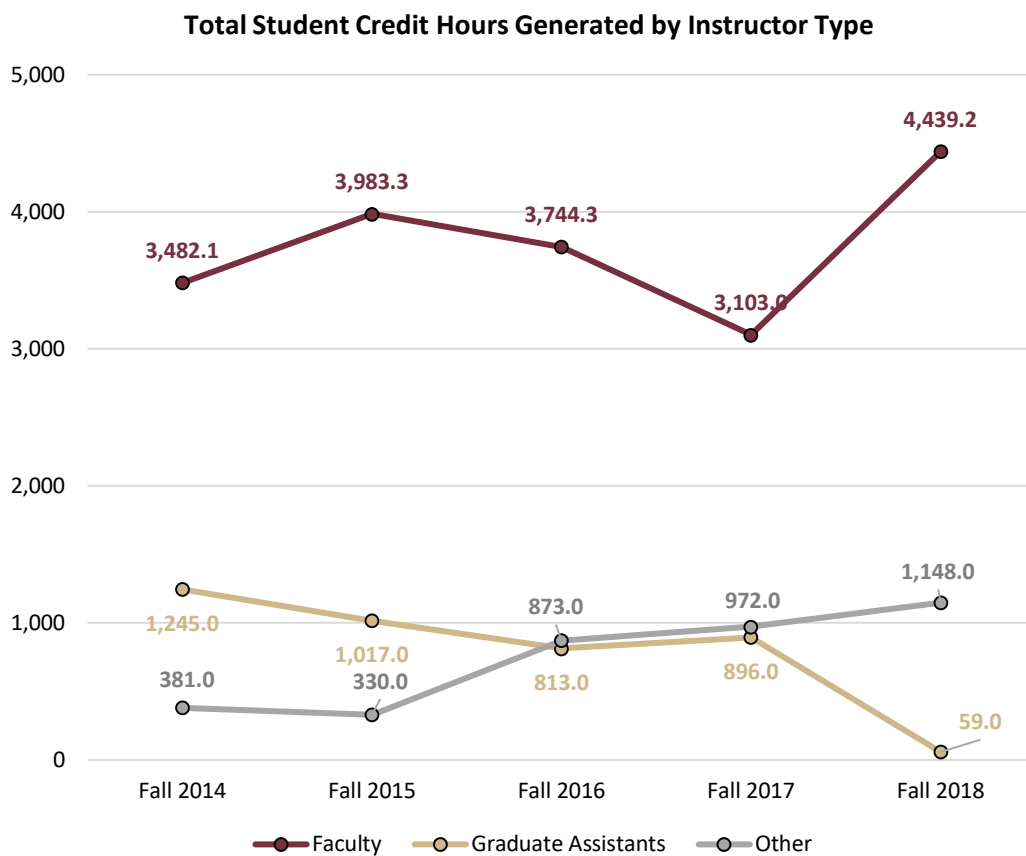

College of Communication and Information  
 School of Information  
 Table 7 : Credit Hours by Instructor Type

Instructor Type	Fall 2014	Fall 2015	Fall 2016	Fall 2017	Fall 2018
<b>Faculty</b>	3,482.1	3,983.3	3,744.3	3,103.0	4,439.2
Undergraduate SCH	1,584.0	2,306.0	1,948.0	1,522.0	2,841.0
Graduate SCH	1,898.1	1,677.3	1,796.3	1,581.0	1,598.2
<b>Graduate Assistants</b>	1,245.0	1,017.0	813.0	896.0	59.0
Undergraduate SCH	1,245.0	1,017.0	813.0	896.0	59.0
Graduate SCH	0.0	0.0	0.0	0.0	0.0
<b>Other</b>	381.0	330.0	873.0	972.0	1,148.0
Undergraduate SCH	270.0	132.0	774.0	711.0	591.0
Graduate SCH	111.0	198.0	99.0	261.0	557.0
<b>Total</b>	<b>5,108.1</b>	<b>5,330.3</b>	<b>5,430.3</b>	<b>4,971.0</b>	<b>5,646.2</b>
Undergraduate SCH	3,099.0	3,455.0	3,535.0	3,129.0	3,491.0
Graduate SCH	2,009.1	1,875.3	1,895.3	1,842.0	2,155.2