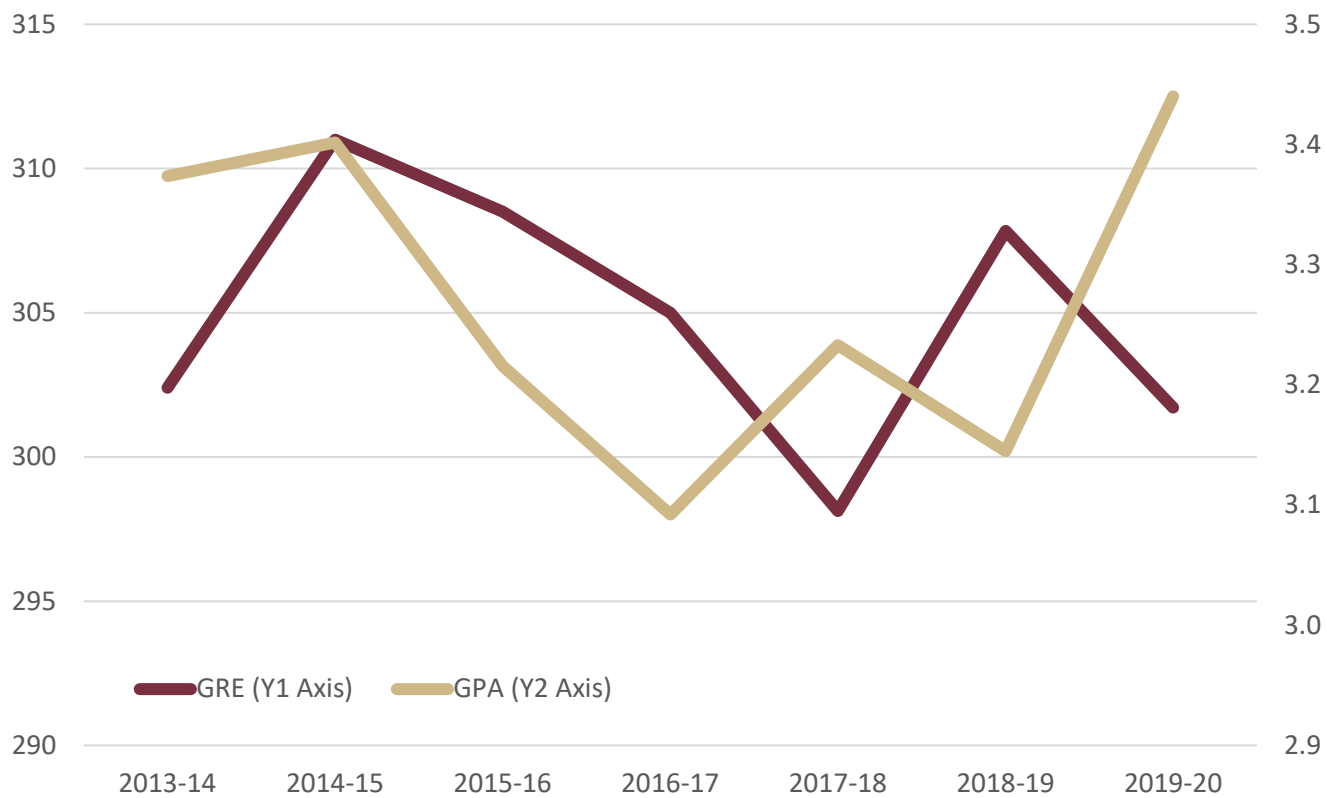

College of Motion Picture Arts
 CIP 50.0504 - Program in Playwriting & Screenwriting
 Table 10: Graduate Admissions - Average GRE and College GPA

Enrolled New Graduate Students

CIP Code	Year	Number of GRE Scores	Quantitative Average	Verbal Average	Total Average	Number of GPAs	Average GPA
50.0504	2013-14	5	146	157	302	39	3.4
	2014-15	4	151	160	311	20	3.4
	2015-16	6	149	160	309	21	3.2
	2016-17	8	148	157	305	38	3.1
	2017-18	8	146	152	298	32	3.2
	2018-19	6	150	158	308	31	3.1
	2019-20	7	146	155	302	24	3.44

Source: Admissions Files

College of Motion Picture Arts
 CIP 50.0602 - Program in Playwriting & Screenwriting
 Table 10: Graduate Admissions - Average GRE and College GPA

Enrolled New Graduate Students

CIP Code	Year	Number of GRE Scores	Quantitative Average	Verbal Average	Total Average	Number of GPAs
50.0602	2013-14	4	152	156	308	39
	2014-15	2	154	151	305	20
	2015-16	1	139	146	285	21
	2016-17	1	150	158	308	38
	2017-18	1	149	163	312	32
	2018-19	0	0	0	0	31
	2019-20	1	138	152	290	24