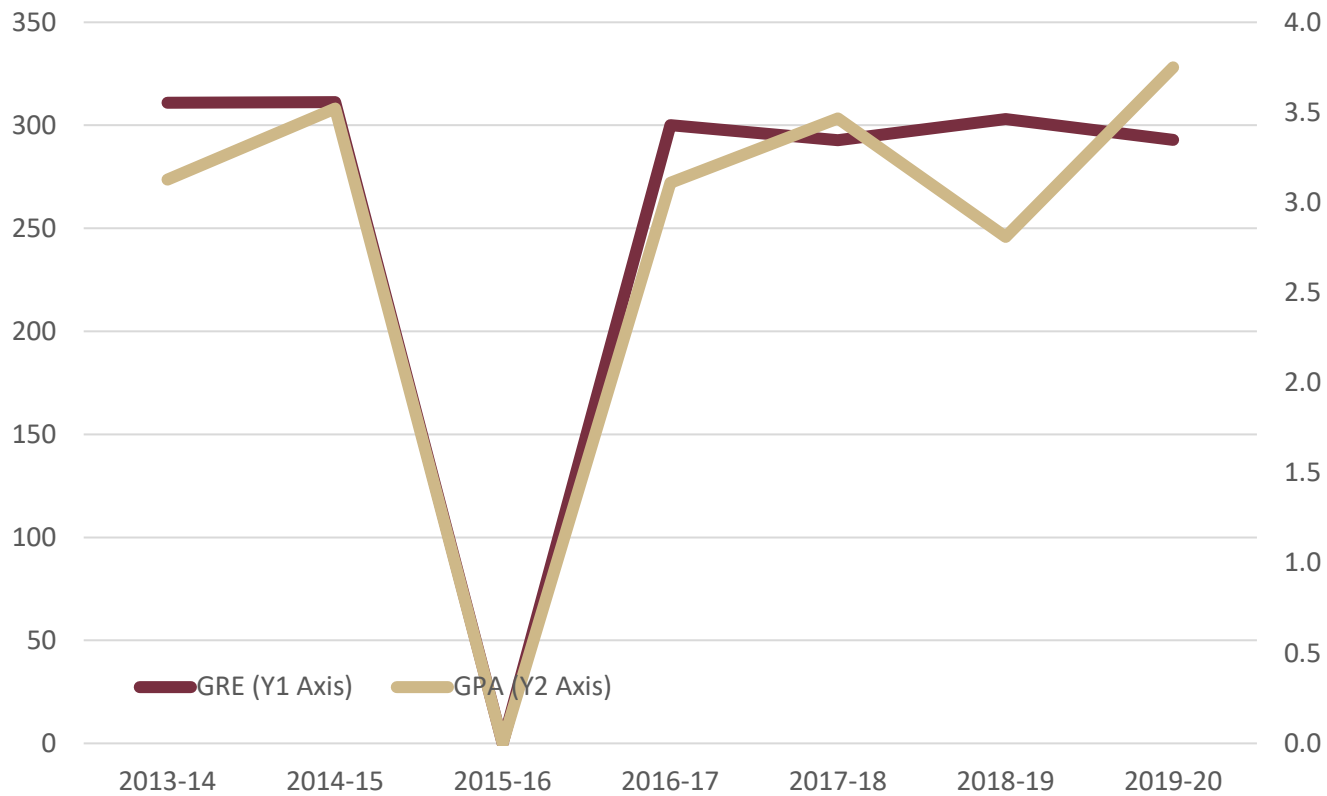

College of Social Sciences and Public Policy  
 Program in Russian & East European Studies  
**Table 10: Graduate Admissions - Average GRE and College GPA**

**Enrolled New Graduate Students**

CIP Code	Year	Number of GRE Scores	Quantitative Average	Verbal Average	Total Average	Number of GPAs	Average GPA
05.0105	2013-14	3	152	159	311	3	3.1
	2014-15	4	153	158	311	4	3.5
	2015-16	0	0	0	0	0	0.0
	2016-17	2	146	154	300	2	3.1
	2017-18	4	144	149	293	6	3.5
	2018-19	1	150	153	303	1	2.8
	2019-20	1	140	153	293	1	3.75