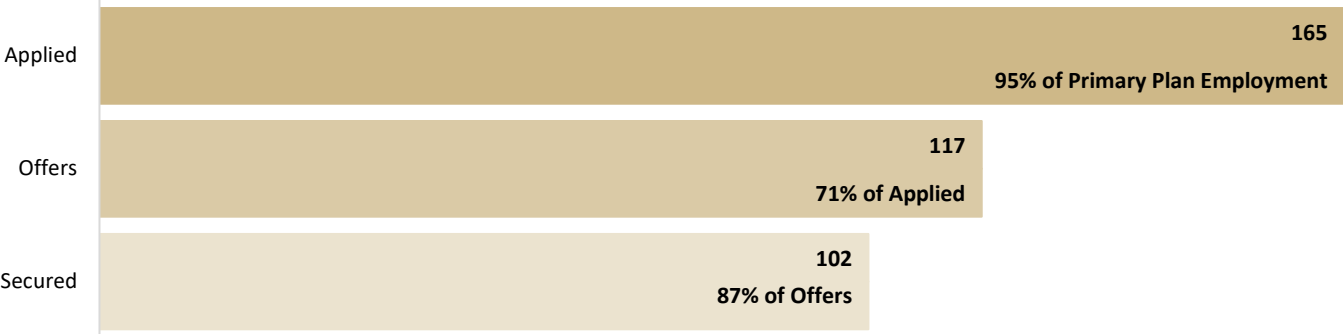

A. Primary Post-Graduation Plan (n=334)

B. Employment Outcomes

C. Reported Salary Information

Number of Reported Salaries	Salary Mean	Salary Median
87	\$38,172	\$33,500

D. Education Outcomes

Table 4: Post-Graduation Outcomes of Undergraduate Students

E. Experiential Learning Opportunity

Experiential Learning Opportunity	Number of Students	Percent of Total
Participated in At Least One Experiential Learning Opportunity	223	66.8%
Internship	171	51.2%
Leadership	111	33.2%
Fieldwork	22	6.6%
Student Teaching	34	10.2%
Fellowship	24	7.2%
Practica	4	1.2%
Clinical	0	0.0%
Apprenticeship	6	1.8%
Cooperative Education	3	0.9%
Other Experiential Learning Opportunity	28	8.4%
Distinct Number of Respondents	334	