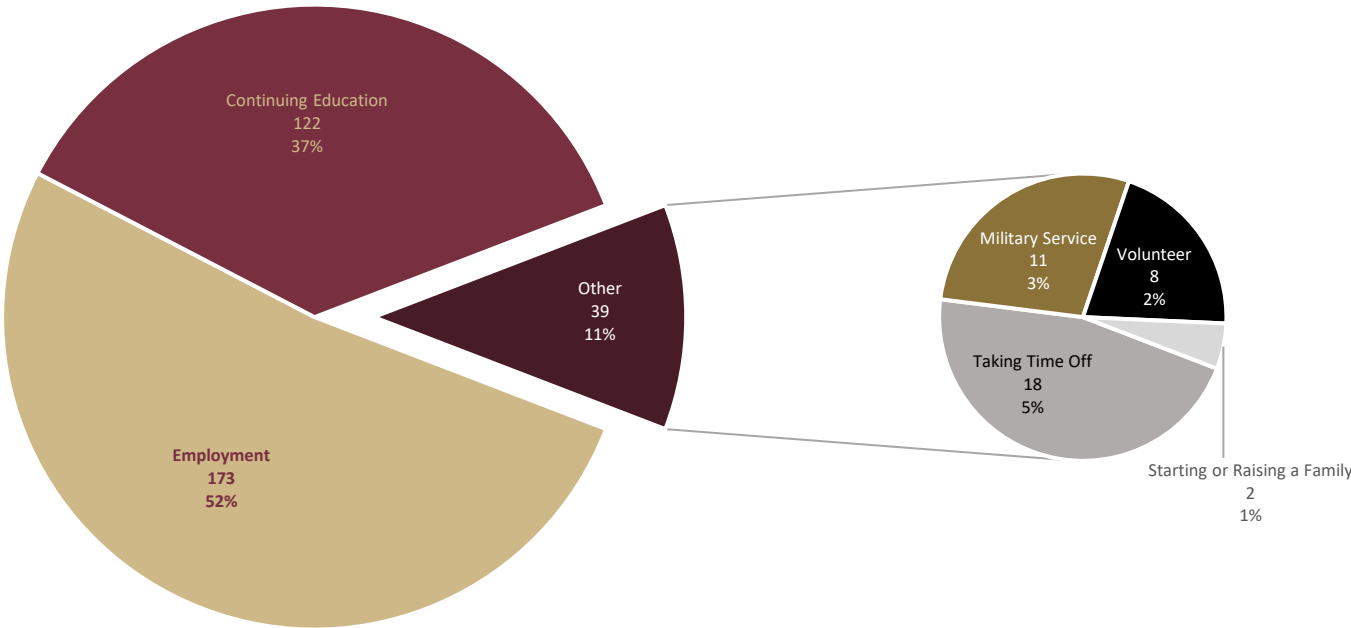

A. Primary Post-Graduation Plan (n=334)

B. Employment Outcomes

C. Reported Salary Information

Number of Reported Salaries	Salary Mean	Salary Median
87	\$38,172	\$33,500

D. Education Outcomes

Table 4: Post-Graduation Outcomes of Undergraduate Students

E. Experiential Learning Opportunity

Experiential Learning Opportunity	Number of Students	Percent of Total
Participated in At Least One Experiential Learning Opportunity	223	66.8%
Internship	171	51.2%
Leadership	111	33.2%
Fieldwork	22	6.6%
Student Teaching	34	10.2%
Fellowship	24	7.2%
Practica	4	1.2%
Clinical	0	0.0%
Apprenticeship	6	1.8%
Cooperative Education	3	0.9%
Other Experiential Learning Opportunity	28	8.4%
Distinct Number of Respondents	334	