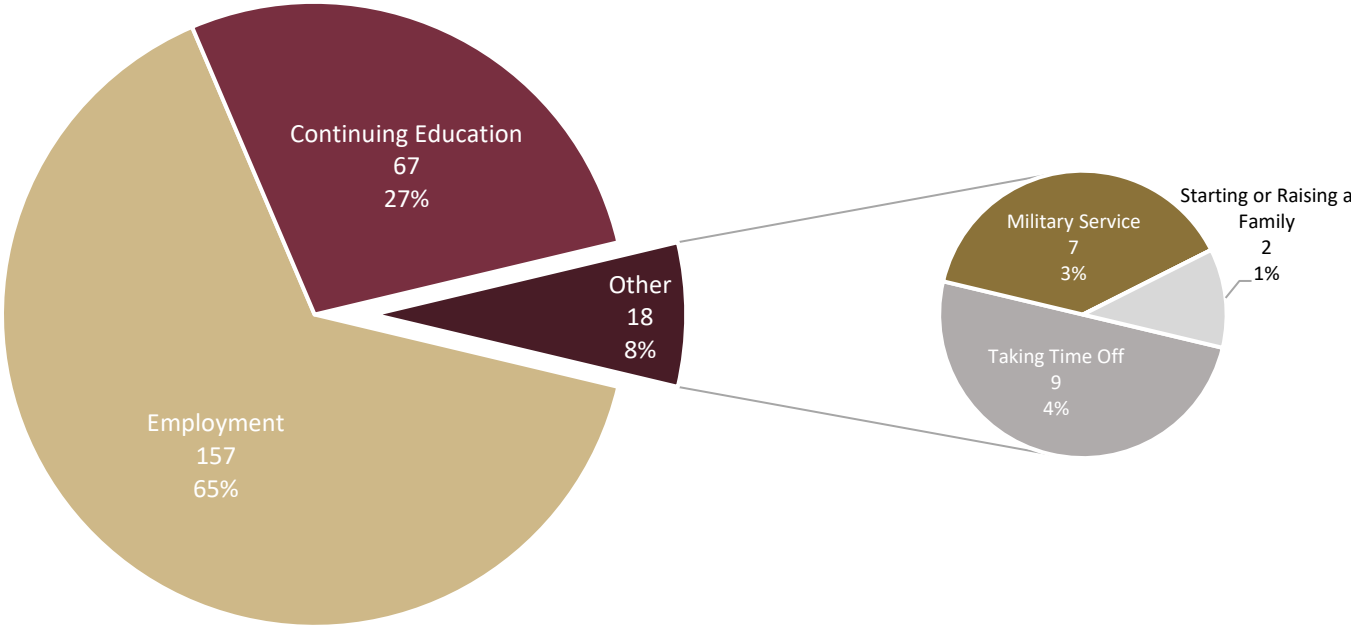

A. Primary Post-Graduation Plan (n=242)

B. Employment Outcomes

C. Reported Salary Information

Number of Reported Salaries	Salary Mean	Salary Median
70	\$47,824	\$45,000

D. Education Outcomes

Table 4: Post-Graduation Outcomes of Undergraduate Students

E. Experiential Learning Opportunity

Experiential Learning Opportunity	Number of Students	Percent of Total
Participated in At Least One Experiential Learning Opportunity	143	59.1%
Internship	107	44.2%
Leadership	46	19.0%
Fieldwork	13	5.4%
Student Teaching	13	5.4%
Fellowship	8	3.3%
Practica	0	0.0%
Clinical	2	0.8%
Apprenticeship	3	1.2%
Cooperative Education	2	0.8%
Other Experiential Learning Opportunity	23	9.5%
Distinct Number of Respondents	242	