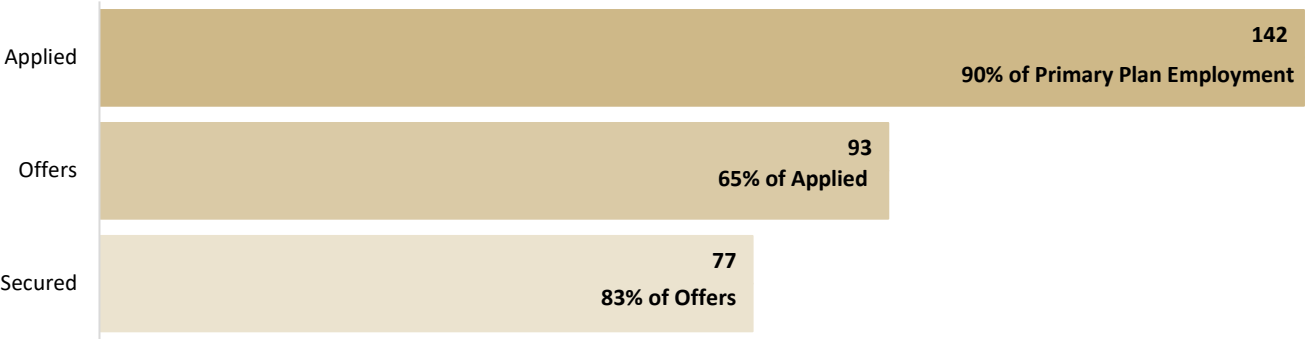

A. Primary Post-Graduation Plan (n=242)

B. Employment Outcomes

C. Reported Salary Information

Number of Reported Salaries	Salary Mean	Salary Median
70	\$47,824	\$45,000

D. Education Outcomes

Table 4: Post-Graduation Outcomes of Undergraduate Students

E. Experiential Learning Opportunity

Experiential Learning Opportunity	Number of Students	Percent of Total
Participated in At Least One Experiential Learning Opportunity	143	59.1%
Internship	107	44.2%
Leadership	46	19.0%
Fieldwork	13	5.4%
Student Teaching	13	5.4%
Fellowship	8	3.3%
Practica	0	0.0%
Clinical	2	0.8%
Apprenticeship	3	1.2%
Cooperative Education	2	0.8%
Other Experiential Learning Opportunity	23	9.5%
Distinct Number of Respondents	242	