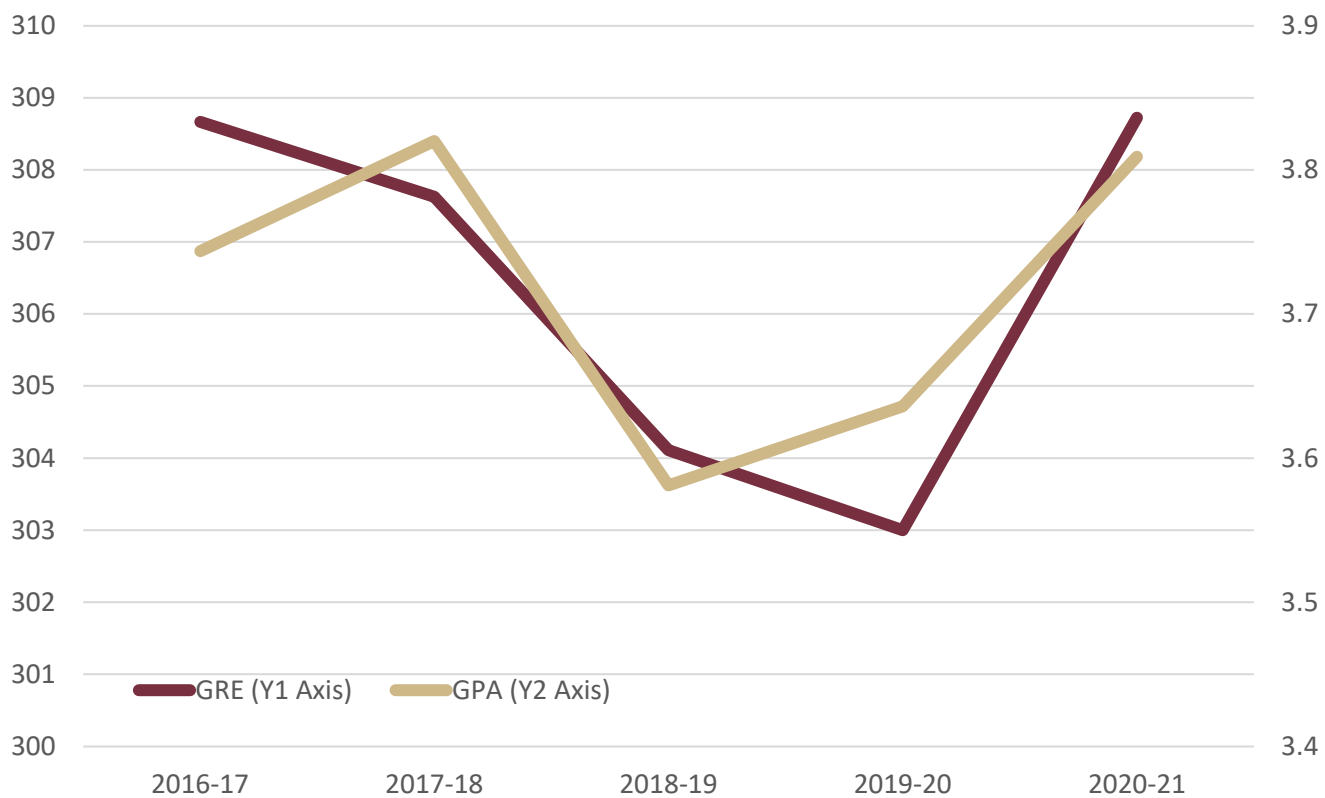

Table 10: Graduate Admissions - Average GRE and College GPA

Enrolled New Graduate Students (Masters and Doctoral)

CIP Code	Year	Number of GRE Scores	Quantitative Average	Verbal Average	Total Average	Number of GPAs	Average GPA
451101	2016-17	9	151	158	309	11	3.7
	2017-18	8	152	156	308	9	3.8
	2018-19	9	149	155	304	9	3.6
	2019-20	10	148	155	303	10	3.6
	2020-21	11	152	157	309	11	3.8