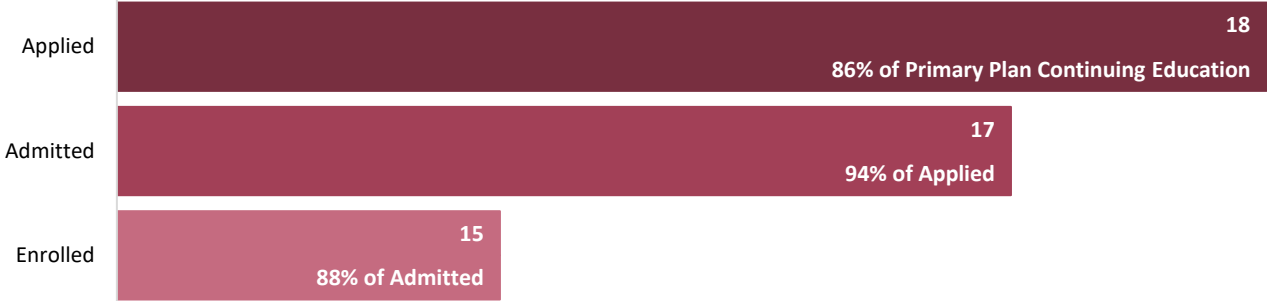

A. Primary Post-Graduation Plan (n=124)

B. Employment Outcomes

C. Reported Salary Information

Number of Reported Salaries	Salary Mean	Salary Median
73	\$56,540	\$59,000

D. Education Outcomes

Table 4: Post-Graduation Outcomes of Undergraduate Students

E. Experiential Learning Opportunity

Experiential Learning Opportunity	Number of Students	Percent of Total
Participated in At Least One Experiential Learning Opportunity	81	65.3%
Internship	75	60.5%
Leadership	29	23.4%
Fieldwork	5	4.0%
Student Teaching	4	3.2%
Fellowship	7	5.6%
Practica	0	0.0%
Clinical	0	0.0%
Apprenticeship	0	0.0%
Cooperative Education	1	0.8%
Other Experiential Learning Opportunity	7	5.6%
Distinct Number of Respondents	124	