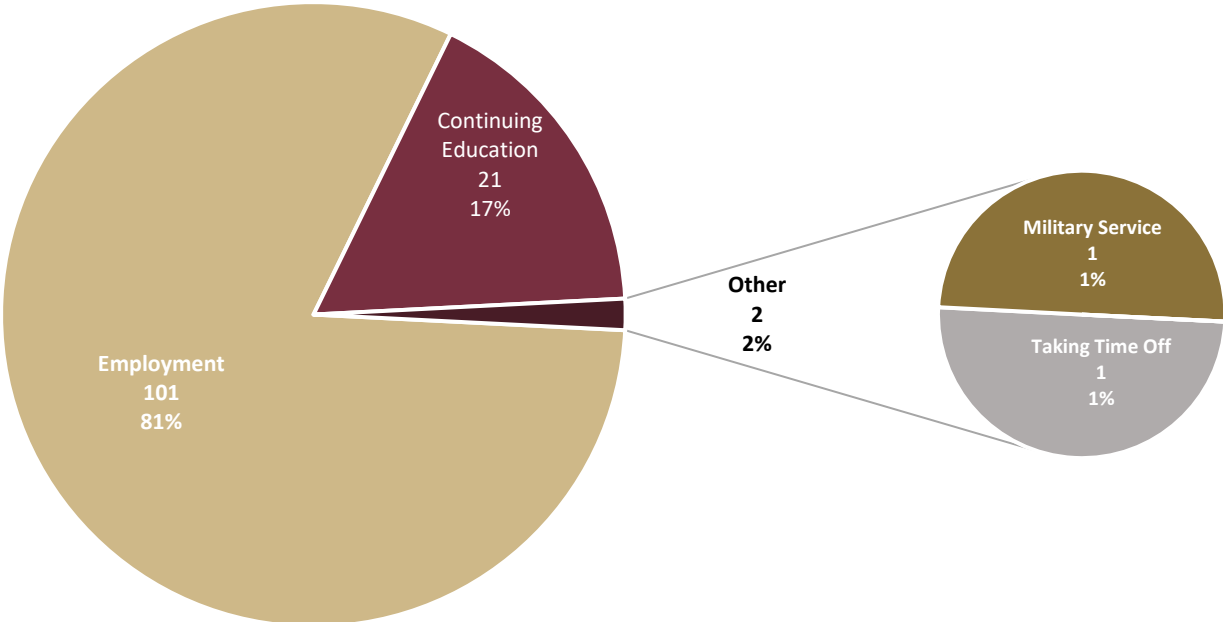

A. Primary Post-Graduation Plan (n=124)

B. Employment Outcomes

C. Reported Salary Information

Number of Reported Salaries	Salary Mean	Salary Median
73	\$56,540	\$59,000

D. Education Outcomes

Table 4: Post-Graduation Outcomes of Undergraduate Students

E. Experiential Learning Opportunity

Experiential Learning Opportunity	Number of Students	Percent of Total
Participated in At Least One Experiential Learning Opportunity	81	65.3%
Internship	75	60.5%
Leadership	29	23.4%
Fieldwork	5	4.0%
Student Teaching	4	3.2%
Fellowship	7	5.6%
Practica	0	0.0%
Clinical	0	0.0%
Apprenticeship	0	0.0%
Cooperative Education	1	0.8%
Other Experiential Learning Opportunity	7	5.6%
Distinct Number of Respondents	124	