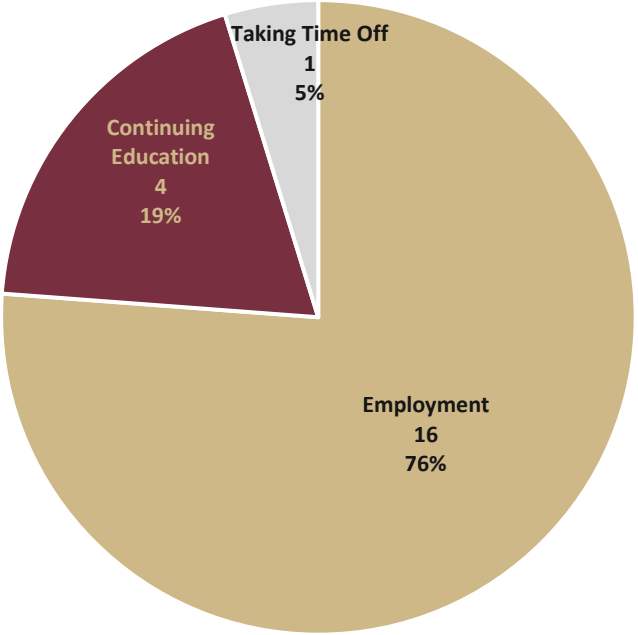

A. Primary Post-Graduation Plan (n=21)

B. Employment Outcomes

C. Reported Salary Information

Number of Reported Salaries	Salary Mean	Salary Median
7	\$38,214	\$31,000

D. Education Outcomes

Table 4: Post-Graduation Outcomes of Undergraduate Students

E. Experiential Learning Opportunity

Experiential Learning Opportunity	Number of Students	Percent of Total
Participated in At Least One Experiential Learning Opportunity	8	38.1%
Internship	6	28.6%
Leadership	4	19.0%
Fieldwork	1	4.8%
Student Teaching	1	4.8%
Fellowship	2	9.5%
Practica	1	4.8%
Clinical	0	0.0%
Apprenticeship	1	4.8%
Cooperative Education	1	4.8%
Other Experiential Learning Opportunity	1	4.8%
Distinct Number of Respondents	21	