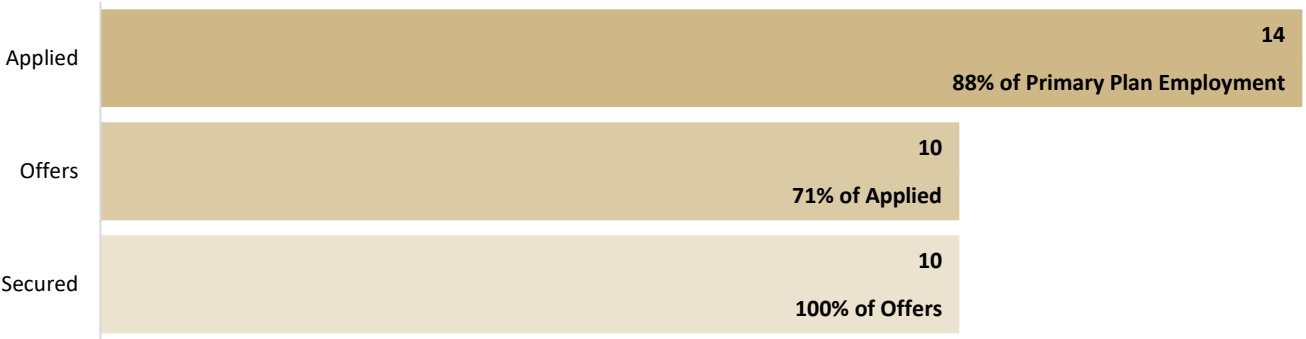

A. Primary Post-Graduation Plan (n=21)

B. Employment Outcomes

C. Reported Salary Information

Number of Reported Salaries	Salary Mean	Salary Median
7	\$38,214	\$31,000

D. Education Outcomes

Table 4: Post-Graduation Outcomes of Undergraduate Students

E. Experiential Learning Opportunity

Experiential Learning Opportunity	Number of Students	Percent of Total
Participated in At Least One Experiential Learning Opportunity	8	38.1%
Internship	6	28.6%
Leadership	4	19.0%
Fieldwork	1	4.8%
Student Teaching	1	4.8%
Fellowship	2	9.5%
Practica	1	4.8%
Clinical	0	0.0%
Apprenticeship	1	4.8%
Cooperative Education	1	4.8%
Other Experiential Learning Opportunity	1	4.8%
Distinct Number of Respondents	21	