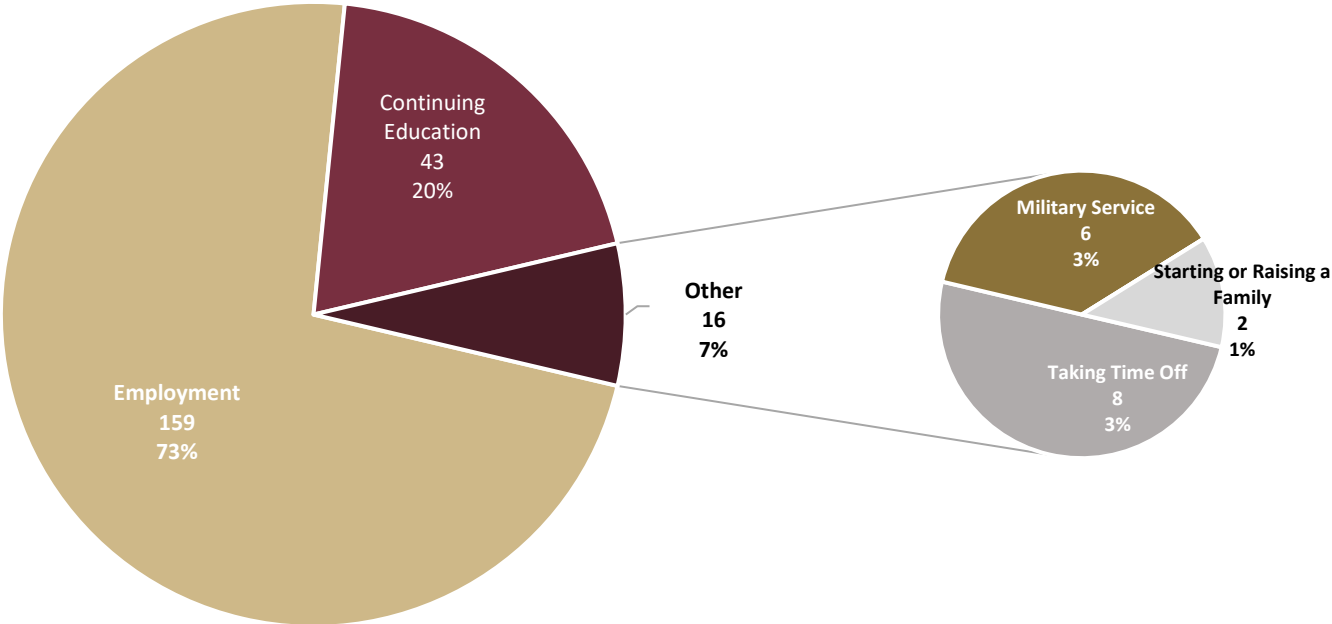

A. Primary Post-Graduation Plan (n=218)

B. Employment Outcomes

C. Reported Salary Information

Number of Reported Salaries	Salary Mean	Salary Median
101	\$46,255	\$44,000

D. Education Outcomes

Table 4: Post-Graduation Outcomes of Undergraduate Students

E. Experiential Learning Opportunity

Experiential Learning Opportunity	Number of Students	Percent of Total
Participated in At Least One Experiential Learning Opportunity	144	66.1%
Internship	123	56.4%
Leadership	57	26.1%
Fieldwork	9	4.1%
Student Teaching	4	1.8%
Fellowship	8	3.7%
Practica	1	0.5%
Clinical	2	0.9%
Apprenticeship	0	0.0%
Cooperative Education	4	1.8%
Other Experiential Learning Opportunity	16	7.3%
Distinct Number of Respondents	218	