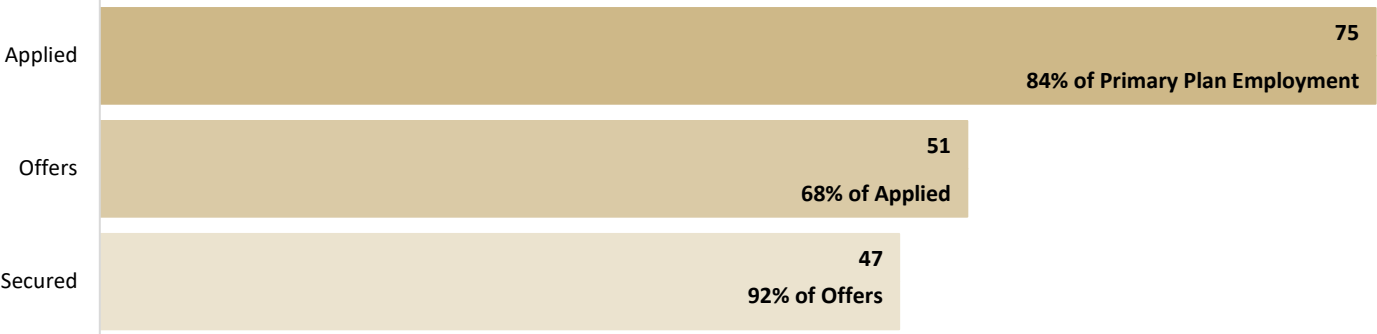

A. Primary Post-Graduation Plan (n=144)

B. Employment Outcomes

C. Reported Salary Information

Number of Reported Salaries	Salary Mean	Salary Median
41	\$35,427	\$32,000

D. Education Outcomes

Table 4: Post-Graduation Outcomes of Undergraduate Students

**E. Experiential Learning Opportunity**

Experiential Learning Opportunity	Number of Students	Percent of Total
<b>Participated in At Least One Experiential Learning Opportunity</b>	76	52.8%
Internship	39	27.1%
Leadership	35	24.3%
Fieldwork	9	6.3%
Student Teaching	3	2.1%
Fellowship	3	2.1%
Practica	4	2.8%
Clinical	4	2.8%
Apprenticeship	0	0.0%
Cooperative Education	1	0.7%
Other Experiential Learning Opportunity	15	10.4%
<b>Distinct Number of Respondents</b>	<b>144</b>	