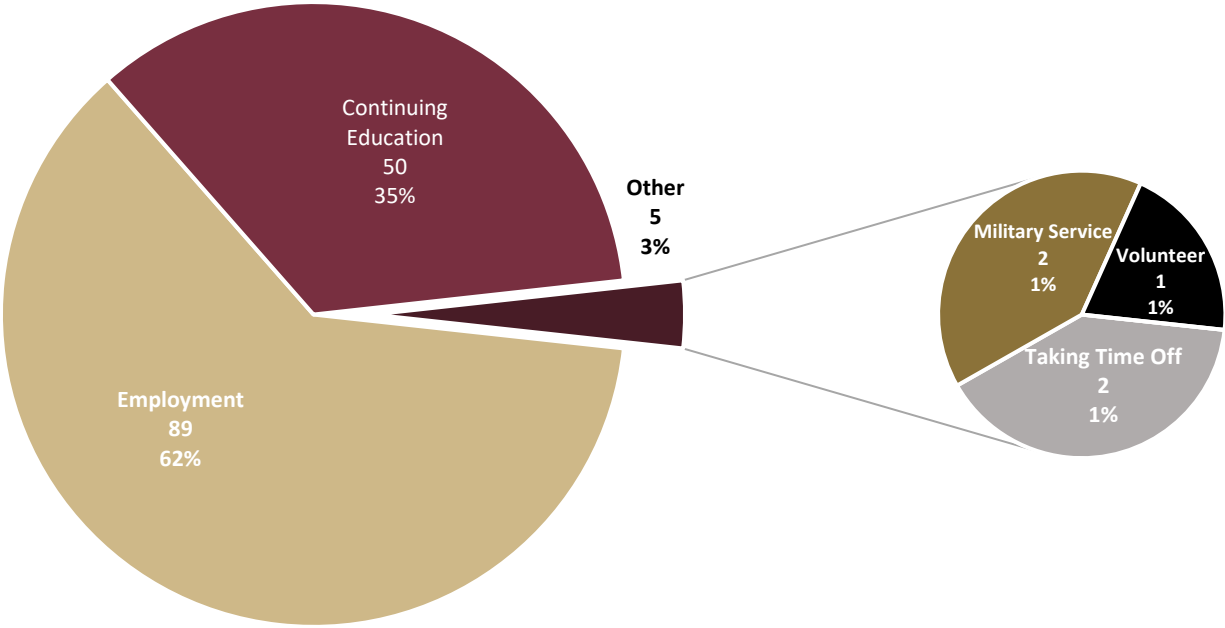

A. Primary Post-Graduation Plan (n=144)

B. Employment Outcomes

C. Reported Salary Information

Number of Reported Salaries	Salary Mean	Salary Median
41	\$35,427	\$32,000

D. Education Outcomes

Table 4: Post-Graduation Outcomes of Undergraduate Students

**E. Experiential Learning Opportunity**

Experiential Learning Opportunity	Number of Students	Percent of Total
<b>Participated in At Least One Experiential Learning Opportunity</b>	76	52.8%
Internship	39	27.1%
Leadership	35	24.3%
Fieldwork	9	6.3%
Student Teaching	3	2.1%
Fellowship	3	2.1%
Practica	4	2.8%
Clinical	4	2.8%
Apprenticeship	0	0.0%
Cooperative Education	1	0.7%
Other Experiential Learning Opportunity	15	10.4%
<b>Distinct Number of Respondents</b>	<b>144</b>	